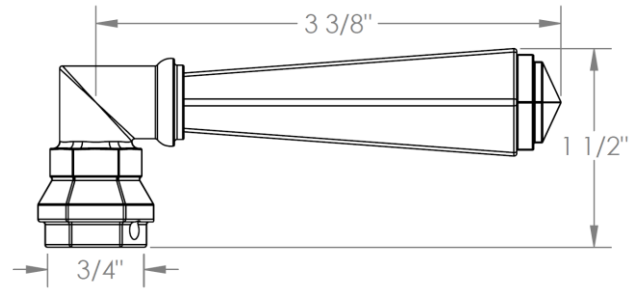

**312-T10-X**

Wall Mounted Thermostatic Shower Trim

For use with SS-TH1000 or SS-TH3000 thermostatic roughs

**WATERMARK** DESIGNS 3/8/2018

**Gramercy Handle Options**

**X – OXFORD & V – WALES**

**Y – LYONS**