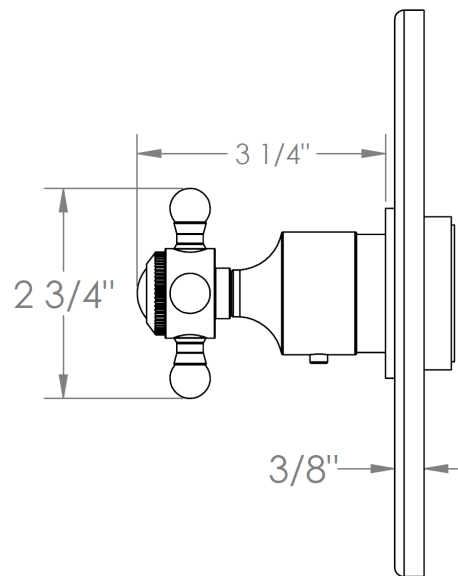

**312-T10-X**

Wall Mounted Thermostatic Shower Trim

For use with SS-TH1000 or SS-TH3000 thermostatic roughs

**WATERMARK** DESIGNS 3/8/2018

**Gramercy Handle Options**

**X – OXFORD & V – WALES**

**Y – LYONS**

**Y2 – WILLIAMS**