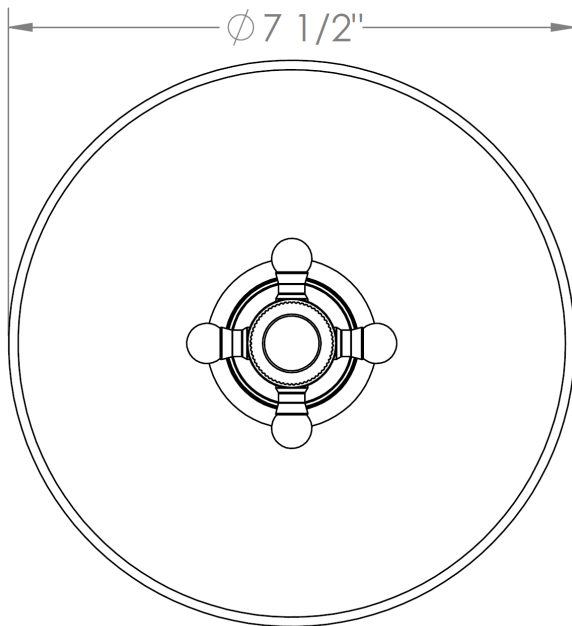

**312-T10-X**

Wall Mounted Thermostatic Shower Trim

For use with SS-TH1000 or SS-TH3000 thermostatic roughs

**WATERMARK** DESIGNS 3/8/2018

**Gramercy Handle Options**

**X – OXFORD & V – WALES**

**Y – LYONS**

**Y2 – WILLIAMS**