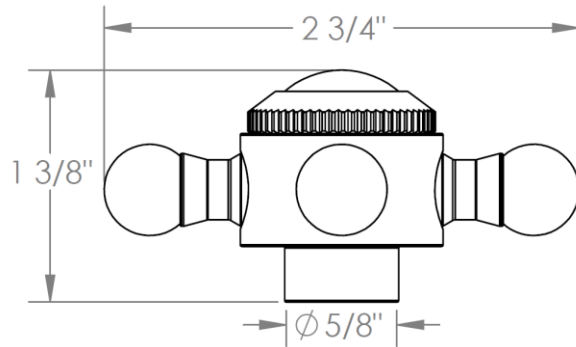

**312-T10-X**

Wall Mounted Thermostatic Shower Trim

For use with SS-TH1000 or SS-TH3000 thermostatic roughs

**WATERMARK** DESIGNS 3/8/2018

**Gramercy Handle Options**

**X – OXFORD & V – WALES**

**Y – LYONS**