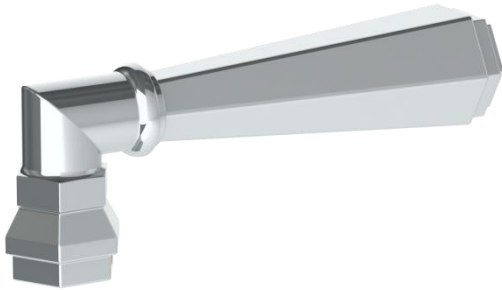

**312-T10-X**

Wall Mounted Thermostatic Shower Trim

For use with SS-TH1000 or SS-TH3000 thermostatic roughs

**WATERMARK** DESIGNS 3/8/2018

**Gramercy Handle Options**

**X – OXFORD & V – WALES**

**Y – LYONS**