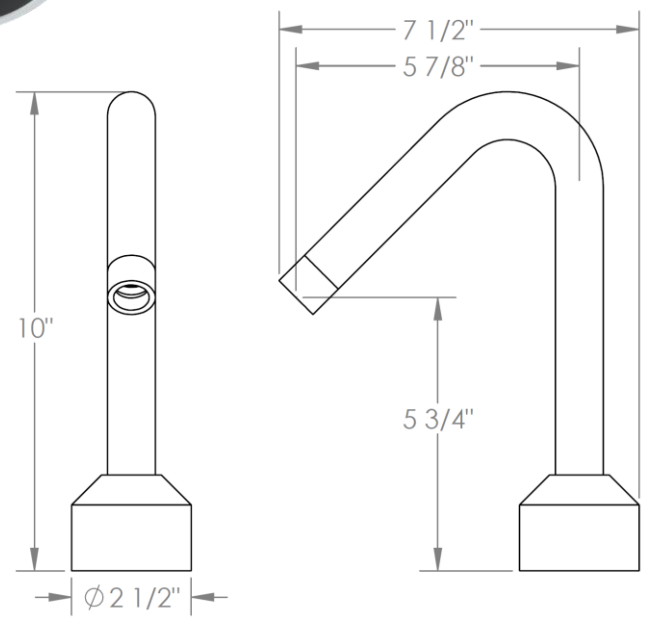

25-DS

Deck Mounted Angled Bath Spout

Meets the applicable requirements of ASME A112.18.1-2005/CSA B125.1-05, entitled "Plumbing Supply Fittings"

WATERMARK DESIGNS 1/18/2019

350 Dewitt Ave Brooklyn NY 11207 USA T 718 257 2800 F 718 257 2144 info@watermark-designs.com