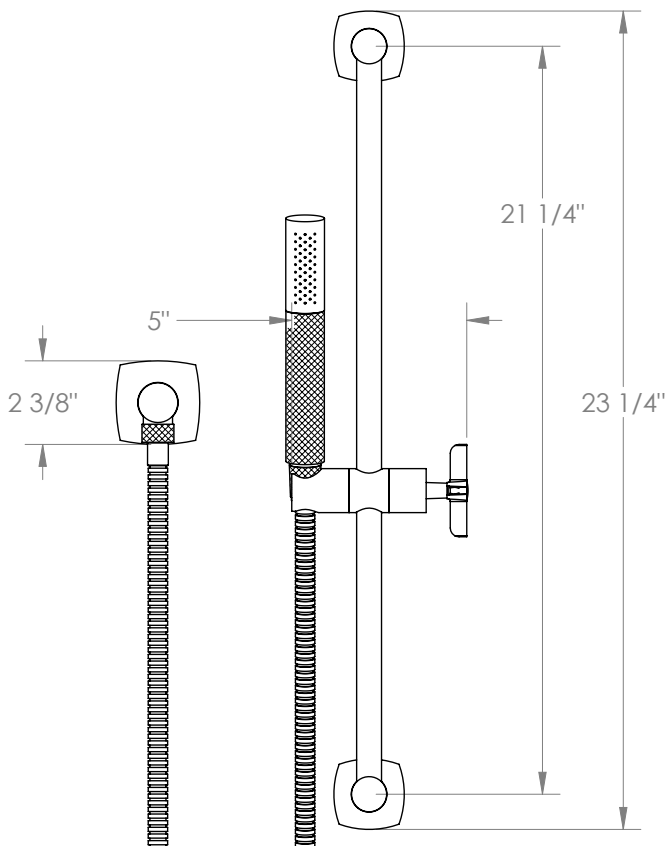

WATERMARK

BROOKLYN, NEW YORK

H-Line

115-HSPB1-MZ5

Positioning Bar Shower Kit with Hand Shower

- Handshower Flow Rate: 1.75 GPM
- Slide bar features an adjustable shower holder that can be set along length of bar and can be set at angle up to 45°
- Hose Length: 69"
- Includes two backflow preventers- one in the hand shower and one in the wall elbow

Includes The Following Components:

- Shower Positioning Bar: 115-6524
- Hand Shower: SH-HIL30
- Wall Elbow: ELB-HL2
- Shower Hose: DS-4079

Available in all finishes shown on the [Watermark Designs website](https://www.watermark-designs.com)

Meets the applicable requirements of ASME A112.18.1-2005/CSA B125.1-05, entitled "Plumbing Supply Fittings".

Watermark Designs reserves the right to make revisions without notice to produce specifications. All product dimensions are nominal.