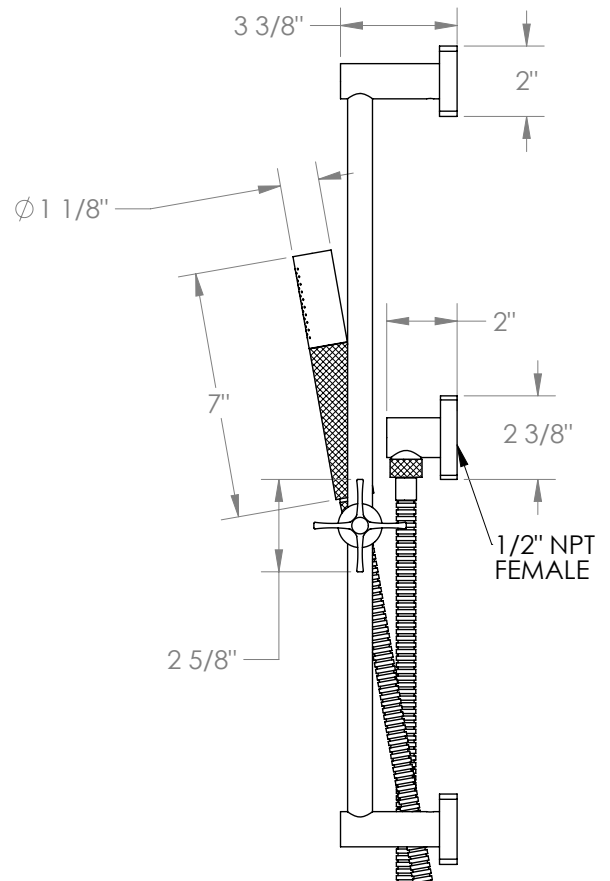

WATERMARK

BROOKLYN, NEW YORK

H-Line

115-HSPB1-MZ5

Positioning Bar Shower Kit with Hand Shower

- Handshower Flow Rate: 1.75 GPM
- Slide bar features an adjustable shower holder that can be set along length of bar and can be set at angle up to 45°
- Hose Length: 69"
- Includes two backflow preventers- one in the hand shower and one in the wall elbow

Includes The Following Components:

- Shower Positioning Bar: 115-6524
- Hand Shower: SH-HIL30
- Wall Elbow: ELB-HL2
- Shower Hose: DS-4079

Available in all finishes shown on the [Watermark Designs website](https://www.watermark-designs.com)

Meets the applicable requirements of ASME A112.18.1-2005/CSA B125.1-05, entitled "Plumbing Supply Fittings".

Watermark Designs reserves the right to make revisions without notice to produce specifications. All product dimensions are nominal.