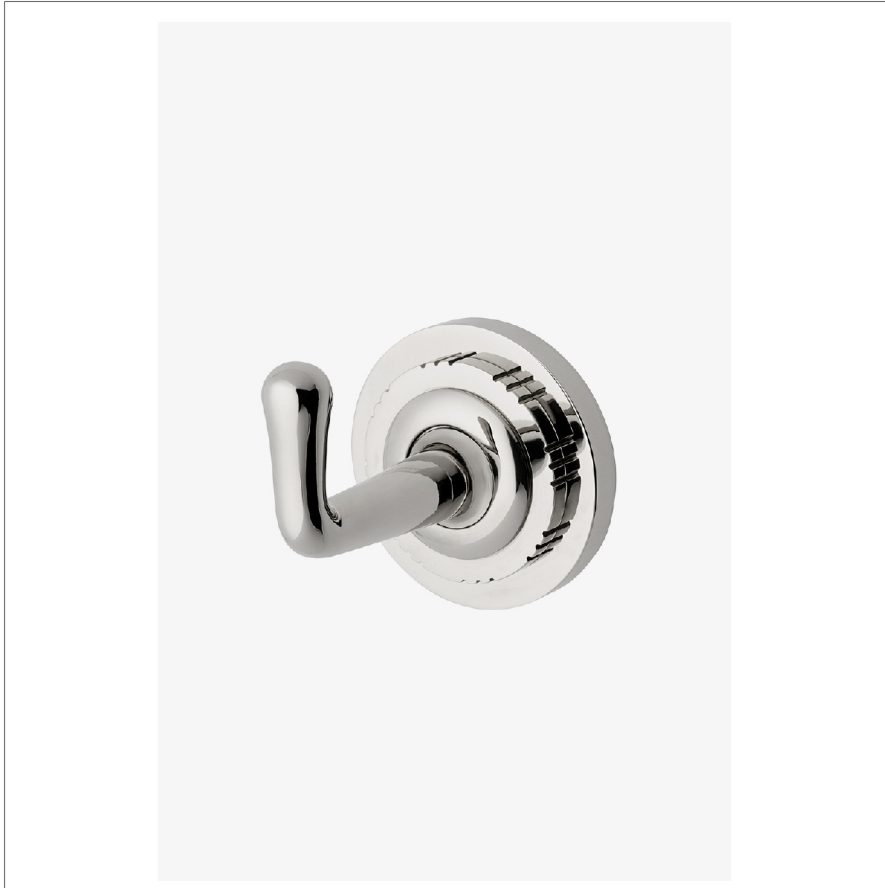

HENRY CHRONOS

CNRH01

Henry Chronos Single Hook

SHOWN IN HENRY CHRONOS SINGLE HOOK | CNRH01

TECHNICAL DETAILS

Primary Material: Brass

INSPIRATION

Inspired by dive watches, Henry Chronos radiates design prowess and technical precision. Chronos retains the design integrity of our original, iconic Henry collection, while imbuing it with modern details and exquisite materials.

CODES & STANDARDS

PRODUCT FEATURES

All Mounting Hardware Included

Solid Brass Construction

Stocked in Brass, Chrome and Nickel

CERTIFICATIONS

PRODUCT (NOTES)

HENRY CHRONOS

CNRH01

Henry Chronos Single Hook

TOP VIEW

SCALE: 6"=1'-0"

FRONT VIEW

SCALE: 6"=1'-0"

SIDE VIEW

SCALE: 6"=1'-0"