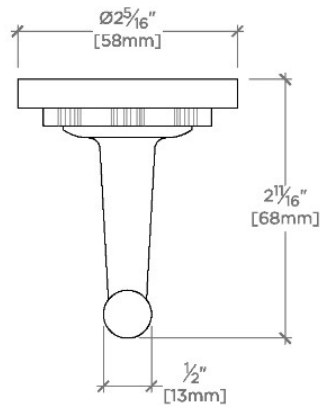

CNRH01

Henry Chronos Single Hook

TOP VIEW

SCALE: 6"=1'-0"

FRONT VIEW

SCALE: 6"=1'-0"

SIDE VIEW

SCALE: 6"=1'-0"