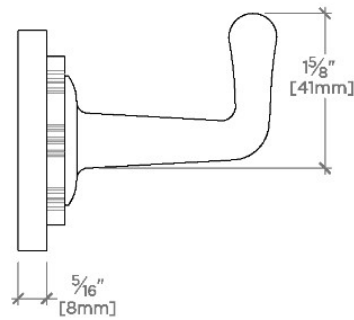

CNRH01

Henry Chronos Single Hook

TOP VIEW

SCALE: 6"=1'-0"

FRONT VIEW

SCALE: 6"=1'-0"

SIDE VIEW

SCALE: 6"=1'-0"