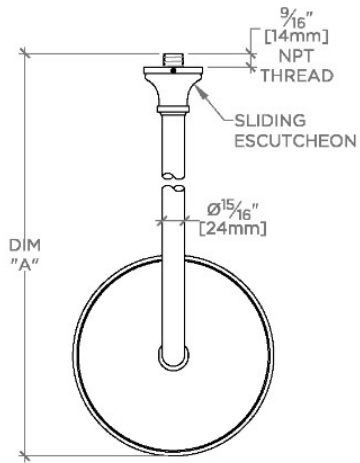

ETOILE

ETS188

Etoile 8" Rain Showerhead with 18" Wall Mounted 90 Degree Shower Arm

SHOWN IN ETOILE 8" RAIN SHOWERHEAD WITH 18" WALL MOUNTED 90 DEGREE SHOWER ARM | ETS188

TECHNICAL DETAILS

Adjustable Versus Fixed Spray: Fixed
 Fittings Hole Diameter: 1 1/4"
 Flow Restriction Options: 1.5, 1.75, 2.0
 Inlet Connection Size: 1/2"
 Inlet Connection Type: Male NPT
 Pivot: Y
 Primary Material: Brass
 Restricted Maximum Flow Rate: 1.75 gpm
 Water Pressure Maximum: 85.0 psi
 Water Pressure Minimum: 20.0 psi
 Water Pressure Recommended: 45.0 psi

PRODUCT FEATURES

Made of Brass

Features a swivel 8" rain showerhead with easy clean rubber nozzles

Includes a 18" wall mounted 90 degree shower arm

Stocked in Brass, Chrome, Nickel and Matte Nickel

Rain showerhead available in 1.75gpm (6.6L/min) flow rate

CERTIFICATIONS

PRODUCT (NOTES)

WATERWORKS

ETOILE

ETS188

Etoile 8" Rain Showerhead with 18" Wall Mounted 90 Degree Shower Arm

TOP VIEW

SCALE: 1/2"=1'-0"

STYLE NO.	DIM "A"	DIM "B"
ETS187	16 3/4" [426mm]	12 9/16" [319mm]
FRS187		
JUS187		
ETS188	22 3/4" [578mm]	18 9/16" [472mm]
FRS188		
JUS188		

FRONT VIEW

SCALE: 1/2"=1'-0"

SIDE VIEW

SCALE: 1/2"=1'-0"