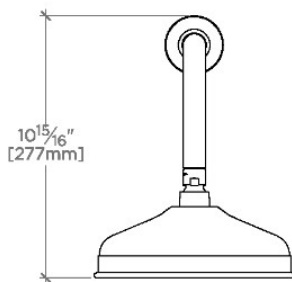

ETOILE

ETS188

Etoile 8" Rain Showerhead with 18" Wall Mounted 90 Degree Shower Arm

SHOWN IN ETOILE 8" RAIN SHOWERHEAD WITH 18" WALL MOUNTED 90 DEGREE SHOWER ARM | ETS188

TECHNICAL DETAILS

Adjustable Versus Fixed Spray: Fixed
 Fittings Hole Diameter: 1 1/4"
 Flow Restriction Options: 1.5, 1.75, 2.0
 Inlet Connection Size: 1/2"
 Inlet Connection Type: Male NPT
 Pivot: Y
 Primary Material: Brass
 Restricted Maximum Flow Rate: 1.75 gpm
 Water Pressure Maximum: 85.0 psi
 Water Pressure Minimum: 20.0 psi
 Water Pressure Recommended: 45.0 psi

PRODUCT FEATURES

Made of Brass

Features a swivel 8" rain showerhead with easy clean rubber nozzles

Includes a 18" wall mounted 90 degree shower arm

Stocked in Brass, Chrome, Nickel and Matte Nickel

Rain showerhead available in 1.75gpm (6.6L/min) flow rate

CERTIFICATIONS

PRODUCT (NOTES)

WATERWORKS

ETOILE

ETS188

Etoile 8" Rain Showerhead with 18" Wall Mounted 90 Degree Shower Arm

TOP VIEW

SCALE: 1/2"=1'-0"

STYLE NO.	DIM "A"	DIM "B"
ETS187	16 3/4" [426mm]	12 9/16" [319mm]
FRS187		
JUS187		
ETS188	22 3/4" [578mm]	18 9/16" [472mm]
FRS188		
JUS188		

FRONT VIEW

SCALE: 1/2"=1'-0"

SIDE VIEW

SCALE: 1/2"=1'-0"