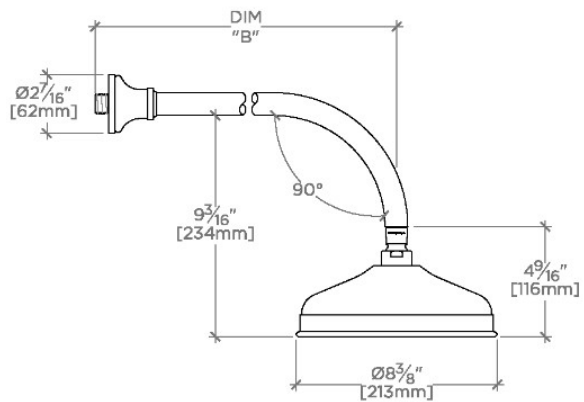

ETOILE

ETS188

Etoile 8" Rain Showerhead with 18" Wall Mounted 90 Degree Shower Arm

SHOWN IN ETOILE 8" RAIN SHOWERHEAD WITH 18" WALL MOUNTED 90 DEGREE SHOWER ARM | ETS188

TECHNICAL DETAILS

Adjustable Versus Fixed Spray: Fixed
 Fittings Hole Diameter: 1 1/4"
 Flow Restriction Options: 1.5, 1.75, 2.0
 Inlet Connection Size: 1/2"
 Inlet Connection Type: Male NPT
 Pivot: Y
 Primary Material: Brass
 Restricted Maximum Flow Rate: 1.75 gpm
 Water Pressure Maximum: 85.0 psi
 Water Pressure Minimum: 20.0 psi
 Water Pressure Recommended: 45.0 psi

PRODUCT FEATURES

Made of Brass

Features a swivel 8" rain showerhead with easy clean rubber nozzles

Includes a 18" wall mounted 90 degree shower arm

Stocked in Brass, Chrome, Nickel and Matte Nickel

Rain showerhead available in 1.75gpm (6.6L/min) flow rate

CERTIFICATIONS

PRODUCT (NOTES)

WATERWORKS

ETOILE

ETS188

Etoile 8" Rain Showerhead with 18" Wall Mounted 90 Degree Shower Arm

TOP VIEW

SCALE: 1/2"=1'-0"

STYLE NO.	DIM "A"	DIM "B"
ETS187	16 3/4" [426mm]	12 9/16" [319mm]
FRS187		
JUS187		
ETS188	22 3/4" [578mm]	18 9/16" [472mm]
FRS188		
JUS188		

FRONT VIEW

SCALE: 1/2"=1'-0"

SIDE VIEW

SCALE: 1/2"=1'-0"