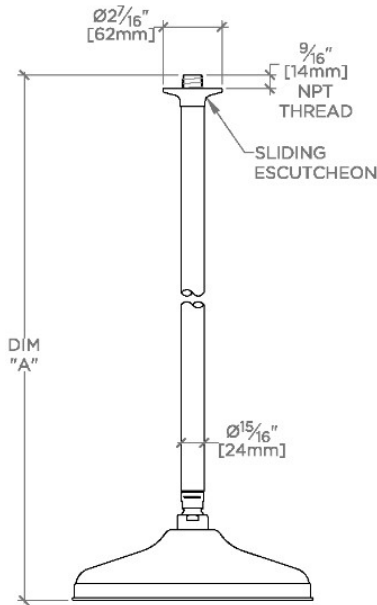

### TECHNICAL DETAILS

Adjustable Versus Fixed Spray: Fixed  
Fittings Hole Diameter: 1 1/4"  
Inlet Connection Size: 1/2"  
Inlet Connection Type: Male NPT  
Pivot: Y  
Primary Material: Brass  
Restricted Maximum Flow Rate: 1.75 gpm  
Water Pressure Maximum: 85.0 psi  
Water Pressure Minimum: 20.0 psi  
Water Pressure Recommended: 45.0 psi

### PRODUCT FEATURES

Made of Brass

Features a swivel 10" rain showerhead with easy clean rubber nozzles

Includes a 6" ceiling mounted shower arm

Stocked in Brass, Chrome and Nickel

Rain showerhead available in 1.75gpm (6.6L/min) flow rate

## OPS100

Opus 10" Rain Showerhead with 6" Ceiling Mounted Shower Arm

CEILING VIEW SCALE: 1/2"=1'-0"

STYLE NO.	DIM "A"	DIM "B"
EAS100	11 1/8" [283mm]	6 9/16" [167mm]
OPS100		
EAS101	17 1/8" [435mm]	12 9/16" [319mm]
OPS101		
EAS102	23 1/8" [588mm]	18 9/16" [472mm]
OPS102		

FRONT VIEW SCALE: 1/2"=1'-0"

SIDE VIEW SCALE: 1/2"=1'-0"