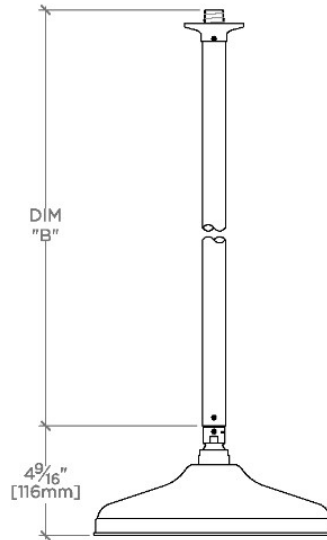

### TECHNICAL DETAILS

Adjustable Versus Fixed Spray: Fixed  
Fittings Hole Diameter: 1 1/4"  
Inlet Connection Size: 1/2"  
Inlet Connection Type: Male NPT  
Pivot: Y  
Primary Material: Brass  
Restricted Maximum Flow Rate: 1.75 gpm  
Water Pressure Maximum: 85.0 psi  
Water Pressure Minimum: 20.0 psi  
Water Pressure Recommended: 45.0 psi

### PRODUCT FEATURES

Made of Brass

Features a swivel 10" rain showerhead with easy clean rubber nozzles

Includes a 6" ceiling mounted shower arm

Stocked in Brass, Chrome and Nickel

Rain showerhead available in 1.75gpm (6.6L/min) flow rate

## OPS100

Opus 10" Rain Showerhead with 6" Ceiling Mounted Shower Arm

CEILING VIEW SCALE: 1/2"=1'-0"

STYLE NO.	DIM "A"	DIM "B"
EAS100	11 1/8" [283mm]	6 9/16" [167mm]
OPS100		
EAS101	17 1/8" [435mm]	12 9/16" [319mm]
OPS101		
EAS102	23 1/8" [588mm]	18 9/16" [472mm]
OPS102		

FRONT VIEW SCALE: 1/2"=1'-0"

SIDE VIEW SCALE: 1/2"=1'-0"