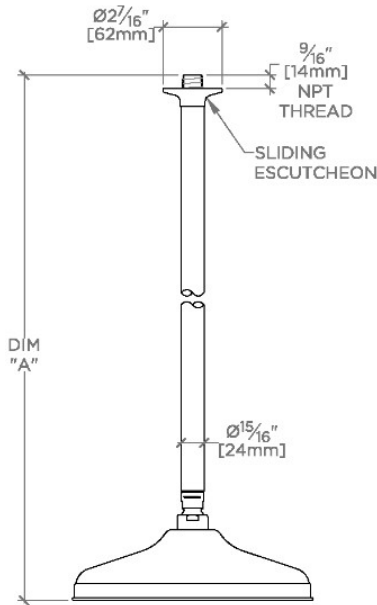

OPUS

OPS101

Opus 10" Rain Showerhead with 12" Ceiling Mounted Shower Arm

SHOWN IN OPUS 10" RAIN SHOWERHEAD WITH 12" CEILING MOUNTED SHOWER ARM | OPS101

TECHNICAL DETAILS

Adjustable Versus Fixed Spray: Fixed
Fittings Hole Diameter: 1 1/4"
Inlet Connection Size: 1/2"
Inlet Connection Type: Male NPT
Pivot: Y
Primary Material: Brass
Restricted Maximum Flow Rate: 1.75 gpm
Water Pressure Maximum: 85.0 psi
Water Pressure Minimum: 20.0 psi
Water Pressure Recommended: 45.0 psi

Includes a 12" ceiling mounted shower arm

Stocked in Brass, Chrome and Nickel

Rain showerhead available in 1.75gpm (6.6L/min) flow rate

CERTIFICATIONS

PRODUCT (NOTES)

WATERWORKS

OPUS

OPS101

Opus 10" Rain Showerhead with 12" Ceiling Mounted Shower Arm

CEILING VIEW SCALE: 1/2"=1'-0"

STYLE NO.	DIM "A"	DIM "B"
EAS100	11 1/8" [283mm]	6 9/16" [167mm]
OPS100		
EAS101	17 1/8" [435mm]	12 9/16" [319mm]
OPS101		
EAS102	23 1/8" [588mm]	18 9/16" [472mm]
OPS102		

FRONT VIEW SCALE: 1/2"=1'-0"

SIDE VIEW SCALE: 1/2"=1'-0"