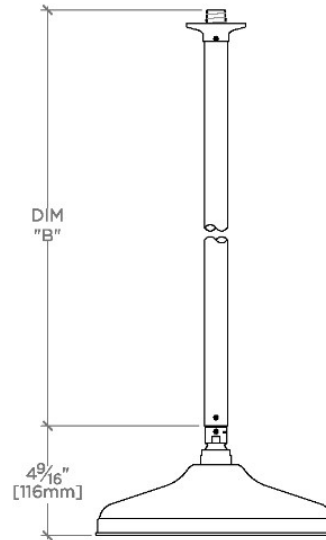

OPUS

OPS101

Opus 10" Rain Showerhead with 12" Ceiling Mounted Shower Arm

SHOWN IN OPUS 10" RAIN SHOWERHEAD WITH 12" CEILING MOUNTED SHOWER ARM | OPS101

TECHNICAL DETAILS

Adjustable Versus Fixed Spray: Fixed
Fittings Hole Diameter: 1 1/4"
Inlet Connection Size: 1/2"
Inlet Connection Type: Male NPT
Pivot: Y
Primary Material: Brass
Restricted Maximum Flow Rate: 1.75 gpm
Water Pressure Maximum: 85.0 psi
Water Pressure Minimum: 20.0 psi
Water Pressure Recommended: 45.0 psi

Includes a 12" ceiling mounted shower arm

Stocked in Brass, Chrome and Nickel

Rain showerhead available in 1.75gpm (6.6L/min) flow rate

CERTIFICATIONS

PRODUCT (NOTES)

WATERWORKS

OPUS

OPS101

Opus 10" Rain Showerhead with 12" Ceiling Mounted Shower Arm

CEILING VIEW SCALE: 1/2"=1'-0"

STYLE NO.	DIM "A"	DIM "B"
EAS100	11 1/8" [283mm]	6 9/16" [167mm]
OPS100		
EAS101	17 1/8" [435mm]	12 9/16" [319mm]
OPS101		
EAS102	23 1/8" [588mm]	18 9/16" [472mm]
OPS102		

FRONT VIEW SCALE: 1/2"=1'-0"

SIDE VIEW SCALE: 1/2"=1'-0"