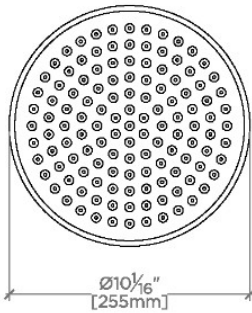

OPUS

OPS102

Opus 10" Rain Showerhead with 18" Ceiling Mounted Shower Arm

SHOWN IN OPUS 10" RAIN SHOWERHEAD WITH 18" CEILING MOUNTED SHOWER ARM | OPS102

TECHNICAL DETAILS

Adjustable Versus Fixed Spray: Fixed
Fittings Hole Diameter: 1 1/4"
Inlet Connection Size: 1/2"
Inlet Connection Type: Male NPT
Pivot: Y
Primary Material: Brass
Restricted Maximum Flow Rate: 1.75 gpm
Water Pressure Maximum: 85.0 psi
Water Pressure Minimum: 20.0 psi
Water Pressure Recommended: 45.0 psi

Includes an 18" ceiling mounted shower arm

Stocked in Brass, Chrome and Nickel

Rain showerhead available in 1.75gpm (6.6L/min) flow rate

CERTIFICATIONS

PRODUCT (NOTES)

OPUS

OPS102

Opus 10" Rain Showerhead with 18" Ceiling Mounted Shower Arm

CEILING VIEW SCALE: 1/2"=1'-0"

STYLE NO.	DIM "A"	DIM "B"
EAS100	11 1/8" [283mm]	6 9/16" [167mm]
OPS100		
EAS101	17 1/8" [435mm]	12 9/16" [319mm]
OPS101		
EAS102	23 1/8" [588mm]	18 9/16" [472mm]
OPS102		

FRONT VIEW SCALE: 1/2"=1'-0"

SIDE VIEW SCALE: 1/2"=1'-0"