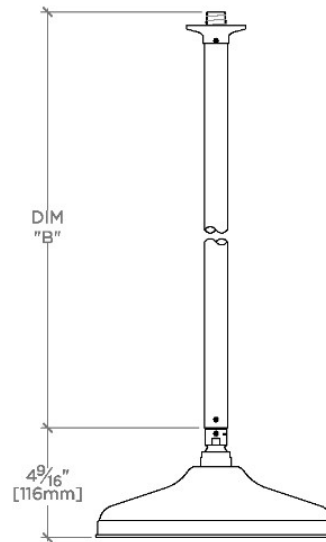

OPUS

OPS102

Opus 10" Rain Showerhead with 18" Ceiling Mounted Shower Arm

SHOWN IN OPUS 10" RAIN SHOWERHEAD WITH 18" CEILING MOUNTED SHOWER ARM | OPS102

TECHNICAL DETAILS

Adjustable Versus Fixed Spray: Fixed
Fittings Hole Diameter: 1 1/4"
Inlet Connection Size: 1/2"
Inlet Connection Type: Male NPT
Pivot: Y
Primary Material: Brass
Restricted Maximum Flow Rate: 1.75 gpm
Water Pressure Maximum: 85.0 psi
Water Pressure Minimum: 20.0 psi
Water Pressure Recommended: 45.0 psi

Includes an 18" ceiling mounted shower arm

Stocked in Brass, Chrome and Nickel

Rain showerhead available in 1.75gpm (6.6L/min) flow rate

CERTIFICATIONS

PRODUCT (NOTES)

OPUS

OPS102

Opus 10" Rain Showerhead with 18" Ceiling Mounted Shower Arm

CEILING VIEW SCALE: 1/2"=1'-0"

STYLE NO.	DIM "A"	DIM "B"
EAS100	11 1/8" [283mm]	6 9/16" [167mm]
OPS100		
EAS101	17 1/8" [435mm]	12 9/16" [319mm]
OPS101		
EAS102	23 1/8" [588mm]	18 9/16" [472mm]
OPS102		

FRONT VIEW SCALE: 1/2"=1'-0"

SIDE VIEW SCALE: 1/2"=1'-0"