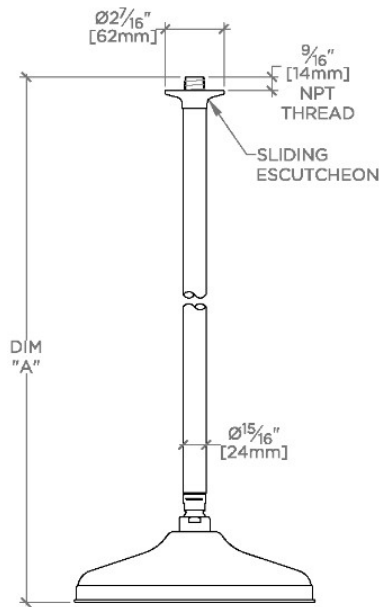

OPUS

OPS102

Opus 10" Rain Showerhead with 18" Ceiling Mounted Shower Arm

SHOWN IN OPUS 10" RAIN SHOWERHEAD WITH 18" CEILING MOUNTED SHOWER ARM | OPS102

TECHNICAL DETAILS

Adjustable Versus Fixed Spray: Fixed
Fittings Hole Diameter: 1 1/4"
Inlet Connection Size: 1/2"
Inlet Connection Type: Male NPT
Pivot: Y
Primary Material: Brass
Restricted Maximum Flow Rate: 1.75 gpm
Water Pressure Maximum: 85.0 psi
Water Pressure Minimum: 20.0 psi
Water Pressure Recommended: 45.0 psi

Includes an 18" ceiling mounted shower arm

Stocked in Brass, Chrome and Nickel

Rain showerhead available in 1.75gpm (6.6L/min) flow rate

CERTIFICATIONS

PRODUCT (NOTES)

OPUS

OPS102

Opus 10" Rain Showerhead with 18" Ceiling Mounted Shower Arm

CEILING VIEW SCALE: 1/2"=1'-0"

STYLE NO.	DIM "A"	DIM "B"
EAS100	11 1/8" [283mm]	6 9/16" [167mm]
OPS100		
EAS101	17 1/8" [435mm]	12 9/16" [319mm]
OPS101		
EAS102	23 1/8" [588mm]	18 9/16" [472mm]
OPS102		

FRONT VIEW SCALE: 1/2"=1'-0"

SIDE VIEW SCALE: 1/2"=1'-0"