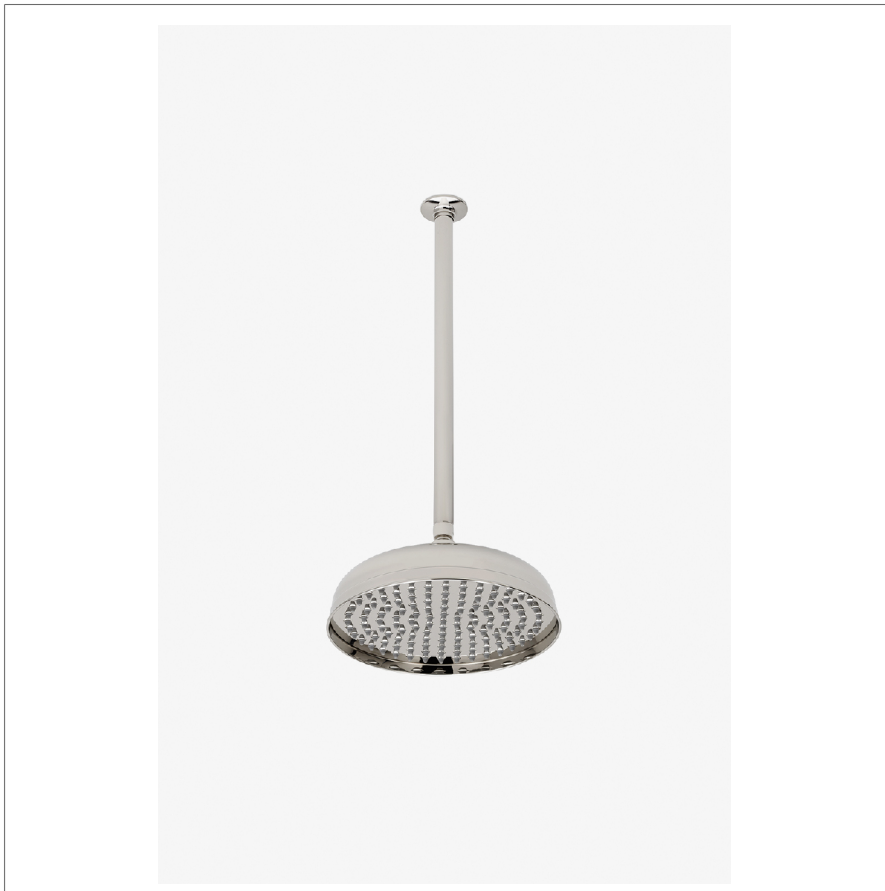

OPUS

OPS102

Opus 10" Rain Showerhead with 18" Ceiling Mounted Shower Arm

SHOWN IN OPUS 10" RAIN SHOWERHEAD WITH 18" CEILING MOUNTED SHOWER ARM | OPS102

TECHNICAL DETAILS

Adjustable Versus Fixed Spray: Fixed
Fittings Hole Diameter: 1 1/4"
Inlet Connection Size: 1/2"
Inlet Connection Type: Male NPT
Pivot: Y
Primary Material: Brass
Restricted Maximum Flow Rate: 1.75 gpm
Water Pressure Maximum: 85.0 psi
Water Pressure Minimum: 20.0 psi
Water Pressure Recommended: 45.0 psi

INSPIRATION

Opus incorporates a range of sophisticated aesthetic notes, with graceful curves that create a jewel-like refinement.

CODES & STANDARDS

PRODUCT FEATURES

Made of Brass

Features a swivel 10" rain showerhead with easy clean rubber nozzles

Includes an 18" ceiling mounted shower arm

Stocked in Brass, Chrome and Nickel

Rain showerhead available in 1.75gpm (6.6L/min) flow rate

CERTIFICATIONS

PRODUCT (NOTES)

OPUS

OPS102

Opus 10" Rain Showerhead with 18" Ceiling Mounted Shower Arm

FRONT VIEW SCALE: 1/2"=1'-0"

SIDE VIEW SCALE: 1/2"=1'-0"