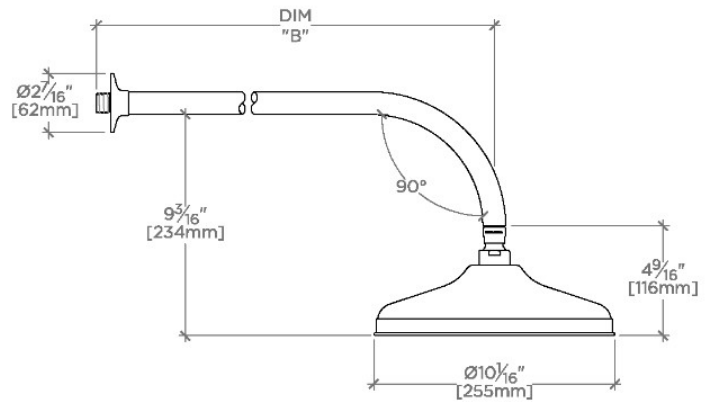

### TECHNICAL DETAILS

Adjustable Versus Fixed Spray: Fixed  
Fittings Hole Diameter: 1 1/4"  
Inlet Connection Size: 1/2"  
Inlet Connection Type: Male NPT  
Pivot: Y  
Primary Material: Brass  
Restricted Maximum Flow Rate: 1.75 gpm  
Water Pressure Maximum: 85.0 psi  
Water Pressure Minimum: 20.0 psi  
Water Pressure Recommended: 45.0 psi

## OPS108

Opus 10" Rain Showerhead with 18" Wall Mounted 90 Degree Shower Arm

TOP VIEW

SCALE: 1/2"=1'-0"

STYLE NO.	DIM "A"	DIM "B"
EAS108	23 9/16"	18 9/16"
OPS108	[599mm]	[472mm]
EAS109	27 9/16"	22 9/16"
OPS109	[700mm]	[573mm]

FRONT VIEW

SCALE: 1/2"=1'-0"

SIDE VIEW

SCALE: 1/2"=1'-0"