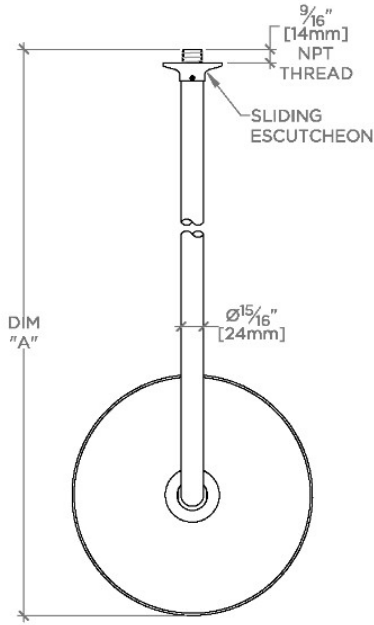

### TECHNICAL DETAILS

Adjustable Versus Fixed Spray: Fixed  
Fittings Hole Diameter: 1 1/4"  
Inlet Connection Size: 1/2"  
Inlet Connection Type: Male NPT  
Pivot: Y  
Primary Material: Brass  
Restricted Maximum Flow Rate: 1.75 gpm  
Water Pressure Maximum: 85.0 psi  
Water Pressure Minimum: 20.0 psi  
Water Pressure Recommended: 45.0 psi

### PRODUCT FEATURES

Made of Brass

Features a swivel 10" rain showerhead with easy clean rubber nozzles

Includes a 18" wall mounted 90 degree shower arm

Stocked in Brass, Chrome and Nickel

Rain showerhead available in 1.75gpm (6.6L/min) flow rate

## OPS108

Opus 10" Rain Showerhead with 18" Wall Mounted 90 Degree Shower Arm

TOP VIEW

SCALE: 1/2"=1'-0"

STYLE NO.	DIM "A"	DIM "B"
EAS108	23 9/16"	18 9/16"
OPS108	[599mm]	[472mm]
EAS109	27 9/16"	22 9/16"
OPS109	[700mm]	[573mm]

FRONT VIEW

SCALE: 1/2"=1'-0"

SIDE VIEW

SCALE: 1/2"=1'-0"