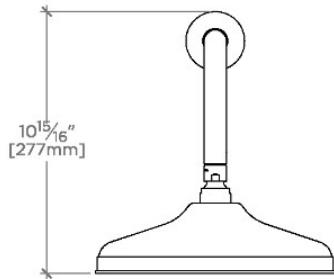

### TECHNICAL DETAILS

Adjustable Versus Fixed Spray: Fixed  
Fittings Hole Diameter: 1 1/4"  
Inlet Connection Size: 1/2"  
Inlet Connection Type: Male NPT  
Pivot: Y  
Primary Material: Brass  
Restricted Maximum Flow Rate: 1.75 gpm  
Water Pressure Maximum: 85.0 psi  
Water Pressure Minimum: 20.0 psi  
Water Pressure Recommended: 45.0 psi

## OPS108

Opus 10" Rain Showerhead with 18" Wall Mounted 90 Degree Shower Arm

TOP VIEW

SCALE: 1/2"=1'-0"

STYLE NO.	DIM "A"	DIM "B"
EAS108	23 9/16"	18 9/16"
OPS108	[599mm]	[472mm]
EAS109	27 9/16"	22 9/16"
OPS109	[700mm]	[573mm]

FRONT VIEW

SCALE: 1/2"=1'-0"

SIDE VIEW

SCALE: 1/2"=1'-0"