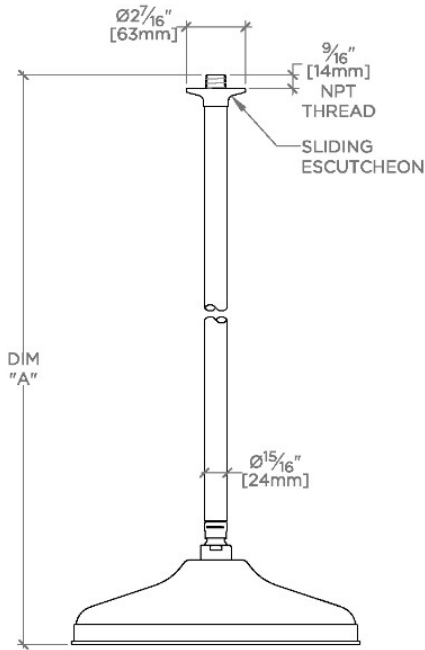

OPUS

OPS120

Opus 12" Rain Showerhead with 6" Ceiling Mounted Shower Arm

SHOWN IN OPUS 12" RAIN SHOWERHEAD WITH 6" CEILING MOUNTED SHOWER ARM | OPS120

TECHNICAL DETAILS

Adjustable Versus Fixed Spray: Fixed
Fittings Hole Diameter: 1 1/4"
Inlet Connection Size: 1/2"
Inlet Connection Type: Male NPT
Pivot: Y
Primary Material: Brass
Restricted Maximum Flow Rate: 1.75 gpm
Water Pressure Maximum: 85.0 psi
Water Pressure Minimum: 20.0 psi
Water Pressure Recommended: 45.0 psi

Includes a 6" ceiling mounted shower arm

Stocked in Brass, Chrome and Nickel

Rain showerhead available in 1.75gpm (6.6L/min) flow rate

CERTIFICATIONS

PRODUCT (NOTES)

WATERWORKS

OPUS

OPS120

Opus 12" Rain Showerhead with 6" Ceiling Mounted Shower Arm

CEILING VIEW

SCALE: 1/2"=1'-0"

STYLE NO.	DIM "A"	DIM "B"
EAS120	11 ¹ / ₁₆ "	6 ⁹ / ₁₆ "
OPS120	[297mm]	[166mm]
EAS121	17 ³ / ₄ "	12 ⁹ / ₁₆ "
OPS121	[450mm]	[319mm]
EAS122	23 ³ / ₄ "	18 ⁹ / ₁₆ "
OPS122	[603mm]	[472mm]

FRONT VIEW

SCALE: 1/2"=1'-0"

SIDE VIEW

SCALE: 1/2"=1'-0"