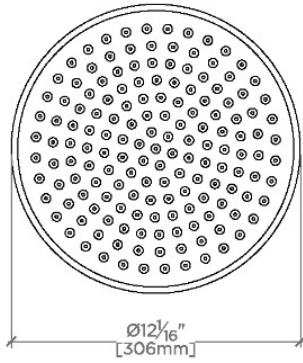

OPUS

OPS120

Opus 12" Rain Showerhead with 6" Ceiling Mounted Shower Arm

SHOWN IN OPUS 12" RAIN SHOWERHEAD WITH 6" CEILING MOUNTED SHOWER ARM | OPS120

TECHNICAL DETAILS

Adjustable Versus Fixed Spray: Fixed
Fittings Hole Diameter: 1 1/4"
Inlet Connection Size: 1/2"
Inlet Connection Type: Male NPT
Pivot: Y
Primary Material: Brass
Restricted Maximum Flow Rate: 1.75 gpm
Water Pressure Maximum: 85.0 psi
Water Pressure Minimum: 20.0 psi
Water Pressure Recommended: 45.0 psi

Includes a 6" ceiling mounted shower arm

Stocked in Brass, Chrome and Nickel

Rain showerhead available in 1.75gpm (6.6L/min) flow rate

CERTIFICATIONS

PRODUCT (NOTES)

WATERWORKS

OPUS

OPS120

Opus 12" Rain Showerhead with 6" Ceiling Mounted Shower Arm

CEILING VIEW

SCALE: 1/2"=1'-0"

STYLE NO.	DIM "A"	DIM "B"
EAS120	11 ¹ / ₁₆ "	6 ⁹ / ₁₆ "
OPS120	[297mm]	[166mm]
EAS121	17 ³ / ₄ "	12 ⁹ / ₁₆ "
OPS121	[450mm]	[319mm]
EAS122	23 ³ / ₄ "	18 ⁹ / ₁₆ "
OPS122	[603mm]	[472mm]

FRONT VIEW

SCALE: 1/2"=1'-0"

SIDE VIEW

SCALE: 1/2"=1'-0"