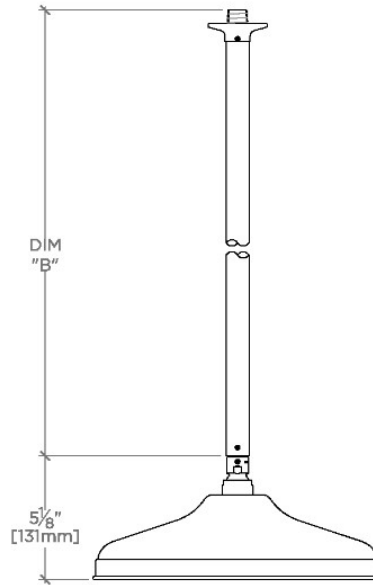

OPUS

OPS120

Opus 12" Rain Showerhead with 6" Ceiling Mounted Shower Arm

SHOWN IN OPUS 12" RAIN SHOWERHEAD WITH 6" CEILING MOUNTED SHOWER ARM | OPS120

TECHNICAL DETAILS

Adjustable Versus Fixed Spray: Fixed
Fittings Hole Diameter: 1 1/4"
Inlet Connection Size: 1/2"
Inlet Connection Type: Male NPT
Pivot: Y
Primary Material: Brass
Restricted Maximum Flow Rate: 1.75 gpm
Water Pressure Maximum: 85.0 psi
Water Pressure Minimum: 20.0 psi
Water Pressure Recommended: 45.0 psi

Includes a 6" ceiling mounted shower arm

Stocked in Brass, Chrome and Nickel

Rain showerhead available in 1.75gpm (6.6L/min) flow rate

CERTIFICATIONS

PRODUCT (NOTES)

WATERWORKS

OPUS

OPS120

Opus 12" Rain Showerhead with 6" Ceiling Mounted Shower Arm

CEILING VIEW

SCALE: 1/2"=1'-0"

STYLE NO.	DIM "A"	DIM "B"
EAS120	11 ¹ / ₁₆ "	6 ⁹ / ₁₆ "
OPS120	[297mm]	[166mm]
EAS121	17 ³ / ₄ "	12 ⁹ / ₁₆ "
OPS121	[450mm]	[319mm]
EAS122	23 ³ / ₄ "	18 ⁹ / ₁₆ "
OPS122	[603mm]	[472mm]

FRONT VIEW

SCALE: 1/2"=1'-0"

SIDE VIEW

SCALE: 1/2"=1'-0"