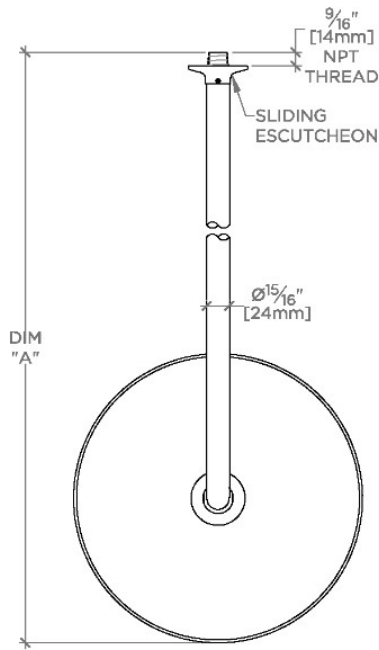

OPUS

OPS129

Opus 12" Rain Showerhead with 22" Wall Mounted 90 Degree Shower Arm

SHOWN IN OPUS 12" RAIN SHOWERHEAD WITH 22" WALL MOUNTED 90 DEGREE SHOWER ARM | OPS129

TECHNICAL DETAILS

Adjustable Versus Fixed Spray: Fixed
Fittings Hole Diameter: 1 1/4"
Inlet Connection Size: 1/2"
Inlet Connection Type: Male NPT
Pivot: Y
Primary Material: Brass
Restricted Maximum Flow Rate: 1.75 gpm
Water Pressure Maximum: 85.0 psi
Water Pressure Minimum: 20.0 psi
Water Pressure Recommended: 45.0 psi

Includes a 22" wall mounted 90 degree shower arm

Stocked in Brass, Chrome and Nickel

Rain showerhead available in 1.75gpm (6.6L/min) flow rate

CERTIFICATIONS

PRODUCT (NOTES)

WATERWORKS

OPUS

OPS129

Opus 12" Rain Showerhead with 22" Wall Mounted 90 Degree Shower Arm

TOP VIEW

SCALE: 1/2"=1'-0"

STYLE NO.	DIM "A"	DIM "B"
EAS128	24 ⁵ / ₈ " [625mm]	18 ⁹ / ₁₆ " [472mm]
OPS128		
EAS129	28 ⁵ / ₈ " [726mm]	22 ⁹ / ₁₆ " [573mm]
OPS129		

FRONT VIEW

SCALE: 1/2"=1'-0"

SIDE VIEW

SCALE: 1/2"=1'-0"