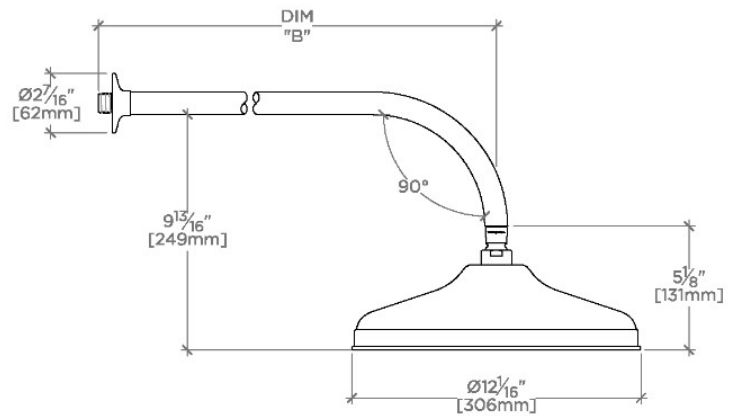

OPUS

OPS129

Opus 12" Rain Showerhead with 22" Wall Mounted 90 Degree Shower Arm

SHOWN IN OPUS 12" RAIN SHOWERHEAD WITH 22" WALL MOUNTED 90 DEGREE SHOWER ARM | OPS129

TECHNICAL DETAILS

Adjustable Versus Fixed Spray: Fixed
Fittings Hole Diameter: 1 1/4"
Inlet Connection Size: 1/2"
Inlet Connection Type: Male NPT
Pivot: Y
Primary Material: Brass
Restricted Maximum Flow Rate: 1.75 gpm
Water Pressure Maximum: 85.0 psi
Water Pressure Minimum: 20.0 psi
Water Pressure Recommended: 45.0 psi

Includes a 22" wall mounted 90 degree shower arm

Stocked in Brass, Chrome and Nickel

Rain showerhead available in 1.75gpm (6.6L/min) flow rate

CERTIFICATIONS

PRODUCT (NOTES)

WATERWORKS

OPUS

OPS129

Opus 12" Rain Showerhead with 22" Wall Mounted 90 Degree Shower Arm

TOP VIEW

SCALE: 1/2"=1'-0"

STYLE NO.	DIM "A"	DIM "B"
EAS128	24 ⁵ / ₈ " [625mm]	18 ⁹ / ₁₆ " [472mm]
OPS128		
EAS129	28 ⁵ / ₈ " [726mm]	22 ⁹ / ₁₆ " [573mm]
OPS129		

FRONT VIEW

SCALE: 1/2"=1'-0"

SIDE VIEW

SCALE: 1/2"=1'-0"