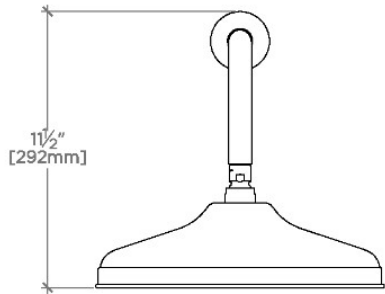

OPUS

OPS129

Opus 12" Rain Showerhead with 22" Wall Mounted 90 Degree Shower Arm

SHOWN IN OPUS 12" RAIN SHOWERHEAD WITH 22" WALL MOUNTED 90 DEGREE SHOWER ARM | OPS129

TECHNICAL DETAILS

Adjustable Versus Fixed Spray: Fixed
Fittings Hole Diameter: 1 1/4"
Inlet Connection Size: 1/2"
Inlet Connection Type: Male NPT
Pivot: Y
Primary Material: Brass
Restricted Maximum Flow Rate: 1.75 gpm
Water Pressure Maximum: 85.0 psi
Water Pressure Minimum: 20.0 psi
Water Pressure Recommended: 45.0 psi

Includes a 22" wall mounted 90 degree shower arm

Stocked in Brass, Chrome and Nickel

Rain showerhead available in 1.75gpm (6.6L/min) flow rate

CERTIFICATIONS

PRODUCT (NOTES)

WATERWORKS

OPUS

OPS129

Opus 12" Rain Showerhead with 22" Wall Mounted 90 Degree Shower Arm

TOP VIEW

SCALE: 1/2"=1'-0"

STYLE NO.	DIM "A"	DIM "B"
EAS128	24 ⁵ / ₈ " [625mm]	18 ⁹ / ₁₆ " [472mm]
OPS128		
EAS129	28 ⁵ / ₈ " [726mm]	22 ⁹ / ₁₆ " [573mm]
OPS129		

FRONT VIEW

SCALE: 1/2"=1'-0"

SIDE VIEW

SCALE: 1/2"=1'-0"