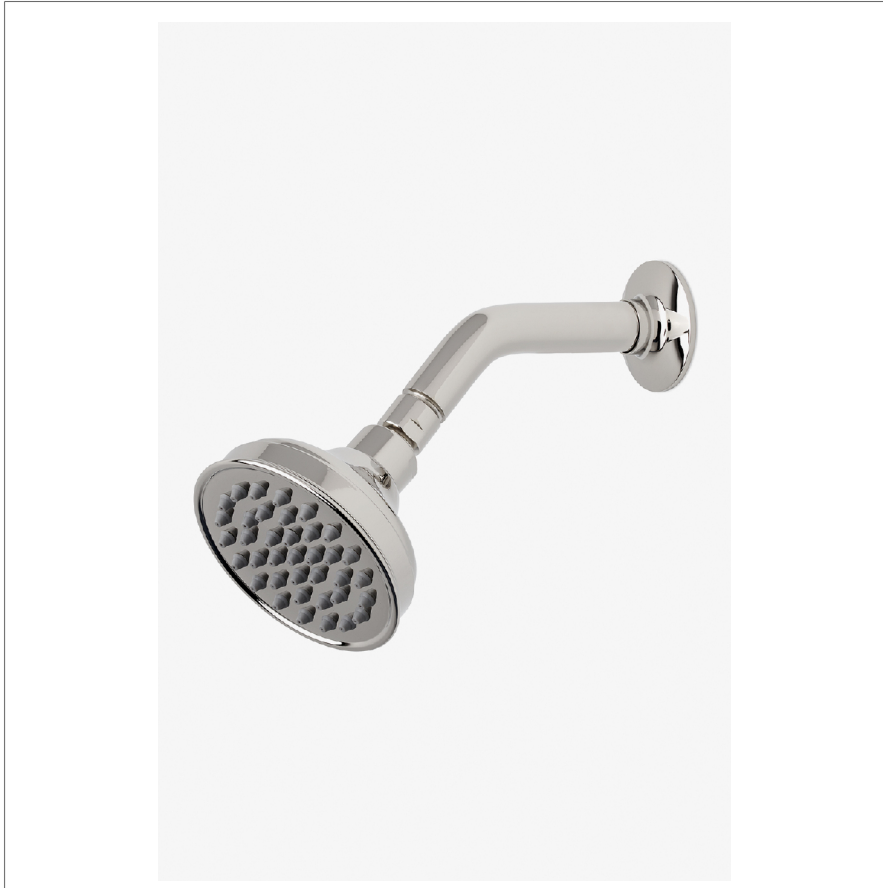

OPUS

OPS144

Opus 4" Showerhead with 6" Wall Mounted 45 Degree Shower Arm

SHOWN IN OPUS 4" SHOWERHEAD WITH 6" WALL MOUNTED 45 DEGREE SHOWER ARM | OPS144

TECHNICAL DETAILS

Adjustable Versus Fixed Spray: Fixed
Fittings Hole Diameter: 1 1/4"
Inlet Connection Size: 1/2"
Inlet Connection Type: Male NPT
Pivot: Y
Primary Material: Brass
Restricted Maximum Flow Rate: 1.75 gpm
Water Pressure Maximum: 85.0 psi
Water Pressure Minimum: 20.0 psi
Water Pressure Recommended: 45.0 psi

INSPIRATION

Opus incorporates a range of sophisticated aesthetic notes, with graceful curves that create a jewel-like refinement.

CODES & STANDARDS

PRODUCT FEATURES

Made of Brass

Features a swivel 4" showerhead with easy clean rubber nozzles

Includes a 6" wall mounted 45 degree shower arm

Stocked in Brass, Chrome and Nickel

Showerhead available in 1.75gpm (6.6L/min) flow rate

CERTIFICATIONS

PRODUCT (NOTES)

OPUS

OPS144

Opus 4" Showerhead with 6" Wall Mounted 45 Degree Shower Arm

TOP VIEW SCALE: 3"=1'-0"

STYLE NO.	DIM "A"	DIM "B"
EAS144	10 ⁷ / ₁₆ " [265mm]	6 ¹ / ₄ " [158mm]
OPS144		
EAS145	12 ⁷ / ₁₆ " [316mm]	8 ¹ / ₄ " [209mm]
OPS145		

FRONT VIEW SCALE: 3"=1'-0"

SIDE VIEW SCALE: 3"=1'-0"