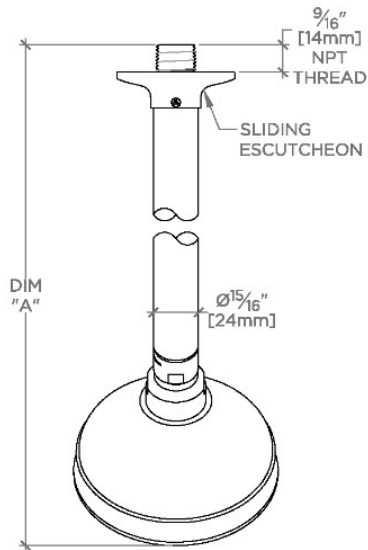

OPUS

OPS144

Opus 4" Showerhead with 6" Wall Mounted 45 Degree Shower Arm

SHOWN IN OPUS 4" SHOWERHEAD WITH 6" WALL MOUNTED 45 DEGREE SHOWER ARM | OPS144

TECHNICAL DETAILS

Adjustable Versus Fixed Spray: Fixed
Fittings Hole Diameter: 1 1/4"
Inlet Connection Size: 1/2"
Inlet Connection Type: Male NPT
Pivot: Y
Primary Material: Brass
Restricted Maximum Flow Rate: 1.75 gpm
Water Pressure Maximum: 85.0 psi
Water Pressure Minimum: 20.0 psi
Water Pressure Recommended: 45.0 psi

Includes a 6" wall mounted 45 degree shower arm

Stocked in Brass, Chrome and Nickel

Showerhead available in 1.75gpm (6.6L/min) flow rate

CERTIFICATIONS

PRODUCT (NOTES)

OPUS

OPS144

Opus 4" Showerhead with 6" Wall Mounted 45 Degree Shower Arm

TOP VIEW SCALE: 3"=1'-0"

STYLE NO.	DIM "A"	DIM "B"
EAS144	10 ⁷ / ₁₆ " [265mm]	6 ¹ / ₄ " [158mm]
OPS144		
EAS145	12 ⁷ / ₁₆ " [316mm]	8 ¹ / ₄ " [209mm]
OPS145		

FRONT VIEW SCALE: 3"=1'-0"

SIDE VIEW SCALE: 3"=1'-0"