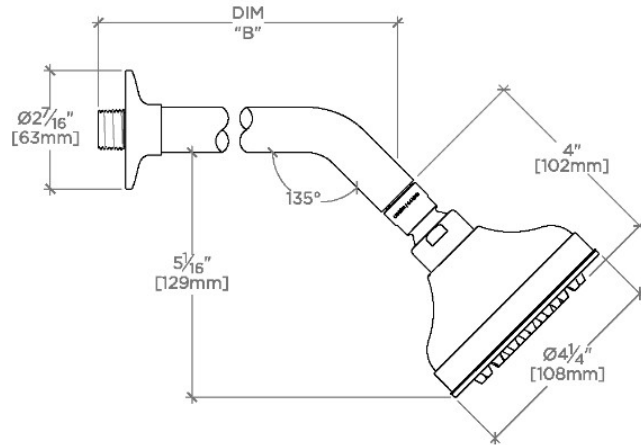

OPUS

OPS144

Opus 4" Showerhead with 6" Wall Mounted 45 Degree Shower Arm

SHOWN IN OPUS 4" SHOWERHEAD WITH 6" WALL MOUNTED 45 DEGREE SHOWER ARM | OPS144

TECHNICAL DETAILS

Adjustable Versus Fixed Spray: Fixed
Fittings Hole Diameter: 1 1/4"
Inlet Connection Size: 1/2"
Inlet Connection Type: Male NPT
Pivot: Y
Primary Material: Brass
Restricted Maximum Flow Rate: 1.75 gpm
Water Pressure Maximum: 85.0 psi
Water Pressure Minimum: 20.0 psi
Water Pressure Recommended: 45.0 psi

INSPIRATION

Opus incorporates a range of sophisticated aesthetic notes, with graceful curves that create a jewel-like refinement.

CODES & STANDARDS

PRODUCT FEATURES

Made of Brass

Features a swivel 4" showerhead with easy clean rubber nozzles

Includes a 6" wall mounted 45 degree shower arm

Stocked in Brass, Chrome and Nickel

Showerhead available in 1.75gpm (6.6L/min) flow rate

CERTIFICATIONS

PRODUCT (NOTES)

OPUS

OPS144

Opus 4" Showerhead with 6" Wall Mounted 45 Degree Shower Arm

TOP VIEW SCALE: 3"=1'-0"

STYLE NO.	DIM "A"	DIM "B"
EAS144	10 ⁷ / ₁₆ " [265mm]	6 ¹ / ₄ " [158mm]
OPS144		
EAS145	12 ⁷ / ₁₆ " [316mm]	8 ¹ / ₄ " [209mm]
OPS145		

FRONT VIEW SCALE: 3"=1'-0"

SIDE VIEW SCALE: 3"=1'-0"