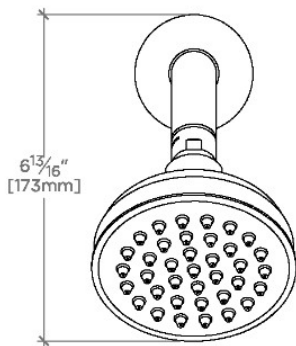

OPUS

OPS144

Opus 4" Showerhead with 6" Wall Mounted 45 Degree Shower Arm

SHOWN IN OPUS 4" SHOWERHEAD WITH 6" WALL MOUNTED 45 DEGREE SHOWER ARM | OPS144

TECHNICAL DETAILS

Adjustable Versus Fixed Spray: Fixed
Fittings Hole Diameter: 1 1/4"
Inlet Connection Size: 1/2"
Inlet Connection Type: Male NPT
Pivot: Y
Primary Material: Brass
Restricted Maximum Flow Rate: 1.75 gpm
Water Pressure Maximum: 85.0 psi
Water Pressure Minimum: 20.0 psi
Water Pressure Recommended: 45.0 psi

INSPIRATION

Opus incorporates a range of sophisticated aesthetic notes, with graceful curves that create a jewel-like refinement.

CODES & STANDARDS

PRODUCT FEATURES

Made of Brass

Features a swivel 4" showerhead with easy clean rubber nozzles

Includes a 6" wall mounted 45 degree shower arm

Stocked in Brass, Chrome and Nickel

Showerhead available in 1.75gpm (6.6L/min) flow rate

CERTIFICATIONS

PRODUCT (NOTES)

OPUS

OPS144

Opus 4" Showerhead with 6" Wall Mounted 45 Degree Shower Arm

TOP VIEW SCALE: 3"=1'-0"

STYLE NO.	DIM "A"	DIM "B"
EAS144	10 ⁷ / ₁₆ " [265mm]	6 ¹ / ₄ " [158mm]
OPS144		
EAS145	12 ⁷ / ₁₆ " [316mm]	8 ¹ / ₄ " [209mm]
OPS145		

FRONT VIEW SCALE: 3"=1'-0"

SIDE VIEW SCALE: 3"=1'-0"