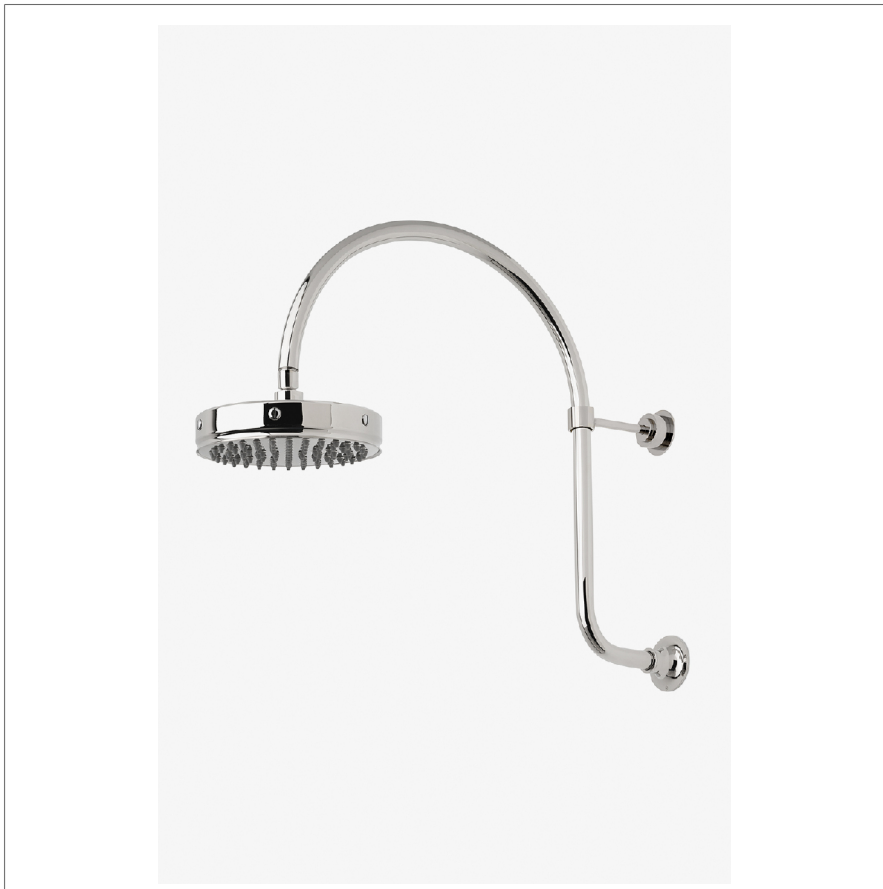

R.W. ATLAS

RWS48G

R.W. Atlas 8 1/2" Rain Showerhead with 20" Wall Mounted Gooseneck Shower Arm

SHOWN IN R.W. ATLAS 8 1/2" RAIN SHOWERHEAD WITH 20" WALL MOUNTED GOOSENECK SHOWER ARM | RWS48G

TECHNICAL DETAILS

Adjustable Versus Fixed Spray: Fixed
Fittings Hole Diameter: 1 1/4"
Inlet Connection Size: 1/2"
Inlet Connection Type: Female Straight Threads with Rubber Washer
Pivot: Y
Primary Material: Brass
Restricted Maximum Flow Rate: 1.75 gpm
Water Pressure Maximum: 85.0 psi
Water Pressure Minimum: 20.0 psi
Water Pressure Recommended: 45.0 psi

Made of Brass

Features a swivel 8 1/2" rain showerhead with easy clean rubber nozzles

Includes a 20" wall mounted gooseneck shower arm

Stocked in Brass, Chrome and Nickel

Rain showerhead available in 1.75gpm (6.6L/min) flow rate

CERTIFICATIONS

PRODUCT (NOTES)

R.W. Atlas 8 1/2" Rain Showerhead with 20" Wall Mounted
Gooseneck Shower Arm

TOP VIEW SCALE: 1"=1'-0"

FRONT VIEW SCALE: 1"=1'-0"

SIDE VIEW SCALE: 1"=1'-0"