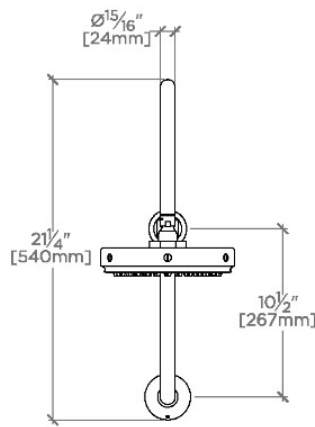

R.W. ATLAS

RWS48G

R.W. Atlas 8 1/2" Rain Showerhead with 20" Wall Mounted Gooseneck Shower Arm

SHOWN IN R.W. ATLAS 8 1/2" RAIN SHOWERHEAD WITH 20" WALL MOUNTED GOOSENECK SHOWER ARM | RWS48G

TECHNICAL DETAILS

Adjustable Versus Fixed Spray: Fixed
Fittings Hole Diameter: 1 1/4"
Inlet Connection Size: 1/2"
Inlet Connection Type: Female Straight Threads with Rubber Washer
Pivot: Y
Primary Material: Brass
Restricted Maximum Flow Rate: 1.75 gpm
Water Pressure Maximum: 85.0 psi
Water Pressure Minimum: 20.0 psi
Water Pressure Recommended: 45.0 psi

Made of Brass

Features a swivel 8 1/2" rain showerhead with easy clean rubber nozzles

Includes a 20" wall mounted gooseneck shower arm

Stocked in Brass, Chrome and Nickel

Rain showerhead available in 1.75gpm (6.6L/min) flow rate

CERTIFICATIONS

PRODUCT (NOTES)

R.W. Atlas 8 1/2" Rain Showerhead with 20" Wall Mounted
Gooseneck Shower Arm

TOP VIEW SCALE: 1"=1'-0"

FRONT VIEW SCALE: 1"=1'-0"

SIDE VIEW SCALE: 1"=1'-0"