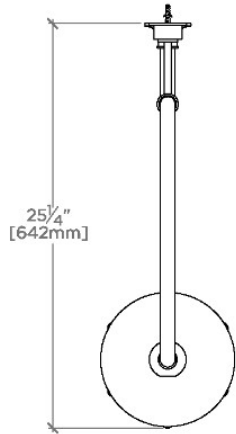

R.W. ATLAS

RWS48G

R.W. Atlas 8 1/2" Rain Showerhead with 20" Wall Mounted Gooseneck Shower Arm

SHOWN IN R.W. ATLAS 8 1/2" RAIN SHOWERHEAD WITH 20" WALL MOUNTED GOOSENECK SHOWER ARM | RWS48G

TECHNICAL DETAILS

Adjustable Versus Fixed Spray: Fixed
Fittings Hole Diameter: 1 1/4"
Inlet Connection Size: 1/2"
Inlet Connection Type: Female Straight Threads with Rubber Washer
Pivot: Y
Primary Material: Brass
Restricted Maximum Flow Rate: 1.75 gpm
Water Pressure Maximum: 85.0 psi
Water Pressure Minimum: 20.0 psi
Water Pressure Recommended: 45.0 psi

Made of Brass

Features a swivel 8 1/2" rain showerhead with easy clean rubber nozzles

Includes a 20" wall mounted gooseneck shower arm

Stocked in Brass, Chrome and Nickel

Rain showerhead available in 1.75gpm (6.6L/min) flow rate

CERTIFICATIONS

PRODUCT (NOTES)

R.W. Atlas 8 1/2" Rain Showerhead with 20" Wall Mounted
Gooseneck Shower Arm

TOP VIEW SCALE: 1"=1'-0"

FRONT VIEW SCALE: 1"=1'-0"

SIDE VIEW SCALE: 1"=1'-0"