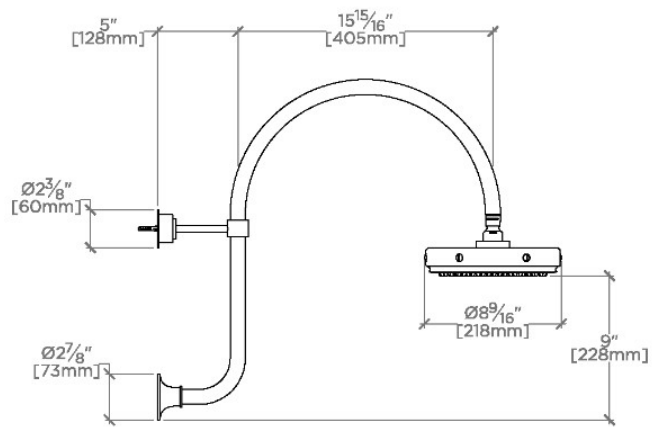

R.W. ATLAS

RWS48G

R.W. Atlas 8 1/2" Rain Showerhead with 20" Wall Mounted Gooseneck Shower Arm

SHOWN IN R.W. ATLAS 8 1/2" RAIN SHOWERHEAD WITH 20" WALL MOUNTED GOOSENECK SHOWER ARM | RWS48G

TECHNICAL DETAILS

Adjustable Versus Fixed Spray: Fixed
Fittings Hole Diameter: 1 1/4"
Inlet Connection Size: 1/2"
Inlet Connection Type: Female Straight Threads with Rubber Washer
Pivot: Y
Primary Material: Brass
Restricted Maximum Flow Rate: 1.75 gpm
Water Pressure Maximum: 85.0 psi
Water Pressure Minimum: 20.0 psi
Water Pressure Recommended: 45.0 psi

Made of Brass

Features a swivel 8 1/2" rain showerhead with easy clean rubber nozzles

Includes a 20" wall mounted gooseneck shower arm

Stocked in Brass, Chrome and Nickel

Rain showerhead available in 1.75gpm (6.6L/min) flow rate

CERTIFICATIONS

PRODUCT (NOTES)

R.W. Atlas 8 1/2" Rain Showerhead with 20" Wall Mounted
Gooseneck Shower Arm

TOP VIEW SCALE: 1"=1'-0"

FRONT VIEW SCALE: 1"=1'-0"

SIDE VIEW SCALE: 1"=1'-0"