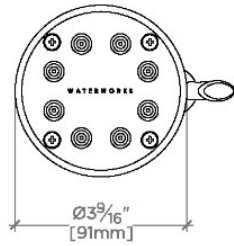

### TECHNICAL DETAILS

Adjustable Versus Fixed Spray: Adjustable Spray  
Inlet Connection Size: 1/2"  
Inlet Connection Type: Female Straight Threads with Rubber Washer  
Pivot: Y  
Primary Material: Brass  
Restricted Maximum Flow Rate: 1.75 gpm  
Water Pressure Maximum: 85.0 psi  
Water Pressure Minimum: 20.0 psi  
Water Pressure Recommended: 45.0 psi

### PRODUCT FEATURES

Made of Brass

Swiveling 3 1/2" showerhead

Adjustable showerhead features two spray patterns

Stocked in Brass, Chrome and Nickel

Showerhead available in 1.75gpm (6.6L/min) flow rate

## UNIVERSAL

USH304

Universal Transitional 3 1/2" Showerhead with Adjustable Spray

CEILING VIEW SCALE: 3"=1'-0"

FRONT VIEW SCALE: 3"=1'-0"

SIDE VIEW SCALE: 3"=1'-0"