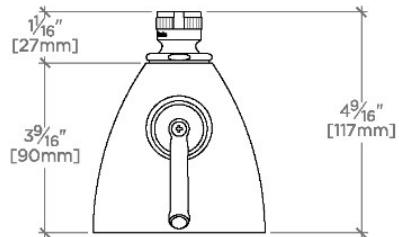

### TECHNICAL DETAILS

Adjustable Versus Fixed Spray: Adjustable Spray  
Inlet Connection Size: 1/2"  
Inlet Connection Type: Female Straight Threads with Rubber Washer  
Pivot: Y  
Primary Material: Brass  
Restricted Maximum Flow Rate: 1.75 gpm  
Water Pressure Maximum: 85.0 psi  
Water Pressure Minimum: 20.0 psi  
Water Pressure Recommended: 45.0 psi

### PRODUCT FEATURES

Made of Brass

Swiveling 3 1/2" showerhead

Adjustable showerhead features two spray patterns

Stocked in Brass, Chrome and Nickel

Showerhead available in 1.75gpm (6.6L/min) flow rate

## UNIVERSAL

USH304

Universal Transitional 3 1/2" Showerhead with Adjustable Spray

CEILING VIEW SCALE: 3"=1'-0"

FRONT VIEW SCALE: 3"=1'-0"

SIDE VIEW SCALE: 3"=1'-0"