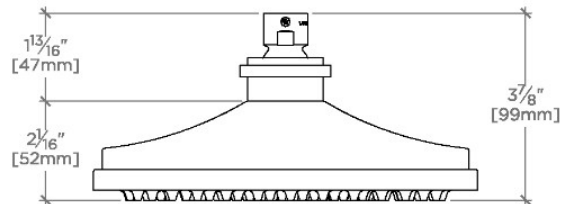

### TECHNICAL DETAILS

Adjustable Versus Fixed Spray: Fixed Spray  
Inlet Connection Size: 1/2"  
Inlet Connection Type: Female Straight Threads with Rubber Washer  
Pivot: Y  
Primary Material: Brass  
Restricted Maximum Flow Rate: 1.75 gpm  
Water Pressure Maximum: 85.0 psi  
Water Pressure Minimum: 20.0 psi  
Water Pressure Recommended: 45.0 psi

### PRODUCT (NOTES)

Universal Transitional 8" Rain Showerhead

CEILING VIEW

SCALE: 3"=1'-0"

FRONT VIEW

SCALE: 3"=1'-0"

SIDE VIEW

SCALE: 3"=1'-0"