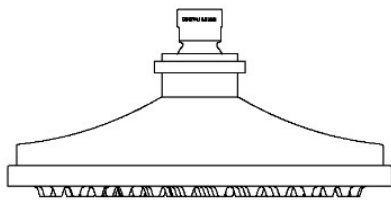

### TECHNICAL DETAILS

Adjustable Versus Fixed Spray: Fixed Spray  
Inlet Connection Size: 1/2"  
Inlet Connection Type: Female Straight Threads with Rubber Washer  
Pivot: Y  
Primary Material: Brass  
Restricted Maximum Flow Rate: 1.75 gpm  
Water Pressure Maximum: 85.0 psi  
Water Pressure Minimum: 20.0 psi  
Water Pressure Recommended: 45.0 psi

### PRODUCT (NOTES)

Universal Transitional 8" Rain Showerhead

CEILING VIEW

SCALE: 3"=1'-0"

FRONT VIEW

SCALE: 3"=1'-0"

SIDE VIEW

SCALE: 3"=1'-0"