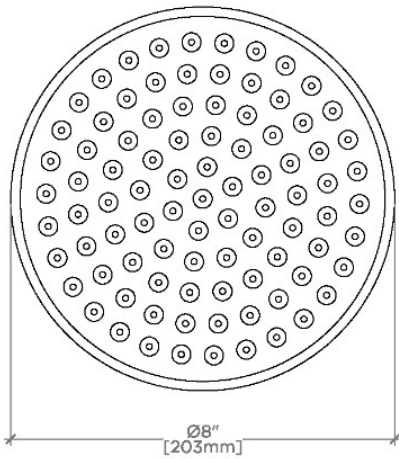

### TECHNICAL DETAILS

Adjustable Versus Fixed Spray: Fixed Spray  
Inlet Connection Size: 1/2"  
Inlet Connection Type: Female Straight Threads with Rubber Washer  
Pivot: Y  
Primary Material: Brass  
Restricted Maximum Flow Rate: 1.75 gpm  
Water Pressure Maximum: 85.0 psi  
Water Pressure Minimum: 20.0 psi  
Water Pressure Recommended: 45.0 psi

### PRODUCT FEATURES

Made of Brass

Swiveling 8" rain showerhead

Easy clean rubber nozzles prevent calcium buildup

Stocked in Brass, Chrome and Nickel

Rain showerhead available in 1.75gpm (6.6L/min) flow rate

### PRODUCT (NOTES)

Universal Transitional 8" Rain Showerhead

CEILING VIEW

SCALE: 3"=1'-0"

FRONT VIEW

SCALE: 3"=1'-0"

SIDE VIEW

SCALE: 3"=1'-0"