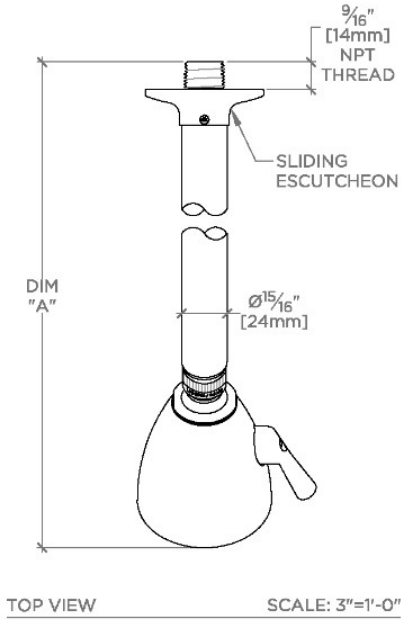

## RIVERUN

RRS334

Riverun 2 3/4" Showerhead with Adjustable Spray with 6" Wall Mounted 45 Degree Shower Arm

SHOWN IN RIVERUN 2 3/4" SHOWERHEAD WITH ADJUSTABLE SPRAY WITH 6" WALL MOUNTED 45 DEGREE SHOWER ARM | RRS334

### TECHNICAL DETAILS

Adjustable Versus Fixed Spray: Adjustable Spray  
Fittings Hole Diameter: 1 1/4"  
Inlet Connection Size: 1/2"  
Inlet Connection Type: Male NPT  
Pivot: Y  
Primary Material: Brass  
Restricted Maximum Flow Rate: 1.75 gpm  
Water Pressure Maximum: 85.0 psi  
Water Pressure Minimum: 20.0 psi  
Water Pressure Recommended: 45.0 psi

### PRODUCT FEATURES

Made of Brass

Features a swivel 2 3/4" showerhead with two adjustable spray patterns

Includes a 6" wall mounted 45 degree shower arm

Stocked in Brass, Chrome and Nickel

Showerhead available in 1.75gpm (6.6L/min) flow rate

## RIVERUN

RRS334

Riverun 2 3/4" Showerhead with Adjustable Spray with 6" Wall Mounted 45 Degree Shower Arm

STYLE NO.	DIM "A"	DIM "B"
DSS334	10 1/16" [256mm]	6 1/4" [158mm]
HGS334		
RRS334		
DSS335	12 1/16" [307mm]	8 1/4" [209mm]
HGS335		
RRS335		