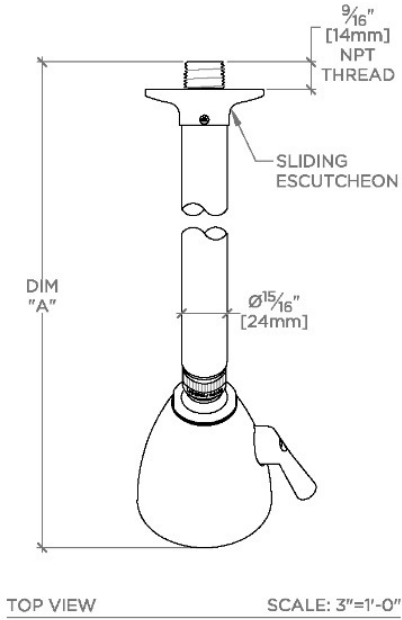

RIVERUN

RRS335

Riverun 2 3/4" Showerhead with Adjustable Spray with 8" Wall Mounted 45 Degree Shower Arm

SHOWN IN RIVERUN 2 3/4" SHOWERHEAD WITH ADJUSTABLE SPRAY WITH 8" WALL MOUNTED 45 DEGREE SHOWER ARM | RRS335

TECHNICAL DETAILS

Adjustable Versus Fixed Spray: Adjustable Spray
Fittings Hole Diameter: 1 1/4"
Inlet Connection Size: 1/2"
Inlet Connection Type: Male NPT
Pivot: Y
Primary Material: Brass
Restricted Maximum Flow Rate: 1.75 gpm
Water Pressure Maximum: 85.0 psi
Water Pressure Minimum: 20.0 psi
Water Pressure Recommended: 45.0 psi

Features a swivel 2 3/4" showerhead with two adjustable spray patterns

Includes a 8" wall mounted 45 degree shower arm

Stocked in Brass, Chrome and Nickel

Showerhead available in 1.75gpm (6.6L/min) flow rate

CERTIFICATIONS

PRODUCT (NOTES)

WATERWORKS

RIVERUN

RRS335

Riverun 2 3/4" Showerhead with Adjustable Spray with 8" Wall Mounted 45 Degree Shower Arm

STYLE NO.	DIM "A"	DIM "B"
DSS334	10 1/16" [256mm]	6 1/4" [158mm]
HGS334		
RRS334		
DSS335	12 1/16" [307mm]	8 1/4" [209mm]
HGS335		
RRS335		