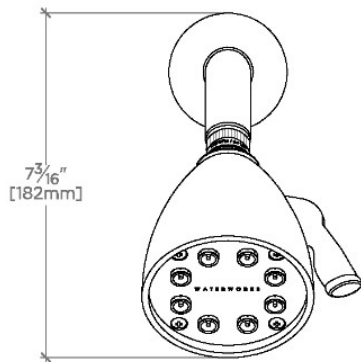

RIVERUN

RRS344

Riverun 3 1/2" Showerhead with Adjustable Spray with 6" Wall Mounted 45 Degree Shower Arm

SHOWN IN RIVERUN 3 1/2" SHOWERHEAD WITH ADJUSTABLE SPRAY WITH 6" WALL MOUNTED 45 DEGREE SHOWER ARM | RRS344

TECHNICAL DETAILS

Adjustable Versus Fixed Spray: Adjustable Spray
Fittings Hole Diameter: 1 1/4"
Inlet Connection Size: 1/2"
Inlet Connection Type: Male NPT
Pivot: Y
Primary Material: Brass
Restricted Maximum Flow Rate: 1.75 gpm
Water Pressure Maximum: 85.0 psi
Water Pressure Minimum: 20.0 psi
Water Pressure Recommended: 45.0 psi

CERTIFICATIONS

PRODUCT (NOTES)

WATERWORKS

RIVERUN

RRS344

Riverun 3 1/2" Showerhead with Adjustable Spray with 6" Wall Mounted 45 Degree Shower Arm

TOP VIEW

SCALE: 3"=1'-0"

STYLE NO.	DIM "A"	DIM "B"
DSS344	10 7/8" [276mm]	6 1/4" [158mm]
HGS344		
RRS344		
DSS345	12 7/8" [326mm]	8 1/4" [209mm]
HGS345		
RRS345		

FRONT VIEW

SCALE: 3"=1'-0"

SIDE VIEW

SCALE: 3"=1'-0"