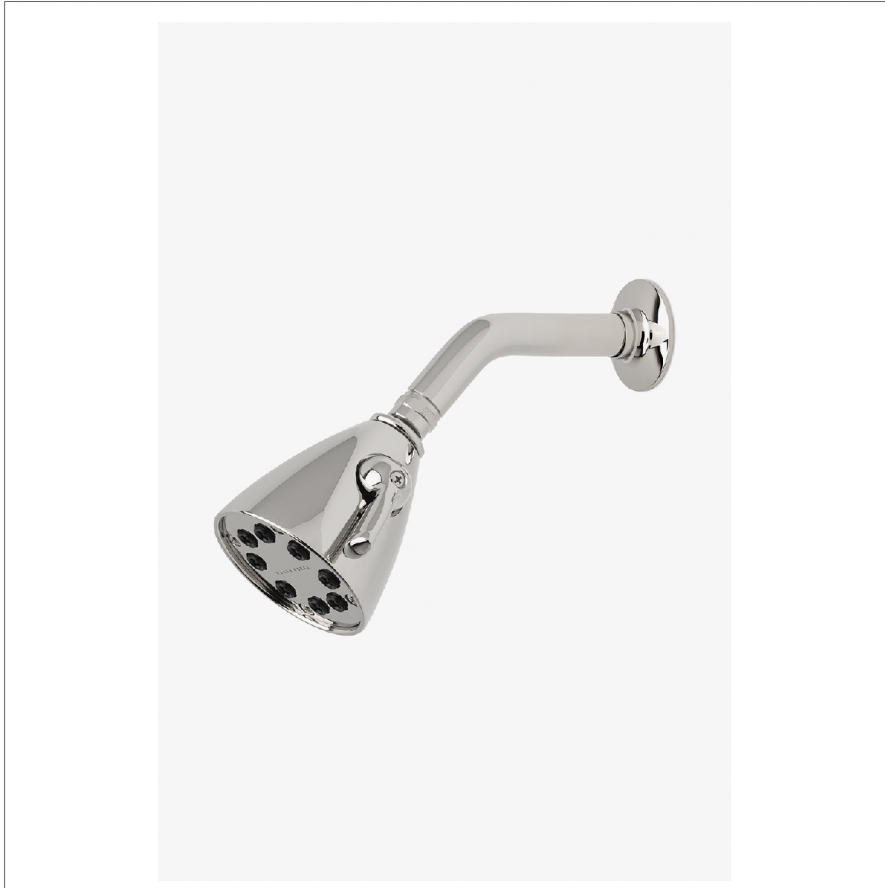

RIVERUN

RRS344

Riverun 3 1/2" Showerhead with Adjustable Spray with 6" Wall Mounted 45 Degree Shower Arm

SHOWN IN RIVERUN 3 1/2" SHOWERHEAD WITH ADJUSTABLE SPRAY WITH 6" WALL MOUNTED 45 DEGREE SHOWER ARM | RRS344

TECHNICAL DETAILS

Adjustable Versus Fixed Spray: Adjustable Spray
Fittings Hole Diameter: 1 1/4"
Inlet Connection Size: 1/2"
Inlet Connection Type: Male NPT
Pivot: Y
Primary Material: Brass
Restricted Maximum Flow Rate: 1.75 gpm
Water Pressure Maximum: 85.0 psi
Water Pressure Minimum: 20.0 psi
Water Pressure Recommended: 45.0 psi

Features a swivel 3 1/2" showerhead with two adjustable spray patterns

Includes a 6" wall mounted 45 degree shower arm

Stocked in Brass, Chrome, Nickel and Matte Nickel

Showerhead available in 1.75gpm (6.6L/min) flow rate

CERTIFICATIONS

PRODUCT (NOTES)

WATERWORKS

RIVERUN

RRS344

Riverun 3 1/2" Showerhead with Adjustable Spray with 6" Wall Mounted 45 Degree Shower Arm

TOP VIEW

SCALE: 3"=1'-0"