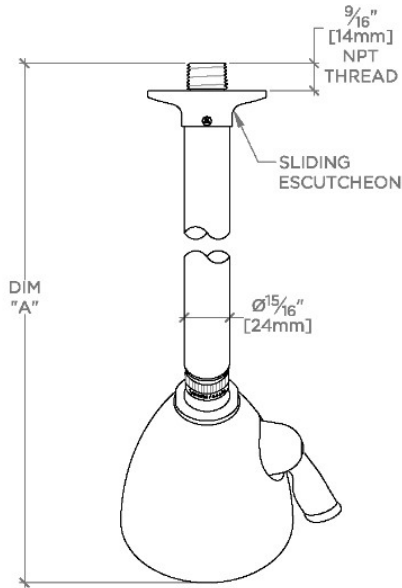

TECHNICAL DETAILS

Adjustable Versus Fixed Spray: Adjustable Spray
Fittings Hole Diameter: 1 1/4"
Inlet Connection Size: 1/2"
Inlet Connection Type: Male NPT
Pivot: Y
Primary Material: Brass
Restricted Maximum Flow Rate: 1.75 gpm
Water Pressure Maximum: 85.0 psi
Water Pressure Minimum: 20.0 psi
Water Pressure Recommended: 45.0 psi

Features a swivel 3 1/2" showerhead with two adjustable spray patterns

Includes a 6" wall mounted 45 degree shower arm

Stocked in Brass, Chrome, Nickel and Matte Nickel

Showerhead available in 1.75gpm (6.6L/min) flow rate

CERTIFICATIONS

PRODUCT (NOTES)

WATERWORKS

RIVERUN

RRS344

Riverun 3 1/2" Showerhead with Adjustable Spray with 6" Wall Mounted 45 Degree Shower Arm

TOP VIEW

SCALE: 3"=1'-0"

STYLE NO.	DIM "A"	DIM "B"
DSS344	10 7/8" [276mm]	6 1/4" [158mm]
HGS344		
RRS344		
DSS345	12 7/8" [326mm]	8 1/4" [209mm]
HGS345		
RRS345		

FRONT VIEW

SCALE: 3"=1'-0"

SIDE VIEW

SCALE: 3"=1'-0"