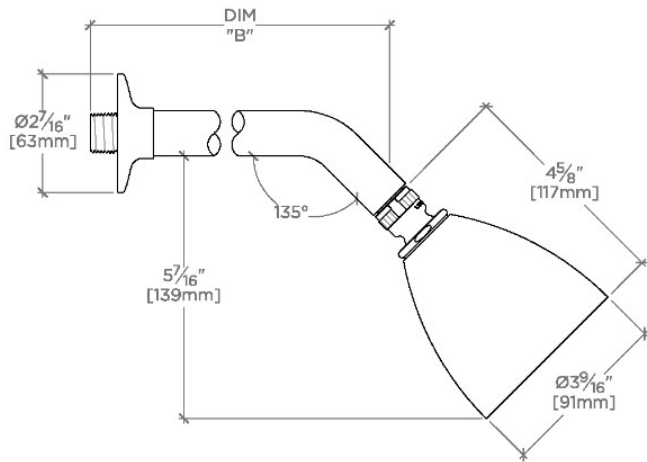

TECHNICAL DETAILS

Adjustable Versus Fixed Spray: Adjustable Spray
Fittings Hole Diameter: 1 1/4"
Inlet Connection Size: 1/2"
Inlet Connection Type: Male NPT
Pivot: Y
Primary Material: Brass
Restricted Maximum Flow Rate: 1.75 gpm
Water Pressure Maximum: 85.0 psi
Water Pressure Minimum: 20.0 psi
Water Pressure Recommended: 45.0 psi

Features a swivel 3 1/2" showerhead with two adjustable spray patterns

Includes a 6" wall mounted 45 degree shower arm

Stocked in Brass, Chrome, Nickel and Matte Nickel

Showerhead available in 1.75gpm (6.6L/min) flow rate

CERTIFICATIONS

PRODUCT (NOTES)

WATERWORKS

RIVERUN

RRS344

Riverun 3 1/2" Showerhead with Adjustable Spray with 6" Wall Mounted 45 Degree Shower Arm

TOP VIEW

SCALE: 3"=1'-0"

STYLE NO.	DIM "A"	DIM "B"
DSS344	10 7/8" [276mm]	6 1/4" [158mm]
HGS344		
RRS344		
DSS345	12 7/8" [326mm]	8 1/4" [209mm]
HGS345		
RRS345		

FRONT VIEW

SCALE: 3"=1'-0"

SIDE VIEW

SCALE: 3"=1'-0"