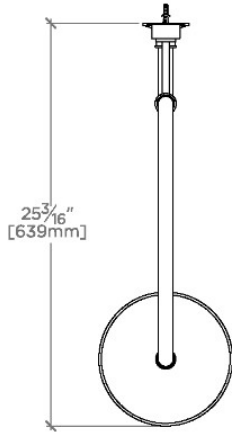

OPUS

OPS18G

Opus 8" Rain Showerhead with 20" Wall Mounted Gooseneck Shower Arm

SHOWN IN OPUS 8" RAIN SHOWERHEAD WITH 20" WALL MOUNTED GOOSENECK SHOWER ARM | OPS18G

TECHNICAL DETAILS

Adjustable Versus Fixed Spray: Fixed
Fittings Hole Diameter: 1 1/4"
Inlet Connection Size: 1/2"
Inlet Connection Type: Female Straight Threads with Rubber Washer
Pivot: Y
Primary Material: Brass
Restricted Maximum Flow Rate: 1.75 gpm
Water Pressure Maximum: 85.0 psi
Water Pressure Minimum: 20.0 psi
Water Pressure Recommended: 45.0 psi

Includes a 20" wall mounted gooseneck shower arm

Stocked in Brass, Chrome and Nickel

Rain showerhead available in 1.75gpm (6.6L/min) flow rate

CERTIFICATIONS

PRODUCT (NOTES)

Opus 8" Rain Showerhead with 20" Wall Mounted Gooseneck Shower Arm

TOP VIEW SCALE: 1"=1'-0"

FRONT VIEW SCALE: 1"=1'-0"

SIDE VIEW SCALE: 1"=1'-0"