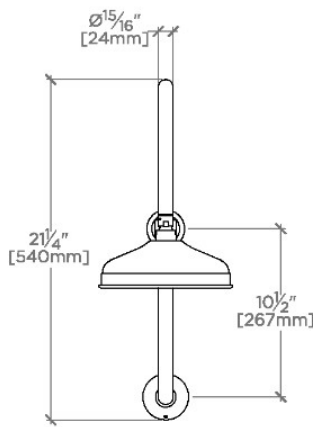

OPUS

OPS18G

Opus 8" Rain Showerhead with 20" Wall Mounted Gooseneck Shower Arm

SHOWN IN OPUS 8" RAIN SHOWERHEAD WITH 20" WALL MOUNTED GOOSENECK SHOWER ARM | OPS18G

TECHNICAL DETAILS

Adjustable Versus Fixed Spray: Fixed
Fittings Hole Diameter: 1 1/4"
Inlet Connection Size: 1/2"
Inlet Connection Type: Female Straight Threads with Rubber Washer
Pivot: Y
Primary Material: Brass
Restricted Maximum Flow Rate: 1.75 gpm
Water Pressure Maximum: 85.0 psi
Water Pressure Minimum: 20.0 psi
Water Pressure Recommended: 45.0 psi

Includes a 20" wall mounted gooseneck shower arm

Stocked in Brass, Chrome and Nickel

Rain showerhead available in 1.75gpm (6.6L/min) flow rate

CERTIFICATIONS

PRODUCT (NOTES)

Opus 8" Rain Showerhead with 20" Wall Mounted Gooseneck Shower Arm

TOP VIEW SCALE: 1"=1'-0"

FRONT VIEW SCALE: 1"=1'-0"

SIDE VIEW SCALE: 1"=1'-0"