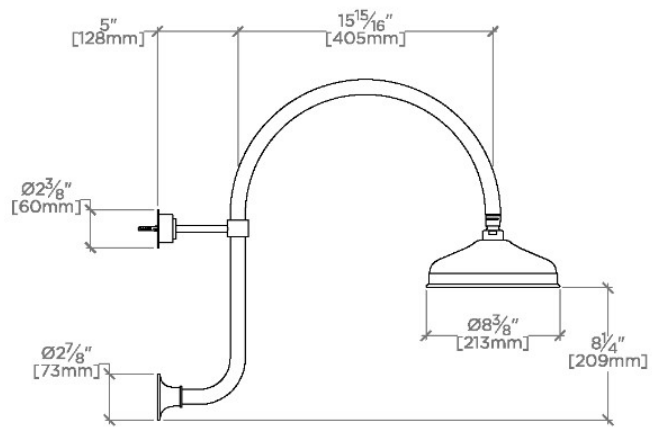

OPUS

OPS18G

Opus 8" Rain Showerhead with 20" Wall Mounted Gooseneck Shower Arm

SHOWN IN OPUS 8" RAIN SHOWERHEAD WITH 20" WALL MOUNTED GOOSENECK SHOWER ARM | OPS18G

TECHNICAL DETAILS

Adjustable Versus Fixed Spray: Fixed
Fittings Hole Diameter: 1 1/4"
Inlet Connection Size: 1/2"
Inlet Connection Type: Female Straight Threads with Rubber Washer
Pivot: Y
Primary Material: Brass
Restricted Maximum Flow Rate: 1.75 gpm
Water Pressure Maximum: 85.0 psi
Water Pressure Minimum: 20.0 psi
Water Pressure Recommended: 45.0 psi

Includes a 20" wall mounted gooseneck shower arm

Stocked in Brass, Chrome and Nickel

Rain showerhead available in 1.75gpm (6.6L/min) flow rate

CERTIFICATIONS

PRODUCT (NOTES)

Opus 8" Rain Showerhead with 20" Wall Mounted Gooseneck Shower Arm

TOP VIEW SCALE: 1"=1'-0"

FRONT VIEW SCALE: 1"=1'-0"

SIDE VIEW SCALE: 1"=1'-0"