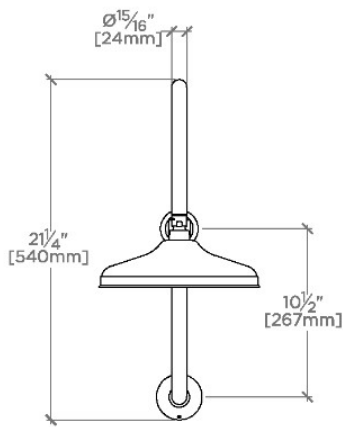

## EASTON

EAS10G

Easton 10" Rain Showerhead with 20" Wall Mounted  
Gooseneck Shower Arm

SHOWN IN EASTON 10" RAIN SHOWERHEAD WITH 20" WALL MOUNTED GOOSENECK SHOWER ARM | EAS10G

### TECHNICAL DETAILS

Adjustable Versus Fixed Spray: Fixed  
Fittings Hole Diameter: 1 1/4"  
Inlet Connection Size: 1/2"  
Inlet Connection Type: Female Straight Threads with  
Rubber Washer  
Pivot: Y  
Primary Material: Brass  
Restricted Maximum Flow Rate: 1.75 gpm  
Water Pressure Maximum: 85.0 psi  
Water Pressure Minimum: 20.0 psi  
Water Pressure Recommended: 45.0 psi

### PRODUCT FEATURES

Made of Brass

Features a swivel 10" rain showerhead with easy clean rubber nozzles

Includes a 20" wall mounted gooseneck shower arm

Stocked in Brass, Chrome and Nickel

Rain showerhead available in 1.75gpm (6.6L/min) flow rate

### PRODUCT (NOTES)

Easton 10" Rain Showerhead with 20" Wall Mounted  
Gooseneck Shower Arm

TOP VIEW SCALE: 1"=1'-0"

FRONT VIEW SCALE: 1"=1'-0"

SIDE VIEW SCALE: 1"=1'-0"