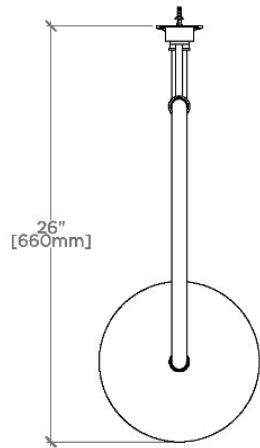

## EASTON

EAS10G

Easton 10" Rain Showerhead with 20" Wall Mounted  
Gooseneck Shower Arm

SHOWN IN EASTON 10" RAIN SHOWERHEAD WITH 20" WALL MOUNTED GOOSENECK SHOWER ARM | EAS10G

### TECHNICAL DETAILS

Adjustable Versus Fixed Spray: Fixed  
Fittings Hole Diameter: 1 1/4"  
Inlet Connection Size: 1/2"  
Inlet Connection Type: Female Straight Threads with  
Rubber Washer  
Pivot: Y  
Primary Material: Brass  
Restricted Maximum Flow Rate: 1.75 gpm  
Water Pressure Maximum: 85.0 psi  
Water Pressure Minimum: 20.0 psi  
Water Pressure Recommended: 45.0 psi

### PRODUCT FEATURES

Made of Brass

Features a swivel 10" rain showerhead with easy clean rubber nozzles

Includes a 20" wall mounted gooseneck shower arm

Stocked in Brass, Chrome and Nickel

Rain showerhead available in 1.75gpm (6.6L/min) flow rate

### PRODUCT (NOTES)

Easton 10" Rain Showerhead with 20" Wall Mounted  
Gooseneck Shower Arm

TOP VIEW SCALE: 1"=1'-0"

FRONT VIEW SCALE: 1"=1'-0"

SIDE VIEW SCALE: 1"=1'-0"