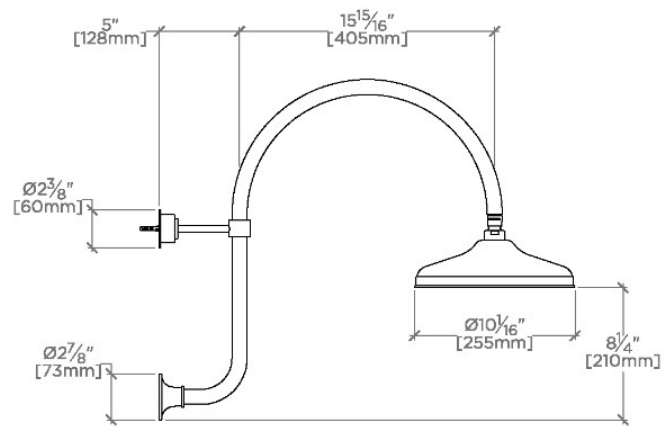

## EASTON

EAS10G

Easton 10" Rain Showerhead with 20" Wall Mounted  
Gooseneck Shower Arm

SHOWN IN EASTON 10" RAIN SHOWERHEAD WITH 20" WALL MOUNTED GOOSENECK SHOWER ARM | EAS10G

### TECHNICAL DETAILS

Adjustable Versus Fixed Spray: Fixed  
Fittings Hole Diameter: 1 1/4"  
Inlet Connection Size: 1/2"  
Inlet Connection Type: Female Straight Threads with  
Rubber Washer  
Pivot: Y  
Primary Material: Brass  
Restricted Maximum Flow Rate: 1.75 gpm  
Water Pressure Maximum: 85.0 psi  
Water Pressure Minimum: 20.0 psi  
Water Pressure Recommended: 45.0 psi

### PRODUCT FEATURES

Made of Brass

Features a swivel 10" rain showerhead with easy clean rubber nozzles

Includes a 20" wall mounted gooseneck shower arm

Stocked in Brass, Chrome and Nickel

Rain showerhead available in 1.75gpm (6.6L/min) flow rate

### PRODUCT (NOTES)

Easton 10" Rain Showerhead with 20" Wall Mounted  
Gooseneck Shower Arm

TOP VIEW SCALE: 1"=1'-0"

FRONT VIEW SCALE: 1"=1'-0"

SIDE VIEW SCALE: 1"=1'-0"