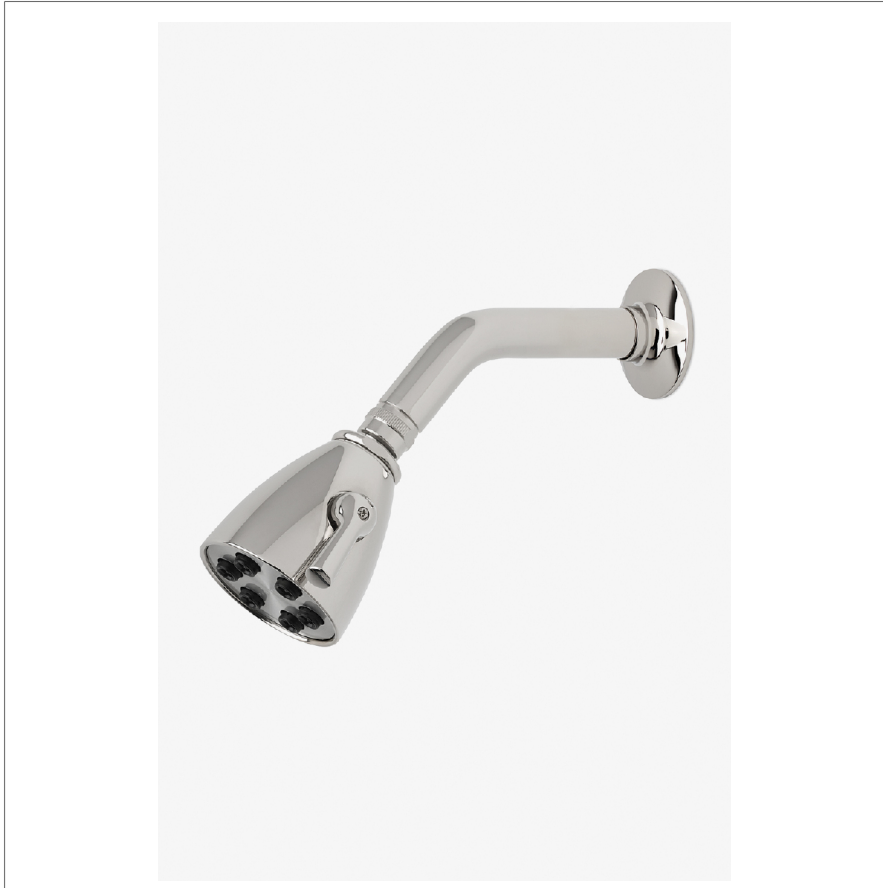

## DASH

DSS334

Dash 2 3/4" Showerhead with Adjustable Spray with 6" Wall Mounted 45 Degree Shower Arm

SHOWN IN DASH 2 3/4" SHOWERHEAD WITH ADJUSTABLE SPRAY WITH 6" WALL MOUNTED 45 DEGREE SHOWER ARM | DSS334

### TECHNICAL DETAILS

Adjustable Versus Fixed Spray: Adjustable Spray  
Fittings Hole Diameter: 1 1/4"  
Inlet Connection Size: 1/2"  
Inlet Connection Type: Male NPT  
Pivot: Y  
Primary Material: Brass  
Restricted Maximum Flow Rate: 1.75 gpm  
Water Pressure Maximum: 85.0 psi  
Water Pressure Minimum: 20.0 psi  
Water Pressure Recommended: 45.0 psi

### INSPIRATION

A blend of art and function, Dash pays homage to design elements of the 1930s with pared-down shapes, softened curves and minimal details.

### PRODUCT FEATURES

Made of Brass

Features a swivel 2 3/4" showerhead with two adjustable spray patterns

Includes a 6" wall mounted 45 degree shower arm

Stocked in Brass, Chrome and Nickel

Showerhead available in 1.75gpm (6.6L/min) flow rate