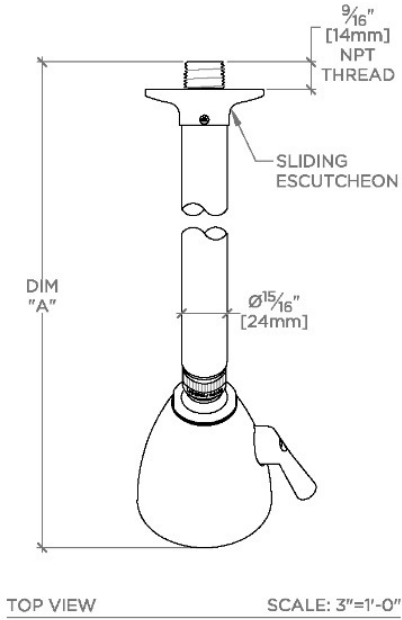

## DASH

DSS334

Dash 2 3/4" Showerhead with Adjustable Spray with 6" Wall Mounted 45 Degree Shower Arm

SHOWN IN DASH 2 3/4" SHOWERHEAD WITH ADJUSTABLE SPRAY WITH 6" WALL MOUNTED 45 DEGREE SHOWER ARM | DSS334

### TECHNICAL DETAILS

Adjustable Versus Fixed Spray: Adjustable Spray  
Fittings Hole Diameter: 1 1/4"  
Inlet Connection Size: 1/2"  
Inlet Connection Type: Male NPT  
Pivot: Y  
Primary Material: Brass  
Restricted Maximum Flow Rate: 1.75 gpm  
Water Pressure Maximum: 85.0 psi  
Water Pressure Minimum: 20.0 psi  
Water Pressure Recommended: 45.0 psi

### PRODUCT FEATURES

Made of Brass

Features a swivel 2 3/4" showerhead with two adjustable spray patterns

Includes a 6" wall mounted 45 degree shower arm

Stocked in Brass, Chrome and Nickel

Showerhead available in 1.75gpm (6.6L/min) flow rate

## DASH

DSS334

Dash 2 3/4" Showerhead with Adjustable Spray with 6" Wall Mounted 45 Degree Shower Arm

STYLE NO.	DIM "A"	DIM "B"
DSS334	10 1/16" [256mm]	6 1/4" [158mm]
HGS334		
RRS334		
DSS335	12 1/16" [307mm]	8 1/4" [209mm]
HGS335		
RRS335		