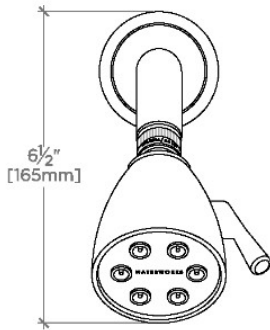

TECHNICAL DETAILS

Adjustable Versus Fixed Spray: Adjustable
Fittings Hole Diameter: 1 1/4"
Inlet Connection Size: 1/2"
Inlet Connection Type: Male NPT
Pivot: Y
Primary Material: Brass
Restricted Maximum Flow Rate: 1.75 gpm
Water Pressure Maximum: 85.0 psi
Water Pressure Minimum: 20.0 psi
Water Pressure Recommended: 45.0 psi

CODES & STANDARDS

PRODUCT FEATURES

- Made of Brass
- Features a swivel 2 3/4" showerhead with two adjustable spray patterns
- Includes a 6" wall mounted 45 degree shower arm
- Stocked in Brass, Chrome and Nickel
- Showerhead available in 1.75gpm (6.6L/min) flow rate

CERTIFICATIONS

PRODUCT (NOTES)

AERO

AES334

Aero 2 3/4" Showerhead with Adjustable Spray with 6" Wall Mounted 45 Degree Shower Arm

TOP VIEW SCALE: 3"=1'-0"

STYLE NO.	DIM "A"	DIM "B"
AES334	10 1/16" [256mm]	6 3/4" [158mm]
TRS334		
AES335	12 1/16" [307mm]	8 3/4" [209mm]
TRS335		

FRONT VIEW SCALE: 3"=1'-0"

SIDE VIEW SCALE: 3"=1'-0"