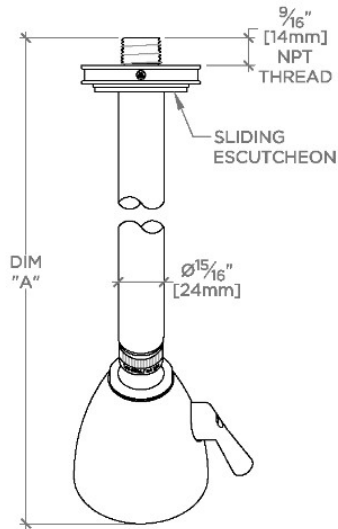

TECHNICAL DETAILS

Adjustable Versus Fixed Spray: Adjustable
Fittings Hole Diameter: 1 1/4"
Inlet Connection Size: 1/2"
Inlet Connection Type: Male NPT
Pivot: Y
Primary Material: Brass
Restricted Maximum Flow Rate: 1.75 gpm
Water Pressure Maximum: 85.0 psi
Water Pressure Minimum: 20.0 psi
Water Pressure Recommended: 45.0 psi

CODES & STANDARDS

PRODUCT FEATURES

- Made of Brass
- Features a swivel 2 3/4" showerhead with two adjustable spray patterns
- Includes a 6" wall mounted 45 degree shower arm
- Stocked in Brass, Chrome and Nickel
- Showerhead available in 1.75gpm (6.6L/min) flow rate

CERTIFICATIONS

PRODUCT (NOTES)

AERO

AES334

Aero 2 3/4" Showerhead with Adjustable Spray with 6" Wall Mounted 45 Degree Shower Arm

TOP VIEW SCALE: 3"=1'-0"

STYLE NO.	DIM "A"	DIM "B"
AES334	10 1/16" [256mm]	6 3/4" [158mm]
TRS334		
AES335	12 1/16" [307mm]	8 3/4" [209mm]
TRS335		

FRONT VIEW SCALE: 3"=1'-0"

SIDE VIEW SCALE: 3"=1'-0"