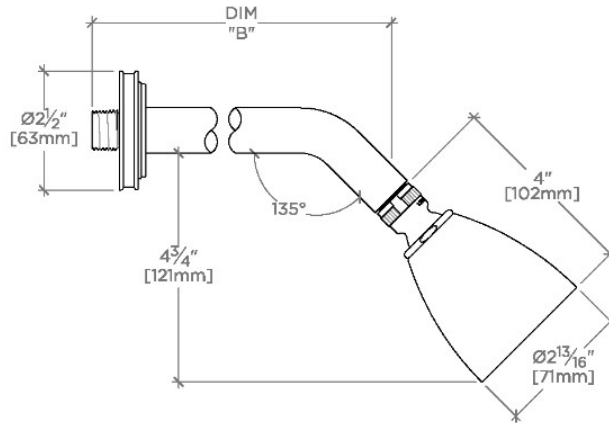

TECHNICAL DETAILS

Adjustable Versus Fixed Spray: Adjustable
Fittings Hole Diameter: 1 1/4"
Inlet Connection Size: 1/2"
Inlet Connection Type: Male NPT
Pivot: Y
Primary Material: Brass
Restricted Maximum Flow Rate: 1.75 gpm
Water Pressure Maximum: 85.0 psi
Water Pressure Minimum: 20.0 psi
Water Pressure Recommended: 45.0 psi

CODES & STANDARDS

PRODUCT FEATURES

- Made of Brass
- Features a swivel 2 3/4" showerhead with two adjustable spray patterns
- Includes a 6" wall mounted 45 degree shower arm
- Stocked in Brass, Chrome and Nickel
- Showerhead available in 1.75gpm (6.6L/min) flow rate

CERTIFICATIONS

PRODUCT (NOTES)

AERO

AES334

Aero 2 3/4" Showerhead with Adjustable Spray with 6" Wall Mounted 45 Degree Shower Arm

TOP VIEW SCALE: 3"=1'-0"

STYLE NO.	DIM "A"	DIM "B"
AES334	10 1/16" [256mm]	6 3/4" [158mm]
TRS334		
AES335	12 1/16" [307mm]	8 3/4" [209mm]
TRS335		

FRONT VIEW SCALE: 3"=1'-0"

SIDE VIEW SCALE: 3"=1'-0"