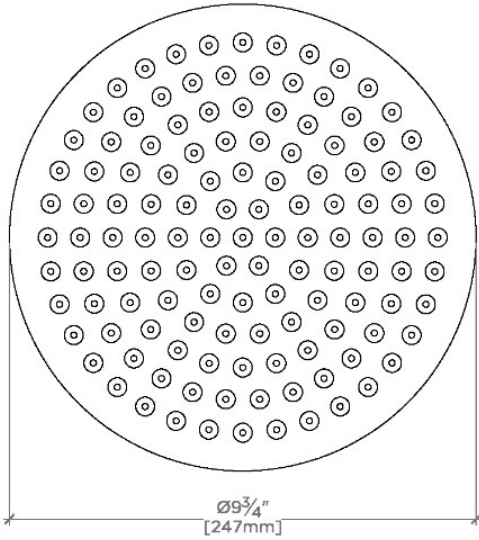

ISLA

ISS201

Isla 10" Rain Showerhead with 12" Ceiling Mounted Shower Arm

SHOWN IN ISLA 10" RAIN SHOWERHEAD WITH 12" CEILING MOUNTED SHOWER ARM | ISS201

TECHNICAL DETAILS

Adjustable Versus Fixed Spray: Fixed
Fittings Hole Diameter: 1 1/4"
Inlet Connection Size: 1/2"
Inlet Connection Type: Male NPT
Pivot: Y
Primary Material: Brass
Restricted Maximum Flow Rate: 1.75 gpm
Water Pressure Maximum: 85.0 psi
Water Pressure Minimum: 20.0 psi
Water Pressure Recommended: 45.0 psi

CERTIFICATIONS

PRODUCT (NOTES)

WATERWORKS

ISLA

ISS201

Isla 10" Rain Showerhead with 12" Ceiling Mounted Shower Arm

CEILING VIEW

SCALE: 3"=1'-0"

STYLE NO.	DIM "A"	DIM "B"
FLS200	10 ⁵ / ₁₆ " [261mm]	6 ⁹ / ₁₆ " [167mm]
ISS200		
FLS201	16 ⁵ / ₁₆ " [414mm]	12 ⁹ / ₁₆ " [319mm]
ISS201		
FLS202	22 ⁵ / ₁₆ " [566mm]	18 ⁹ / ₁₆ " [472mm]
ISS202		

FRONT VIEW

SCALE: 3"=1'-0"

SIDE VIEW

SCALE: 3"=1'-0"