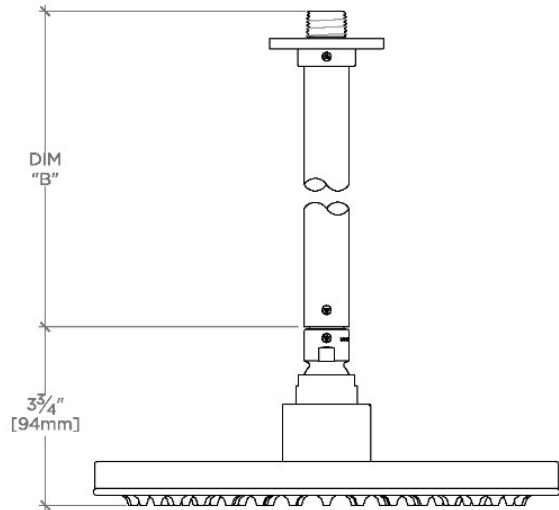

ISLA

ISS201

Isla 10" Rain Showerhead with 12" Ceiling Mounted Shower Arm

SHOWN IN ISLA 10" RAIN SHOWERHEAD WITH 12" CEILING MOUNTED SHOWER ARM | ISS201

TECHNICAL DETAILS

Adjustable Versus Fixed Spray: Fixed
Fittings Hole Diameter: 1 1/4"
Inlet Connection Size: 1/2"
Inlet Connection Type: Male NPT
Pivot: Y
Primary Material: Brass
Restricted Maximum Flow Rate: 1.75 gpm
Water Pressure Maximum: 85.0 psi
Water Pressure Minimum: 20.0 psi
Water Pressure Recommended: 45.0 psi

CERTIFICATIONS

PRODUCT (NOTES)

WATERWORKS

ISLA

ISS201

Isla 10" Rain Showerhead with 12" Ceiling Mounted Shower Arm

CEILING VIEW

SCALE: 3"=1'-0"

STYLE NO.	DIM "A"	DIM "B"
FLS200	10 ⁵ / ₁₆ " [261mm]	6 ⁹ / ₁₆ " [167mm]
ISS200		
FLS201	16 ⁵ / ₁₆ " [414mm]	12 ⁹ / ₁₆ " [319mm]
ISS201		
FLS202	22 ⁵ / ₁₆ " [566mm]	18 ⁹ / ₁₆ " [472mm]
ISS202		

FRONT VIEW

SCALE: 3"=1'-0"

SIDE VIEW

SCALE: 3"=1'-0"