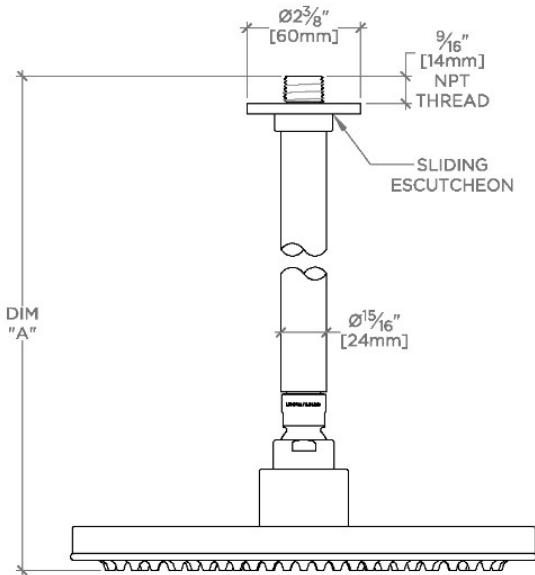

ISLA

ISS201

Isla 10" Rain Showerhead with 12" Ceiling Mounted Shower Arm

SHOWN IN ISLA 10" RAIN SHOWERHEAD WITH 12" CEILING MOUNTED SHOWER ARM | ISS201

TECHNICAL DETAILS

Adjustable Versus Fixed Spray: Fixed
Fittings Hole Diameter: 1 1/4"
Inlet Connection Size: 1/2"
Inlet Connection Type: Male NPT
Pivot: Y
Primary Material: Brass
Restricted Maximum Flow Rate: 1.75 gpm
Water Pressure Maximum: 85.0 psi
Water Pressure Minimum: 20.0 psi
Water Pressure Recommended: 45.0 psi

CERTIFICATIONS

PRODUCT (NOTES)

WATERWORKS

ISLA

ISS201

Isla 10" Rain Showerhead with 12" Ceiling Mounted Shower Arm

CEILING VIEW

SCALE: 3"=1'-0"

STYLE NO.	DIM "A"	DIM "B"
FLS200	10 ⁵ / ₁₆ " [261mm]	6 ⁹ / ₁₆ " [167mm]
ISS200		
FLS201	16 ⁵ / ₁₆ " [414mm]	12 ⁹ / ₁₆ " [319mm]
ISS201		
FLS202	22 ⁵ / ₁₆ " [566mm]	18 ⁹ / ₁₆ " [472mm]
ISS202		

FRONT VIEW

SCALE: 3"=1'-0"

SIDE VIEW

SCALE: 3"=1'-0"