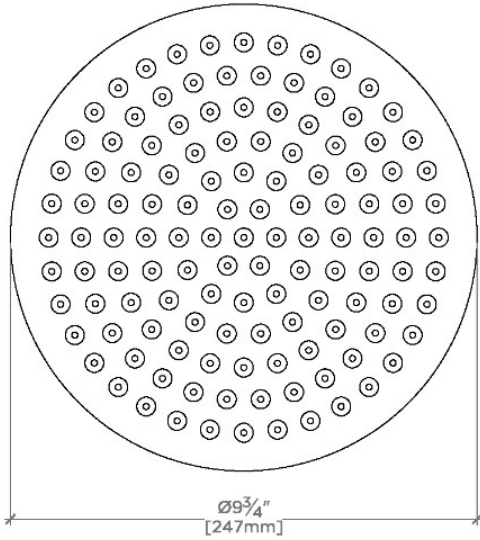

### TECHNICAL DETAILS

Adjustable Versus Fixed Spray: Fixed  
Fittings Hole Diameter: 1 1/4"  
Inlet Connection Size: 1/2"  
Inlet Connection Type: Male NPT  
Pivot: Y  
Primary Material: Brass  
Restricted Maximum Flow Rate: 1.75 gpm  
Water Pressure Maximum: 85.0 psi  
Water Pressure Minimum: 20.0 psi  
Water Pressure Recommended: 45.0 psi

## ISLA

ISS200

Isla 10" Rain Showerhead with 6" Ceiling Mounted Shower Arm

CEILING VIEW

SCALE: 3"=1'-0"

STYLE NO.	DIM "A"	DIM "B"
FLS200	10 <sup>5</sup> / <sub>16</sub> " [261mm]	6 <sup>9</sup> / <sub>16</sub> " [167mm]
ISS200		
FLS201	16 <sup>5</sup> / <sub>16</sub> " [414mm]	12 <sup>9</sup> / <sub>16</sub> " [319mm]
ISS201		
FLS202	22 <sup>5</sup> / <sub>16</sub> " [566mm]	18 <sup>9</sup> / <sub>16</sub> " [472mm]
ISS202		

FRONT VIEW

SCALE: 3"=1'-0"

SIDE VIEW

SCALE: 3"=1'-0"