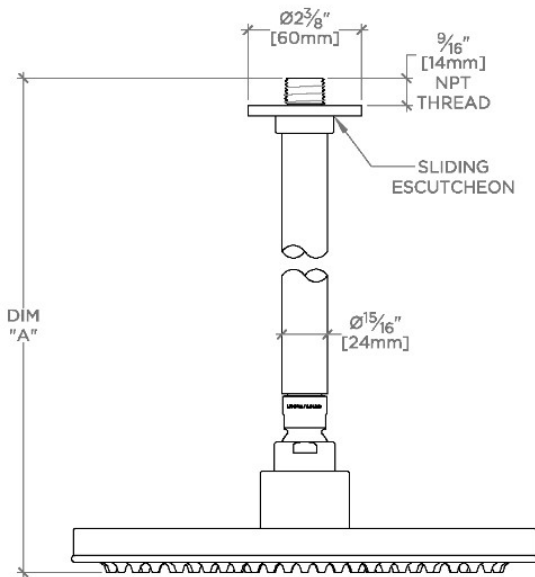

## ISLA

ISS200

Isla 10" Rain Showerhead with 6" Ceiling Mounted Shower Arm

SHOWN IN ISLA 10" RAIN SHOWERHEAD WITH 6" CEILING MOUNTED SHOWER ARM | ISS200

### TECHNICAL DETAILS

Adjustable Versus Fixed Spray: Fixed  
Fittings Hole Diameter: 1 1/4"  
Inlet Connection Size: 1/2"  
Inlet Connection Type: Male NPT  
Pivot: Y  
Primary Material: Brass  
Restricted Maximum Flow Rate: 1.75 gpm  
Water Pressure Maximum: 85.0 psi  
Water Pressure Minimum: 20.0 psi  
Water Pressure Recommended: 45.0 psi

## ISLA

ISS200

Isla 10" Rain Showerhead with 6" Ceiling Mounted Shower Arm

CEILING VIEW

SCALE: 3"=1'-0"

STYLE NO.	DIM "A"	DIM "B"
FLS200	10 <sup>5</sup> / <sub>16</sub> " [261mm]	6 <sup>9</sup> / <sub>16</sub> " [167mm]
ISS200		
FLS201	16 <sup>5</sup> / <sub>16</sub> " [414mm]	12 <sup>9</sup> / <sub>16</sub> " [319mm]
ISS201		
FLS202	22 <sup>5</sup> / <sub>16</sub> " [566mm]	18 <sup>9</sup> / <sub>16</sub> " [472mm]
ISS202		

FRONT VIEW

SCALE: 3"=1'-0"

SIDE VIEW

SCALE: 3"=1'-0"