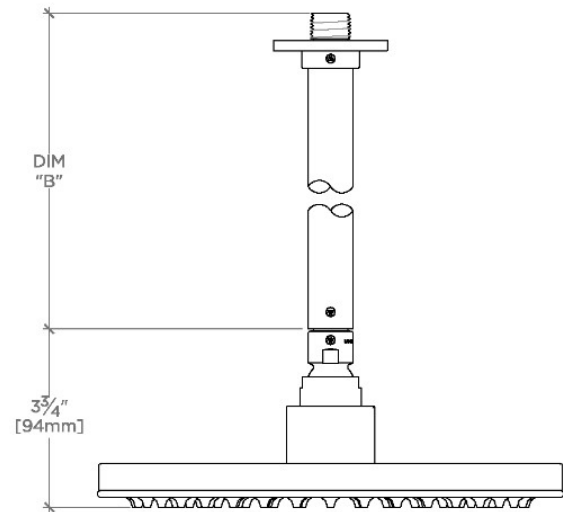

## ISLA

ISS200

Isla 10" Rain Showerhead with 6" Ceiling Mounted Shower Arm

SHOWN IN ISLA 10" RAIN SHOWERHEAD WITH 6" CEILING MOUNTED SHOWER ARM | ISS200

### TECHNICAL DETAILS

Adjustable Versus Fixed Spray: Fixed  
Fittings Hole Diameter: 1 1/4"  
Inlet Connection Size: 1/2"  
Inlet Connection Type: Male NPT  
Pivot: Y  
Primary Material: Brass  
Restricted Maximum Flow Rate: 1.75 gpm  
Water Pressure Maximum: 85.0 psi  
Water Pressure Minimum: 20.0 psi  
Water Pressure Recommended: 45.0 psi

## ISLA

ISS200

Isla 10" Rain Showerhead with 6" Ceiling Mounted Shower Arm

CEILING VIEW

SCALE: 3"=1'-0"

STYLE NO.	DIM "A"	DIM "B"
FLS200	10 <sup>5</sup> / <sub>16</sub> " [261mm]	6 <sup>9</sup> / <sub>16</sub> " [167mm]
ISS200		
FLS201	16 <sup>5</sup> / <sub>16</sub> " [414mm]	12 <sup>9</sup> / <sub>16</sub> " [319mm]
ISS201		
FLS202	22 <sup>5</sup> / <sub>16</sub> " [566mm]	18 <sup>9</sup> / <sub>16</sub> " [472mm]
ISS202		

FRONT VIEW

SCALE: 3"=1'-0"

SIDE VIEW

SCALE: 3"=1'-0"