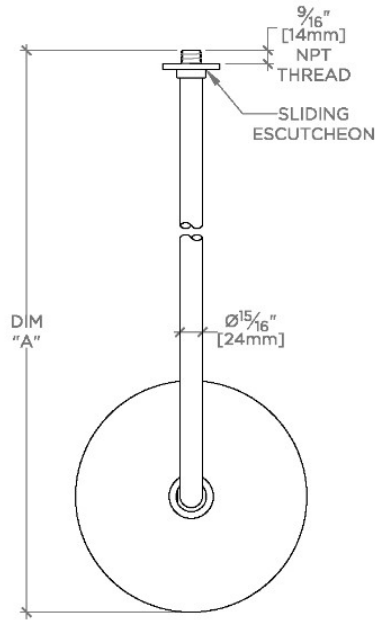

### TECHNICAL DETAILS

Adjustable Versus Fixed Spray: Fixed  
Fittings Hole Diameter: 1 1/4"  
Inlet Connection Size: 1/2"  
Inlet Connection Type: Male NPT  
Pivot: Y  
Primary Material: Brass  
Restricted Maximum Flow Rate: 1.75 gpm  
Water Pressure Maximum: 85.0 psi  
Water Pressure Minimum: 20.0 psi  
Water Pressure Recommended: 45.0 psi

### PRODUCT FEATURES

Made of Brass

Features a swivel 10" rain showerhead with easy clean rubber nozzles

Includes a 22" wall mounted 90 degree shower arm

Stocked in Brass, Chrome and Nickel

Rain showerhead available in 1.75gpm (6.6L/min) flow rate

## ISLA

ISS209

Isla 10" Rain Showerhead with 22" Wall Mounted 90 Degree Shower Arm

TOP VIEW

SCALE: 1 1/2"=1'-0"

STYLE NO.	DIM "A"	DIM "B"
FLS208	23 7/16" [595mm]	18 9/16" [472mm]
ISS208		
FLS209	27 3/8" [696mm]	22 9/16" [573mm]
ISS209		

FRONT VIEW

SCALE: 1 1/2"=1'-0"

SIDE VIEW

SCALE: 1 1/2"=1'-0"