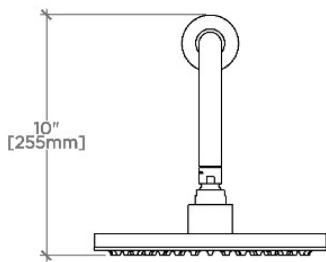

## ISLA

ISS209

Isla 10" Rain Showerhead with 22" Wall Mounted 90 Degree Shower Arm

SHOWN IN ISLA 10" RAIN SHOWERHEAD WITH 22" WALL MOUNTED 90 DEGREE SHOWER ARM | ISS209

### TECHNICAL DETAILS

Adjustable Versus Fixed Spray: Fixed  
Fittings Hole Diameter: 1 1/4"  
Inlet Connection Size: 1/2"  
Inlet Connection Type: Male NPT  
Pivot: Y  
Primary Material: Brass  
Restricted Maximum Flow Rate: 1.75 gpm  
Water Pressure Maximum: 85.0 psi  
Water Pressure Minimum: 20.0 psi  
Water Pressure Recommended: 45.0 psi

## ISLA

ISS209

Isla 10" Rain Showerhead with 22" Wall Mounted 90 Degree Shower Arm

TOP VIEW

SCALE: 1 1/2"=1'-0"

STYLE NO.	DIM "A"	DIM "B"
FLS208	23 7/16" [595mm]	18 9/16" [472mm]
ISS208		
FLS209	27 3/8" [696mm]	22 9/16" [573mm]
ISS209		

FRONT VIEW

SCALE: 1 1/2"=1'-0"

SIDE VIEW

SCALE: 1 1/2"=1'-0"