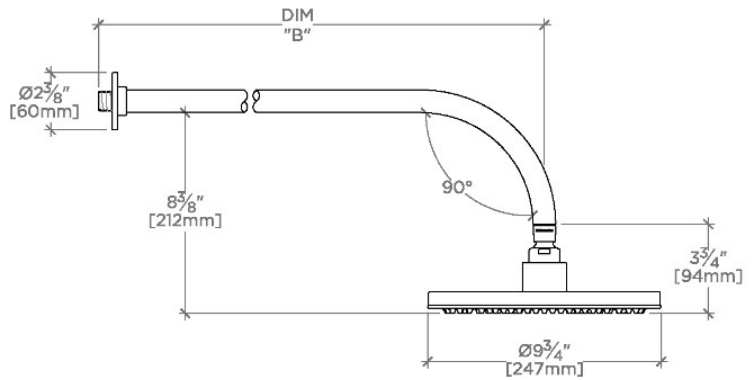

## ISLA

ISS209

Isla 10" Rain Showerhead with 22" Wall Mounted 90 Degree Shower Arm

SHOWN IN ISLA 10" RAIN SHOWERHEAD WITH 22" WALL MOUNTED 90 DEGREE SHOWER ARM | ISS209

### TECHNICAL DETAILS

Adjustable Versus Fixed Spray: Fixed  
Fittings Hole Diameter: 1 1/4"  
Inlet Connection Size: 1/2"  
Inlet Connection Type: Male NPT  
Pivot: Y  
Primary Material: Brass  
Restricted Maximum Flow Rate: 1.75 gpm  
Water Pressure Maximum: 85.0 psi  
Water Pressure Minimum: 20.0 psi  
Water Pressure Recommended: 45.0 psi

## ISLA

ISS209

Isla 10" Rain Showerhead with 22" Wall Mounted 90 Degree Shower Arm

TOP VIEW

SCALE: 1 1/2"=1'-0"

STYLE NO.	DIM "A"	DIM "B"
FLS208	23 7/16" [595mm]	18 9/16" [472mm]
ISS208		
FLS209	27 3/8" [696mm]	22 9/16" [573mm]
ISS209		

FRONT VIEW

SCALE: 1 1/2"=1'-0"

SIDE VIEW

SCALE: 1 1/2"=1'-0"