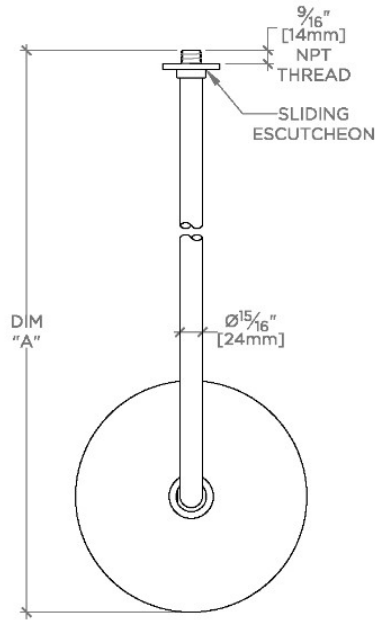

### TECHNICAL DETAILS

Adjustable Versus Fixed Spray: Fixed  
Fittings Hole Diameter: 1 1/4"  
Inlet Connection Size: 1/2"  
Inlet Connection Type: Male NPT  
Pivot: Y  
Primary Material: Brass  
Restricted Maximum Flow Rate: 1.75 gpm  
Water Pressure Maximum: 85.0 psi  
Water Pressure Minimum: 20.0 psi  
Water Pressure Recommended: 45.0 psi

### PRODUCT FEATURES

Made of Brass

Features a swivel 10" rain showerhead with easy clean rubber nozzles

Includes a 18" wall mounted 90 degree shower arm

Stocked in Brass, Chrome and Nickel

Rain showerhead available in 1.75gpm (6.6L/min) flow rate

## ISLA

ISS208

Isla 10" Rain Showerhead with 18" Wall Mounted 90 Degree Shower Arm

TOP VIEW

SCALE: 1 1/2"=1'-0"

STYLE NO.	DIM "A"	DIM "B"
FLS208	23 7/16" [595mm]	18 9/16" [472mm]
ISS208		
FLS209	27 3/8" [696mm]	22 9/16" [573mm]
ISS209		

FRONT VIEW

SCALE: 1 1/2"=1'-0"

SIDE VIEW

SCALE: 1 1/2"=1'-0"