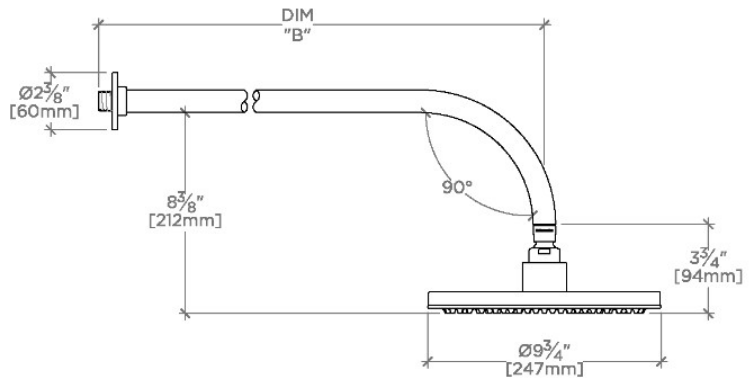

## ISLA

ISS208

Isla 10" Rain Showerhead with 18" Wall Mounted 90 Degree Shower Arm

SHOWN IN ISLA 10" RAIN SHOWERHEAD WITH 18" WALL MOUNTED 90 DEGREE SHOWER ARM | ISS208

### TECHNICAL DETAILS

Adjustable Versus Fixed Spray: Fixed  
Fittings Hole Diameter: 1 1/4"  
Inlet Connection Size: 1/2"  
Inlet Connection Type: Male NPT  
Pivot: Y  
Primary Material: Brass  
Restricted Maximum Flow Rate: 1.75 gpm  
Water Pressure Maximum: 85.0 psi  
Water Pressure Minimum: 20.0 psi  
Water Pressure Recommended: 45.0 psi

## ISLA

ISS208

Isla 10" Rain Showerhead with 18" Wall Mounted 90 Degree Shower Arm

TOP VIEW

SCALE: 1 1/2"=1'-0"

STYLE NO.	DIM "A"	DIM "B"
FLS208	23 7/16" [595mm]	18 9/16" [472mm]
ISS208		
FLS209	27 3/8" [696mm]	22 9/16" [573mm]
ISS209		

FRONT VIEW

SCALE: 1 1/2"=1'-0"

SIDE VIEW

SCALE: 1 1/2"=1'-0"