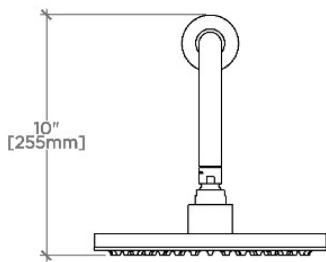

## ISLA

ISS208

Isla 10" Rain Showerhead with 18" Wall Mounted 90 Degree Shower Arm

SHOWN IN ISLA 10" RAIN SHOWERHEAD WITH 18" WALL MOUNTED 90 DEGREE SHOWER ARM | ISS208

### TECHNICAL DETAILS

Adjustable Versus Fixed Spray: Fixed  
Fittings Hole Diameter: 1 1/4"  
Inlet Connection Size: 1/2"  
Inlet Connection Type: Male NPT  
Pivot: Y  
Primary Material: Brass  
Restricted Maximum Flow Rate: 1.75 gpm  
Water Pressure Maximum: 85.0 psi  
Water Pressure Minimum: 20.0 psi  
Water Pressure Recommended: 45.0 psi

## ISLA

ISS208

Isla 10" Rain Showerhead with 18" Wall Mounted 90 Degree Shower Arm

TOP VIEW

SCALE: 1 1/2"=1'-0"

STYLE NO.	DIM "A"	DIM "B"
FLS208	23 7/16" [595mm]	18 9/16" [472mm]
ISS208		
FLS209	27 3/8" [696mm]	22 9/16" [573mm]
ISS209		

FRONT VIEW

SCALE: 1 1/2"=1'-0"

SIDE VIEW

SCALE: 1 1/2"=1'-0"