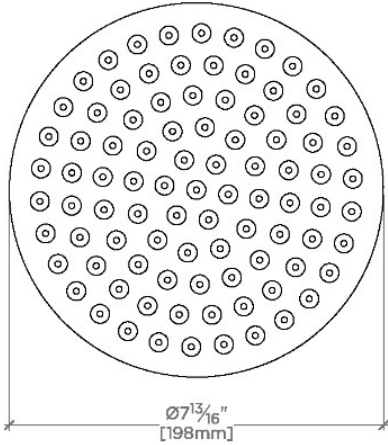

ISLA

ISS281

Isla 8" Rain Showerhead with 12" Ceiling Mounted Shower Arm

SHOWN IN ISLA 8" RAIN SHOWERHEAD WITH 12" CEILING MOUNTED SHOWER ARM | ISS281

TECHNICAL DETAILS

Adjustable Versus Fixed Spray: Fixed
Fittings Hole Diameter: 1 1/4"
Inlet Connection Size: 1/2"
Inlet Connection Type: Male NPT
Pivot: Y
Primary Material: Brass
Restricted Maximum Flow Rate: 1.75 gpm
Water Pressure Maximum: 85.0 psi
Water Pressure Minimum: 20.0 psi
Water Pressure Recommended: 45.0 psi

Made of Brass

Features a swivel 8" rain showerhead with easy clean rubber nozzles

Includes a 12" ceiling mounted shower arm

Stocked in Brass, Chrome and Nickel

Rain showerhead available in 1.75gpm (6.6L/min) flow rate

CERTIFICATIONS

PRODUCT (NOTES)

WATERWORKS

ISLA

ISS281

Isla 8" Rain Showerhead with 12" Ceiling Mounted Shower Arm

CEILING VIEW

SCALE: 3"=1'-0"

STYLE NO.	DIM "A"	DIM "B"
FLS280	10 ⁵ / ₁₆ " [261mm]	6 ⁹ / ₁₆ " [167mm]
ISS280		
FLS281	16 ⁵ / ₁₆ " [414mm]	12 ⁹ / ₁₆ " [319mm]
ISS281		

FRONT VIEW

SCALE: 3"=1'-0"

SIDE VIEW

SCALE: 3"=1'-0"