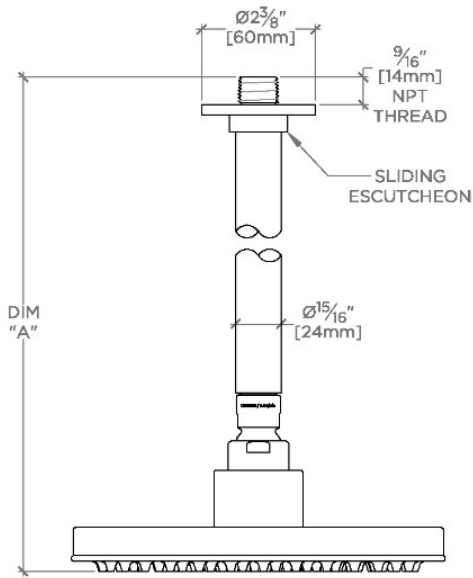

ISLA

ISS281

Isla 8" Rain Showerhead with 12" Ceiling Mounted Shower Arm

SHOWN IN ISLA 8" RAIN SHOWERHEAD WITH 12" CEILING MOUNTED SHOWER ARM | ISS281

TECHNICAL DETAILS

Adjustable Versus Fixed Spray: Fixed
Fittings Hole Diameter: 1 1/4"
Inlet Connection Size: 1/2"
Inlet Connection Type: Male NPT
Pivot: Y
Primary Material: Brass
Restricted Maximum Flow Rate: 1.75 gpm
Water Pressure Maximum: 85.0 psi
Water Pressure Minimum: 20.0 psi
Water Pressure Recommended: 45.0 psi

Made of Brass

Features a swivel 8" rain showerhead with easy clean rubber nozzles

Includes a 12" ceiling mounted shower arm

Stocked in Brass, Chrome and Nickel

Rain showerhead available in 1.75gpm (6.6L/min) flow rate

CERTIFICATIONS

PRODUCT (NOTES)

WATERWORKS

ISLA

ISS281

Isla 8" Rain Showerhead with 12" Ceiling Mounted Shower Arm

CEILING VIEW

SCALE: 3"=1'-0"

STYLE NO.	DIM "A"	DIM "B"
FLS280	10 ⁵ / ₁₆ " [261mm]	6 ⁹ / ₁₆ " [167mm]
ISS280		
FLS281	16 ⁵ / ₁₆ " [414mm]	12 ⁹ / ₁₆ " [319mm]
ISS281		

FRONT VIEW

SCALE: 3"=1'-0"

SIDE VIEW

SCALE: 3"=1'-0"