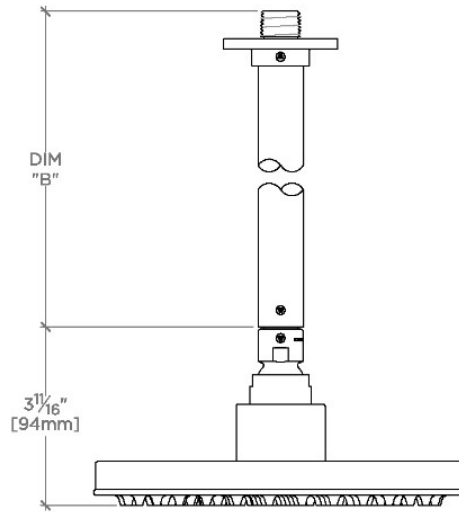

ISLA

ISS281

Isla 8" Rain Showerhead with 12" Ceiling Mounted Shower Arm

SHOWN IN ISLA 8" RAIN SHOWERHEAD WITH 12" CEILING MOUNTED SHOWER ARM | ISS281

TECHNICAL DETAILS

Adjustable Versus Fixed Spray: Fixed
Fittings Hole Diameter: 1 1/4"
Inlet Connection Size: 1/2"
Inlet Connection Type: Male NPT
Pivot: Y
Primary Material: Brass
Restricted Maximum Flow Rate: 1.75 gpm
Water Pressure Maximum: 85.0 psi
Water Pressure Minimum: 20.0 psi
Water Pressure Recommended: 45.0 psi

Made of Brass

Features a swivel 8" rain showerhead with easy clean rubber nozzles

Includes a 12" ceiling mounted shower arm

Stocked in Brass, Chrome and Nickel

Rain showerhead available in 1.75gpm (6.6L/min) flow rate

CERTIFICATIONS

PRODUCT (NOTES)

WATERWORKS

ISLA

ISS281

Isla 8" Rain Showerhead with 12" Ceiling Mounted Shower Arm

CEILING VIEW

SCALE: 3"=1'-0"

STYLE NO.	DIM "A"	DIM "B"
FLS280	10 ⁵ / ₁₆ " [261mm]	6 ⁹ / ₁₆ " [167mm]
ISS280		
FLS281	16 ⁵ / ₁₆ " [414mm]	12 ⁹ / ₁₆ " [319mm]
ISS281		

FRONT VIEW

SCALE: 3"=1'-0"

SIDE VIEW

SCALE: 3"=1'-0"