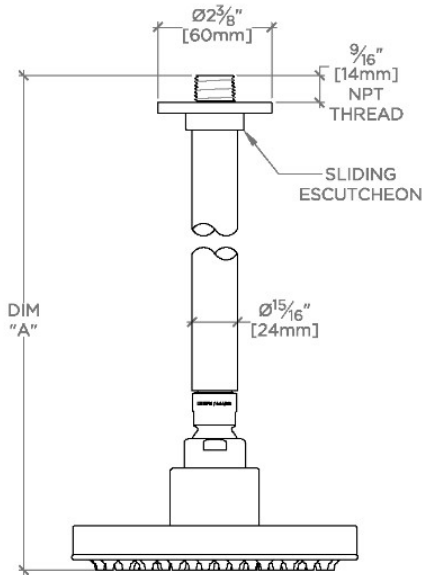

ISLA

ISS261

Isla 6" Showerhead with 12" Ceiling Mounted Shower Arm

SHOWN IN ISLA 6" SHOWERHEAD WITH 12" CEILING MOUNTED SHOWER ARM | ISS261

TECHNICAL DETAILS

Adjustable Versus Fixed Spray: Fixed
Fittings Hole Diameter: 1 1/4"
Inlet Connection Size: 1/2"
Inlet Connection Type: Male NPT
Pivot: Y
Primary Material: Brass
Restricted Maximum Flow Rate: 1.75 gpm
Water Pressure Maximum: 85.0 psi
Water Pressure Minimum: 20.0 psi
Water Pressure Recommended: 45.0 psi

Made of Brass

Features a swivel 6" showerhead with easy clean rubber nozzles

Includes a 12" ceiling mounted shower arm

Stocked in Brass, Chrome and Nickel

Showerhead available in 1.75gpm (6.6L/min) flow rate

CERTIFICATIONS

PRODUCT (NOTES)

WATERWORKS

ISLA

ISS261

Isla 6" Showerhead with 12" Ceiling Mounted Shower Arm

CEILING VIEW SCALE: 3"=1'-0"

STYLE NO.	DIM "A"	DIM "B"
FLS260	10 ⁵ / ₁₆ " [262mm]	6 ⁹ / ₁₆ " [167mm]
ISS260		
FLS261	16 ⁵ / ₁₆ " [414mm]	12 ⁹ / ₁₆ " [319mm]
ISS261		

FRONT VIEW SCALE: 3"=1'-0"

SIDE VIEW SCALE: 3"=1'-0"