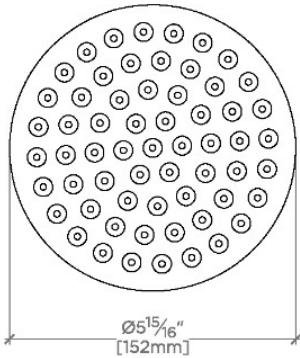

ISLA

ISS261

Isla 6" Showerhead with 12" Ceiling Mounted Shower Arm

SHOWN IN ISLA 6" SHOWERHEAD WITH 12" CEILING MOUNTED SHOWER ARM | ISS261

TECHNICAL DETAILS

Adjustable Versus Fixed Spray: Fixed
Fittings Hole Diameter: 1 1/4"
Inlet Connection Size: 1/2"
Inlet Connection Type: Male NPT
Pivot: Y
Primary Material: Brass
Restricted Maximum Flow Rate: 1.75 gpm
Water Pressure Maximum: 85.0 psi
Water Pressure Minimum: 20.0 psi
Water Pressure Recommended: 45.0 psi

CERTIFICATIONS

PRODUCT (NOTES)

WATERWORKS

ISLA

ISS261

Isla 6" Showerhead with 12" Ceiling Mounted Shower Arm

CEILING VIEW SCALE: 3"=1'-0"

STYLE NO.	DIM "A"	DIM "B"
FLS260	10 ⁵ / ₁₆ " [262mm]	6 ⁹ / ₁₆ " [167mm]
ISS260		
FLS261	16 ⁵ / ₁₆ " [414mm]	12 ⁹ / ₁₆ " [319mm]
ISS261		

FRONT VIEW SCALE: 3"=1'-0"

SIDE VIEW SCALE: 3"=1'-0"