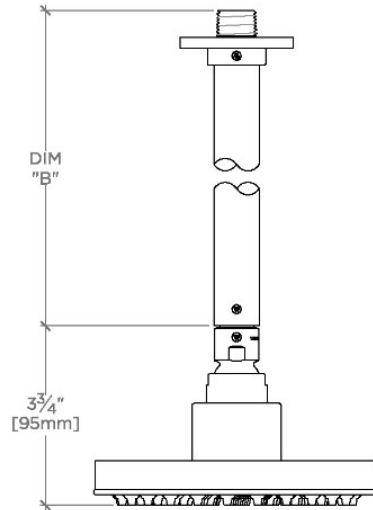

ISLA

ISS261

Isla 6" Showerhead with 12" Ceiling Mounted Shower Arm

SHOWN IN ISLA 6" SHOWERHEAD WITH 12" CEILING MOUNTED SHOWER ARM | ISS261

TECHNICAL DETAILS

Adjustable Versus Fixed Spray: Fixed
Fittings Hole Diameter: 1 1/4"
Inlet Connection Size: 1/2"
Inlet Connection Type: Male NPT
Pivot: Y
Primary Material: Brass
Restricted Maximum Flow Rate: 1.75 gpm
Water Pressure Maximum: 85.0 psi
Water Pressure Minimum: 20.0 psi
Water Pressure Recommended: 45.0 psi

Made of Brass

Features a swivel 6" showerhead with easy clean rubber nozzles

Includes a 12" ceiling mounted shower arm

Stocked in Brass, Chrome and Nickel

Showerhead available in 1.75gpm (6.6L/min) flow rate

CERTIFICATIONS

PRODUCT (NOTES)

WATERWORKS

ISLA

ISS261

Isla 6" Showerhead with 12" Ceiling Mounted Shower Arm

CEILING VIEW SCALE: 3"=1'-0"

STYLE NO.	DIM "A"	DIM "B"
FLS260	10 ⁵ / ₁₆ " [262mm]	6 ⁹ / ₁₆ " [167mm]
ISS260		
FLS261	16 ⁵ / ₁₆ " [414mm]	12 ⁹ / ₁₆ " [319mm]
ISS261		

FRONT VIEW SCALE: 3"=1'-0"

SIDE VIEW SCALE: 3"=1'-0"