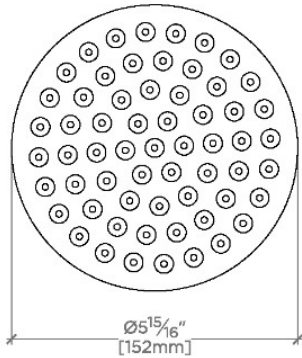

ISLA

ISS260

Isla 6" Showerhead with 6" Ceiling Mounted Shower Arm

SHOWN IN ISLA 6" SHOWERHEAD WITH 6" CEILING MOUNTED SHOWER ARM | ISS260

TECHNICAL DETAILS

Adjustable Versus Fixed Spray: Fixed
Fittings Hole Diameter: 1 1/4"
Inlet Connection Size: 1/2"
Inlet Connection Type: Male NPT
Pivot: Y
Primary Material: Brass
Restricted Maximum Flow Rate: 1.75 gpm
Water Pressure Maximum: 85.0 psi
Water Pressure Minimum: 20.0 psi
Water Pressure Recommended: 45.0 psi

Made of Brass

Features a swivel 6" showerhead with easy clean rubber nozzles

Includes a 6" ceiling mounted shower arm

Stocked in Brass, Chrome and Nickel

Showerhead available in 1.75gpm (6.6L/min) flow rate

CERTIFICATIONS

PRODUCT (NOTES)

WATERWORKS

ISLA

ISS260

Isla 6" Showerhead with 6" Ceiling Mounted Shower Arm

CEILING VIEW SCALE: 3"=1'-0"

STYLE NO.	DIM "A"	DIM "B"
FLS260	10 ⁵ / ₁₆ " [262mm]	6 ⁹ / ₁₆ " [167mm]
ISS260		
FLS261	16 ⁵ / ₁₆ " [414mm]	12 ⁹ / ₁₆ " [319mm]
ISS261		

FRONT VIEW SCALE: 3"=1'-0"

SIDE VIEW SCALE: 3"=1'-0"