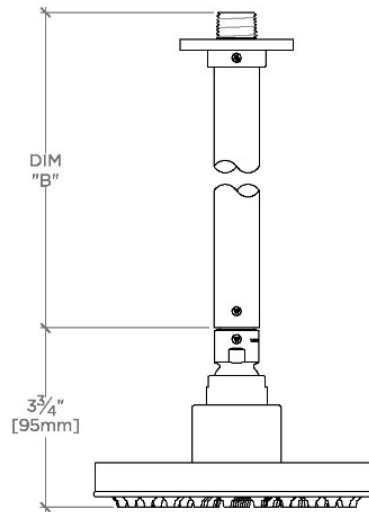

ISLA

ISS260

Isla 6" Showerhead with 6" Ceiling Mounted Shower Arm

SHOWN IN ISLA 6" SHOWERHEAD WITH 6" CEILING MOUNTED SHOWER ARM | ISS260

TECHNICAL DETAILS

Adjustable Versus Fixed Spray: Fixed
Fittings Hole Diameter: 1 1/4"
Inlet Connection Size: 1/2"
Inlet Connection Type: Male NPT
Pivot: Y
Primary Material: Brass
Restricted Maximum Flow Rate: 1.75 gpm
Water Pressure Maximum: 85.0 psi
Water Pressure Minimum: 20.0 psi
Water Pressure Recommended: 45.0 psi

Made of Brass

Features a swivel 6" showerhead with easy clean rubber nozzles

Includes a 6" ceiling mounted shower arm

Stocked in Brass, Chrome and Nickel

Showerhead available in 1.75gpm (6.6L/min) flow rate

CERTIFICATIONS

PRODUCT (NOTES)

WATERWORKS

ISLA

ISS260

Isla 6" Showerhead with 6" Ceiling Mounted Shower Arm

CEILING VIEW SCALE: 3"=1'-0"

STYLE NO.	DIM "A"	DIM "B"
FLS260	10 ⁵ / ₁₆ " [262mm]	6 ⁹ / ₁₆ " [167mm]
ISS260		
FLS261	16 ⁵ / ₁₆ " [414mm]	12 ⁹ / ₁₆ " [319mm]
ISS261		

FRONT VIEW SCALE: 3"=1'-0"

SIDE VIEW SCALE: 3"=1'-0"