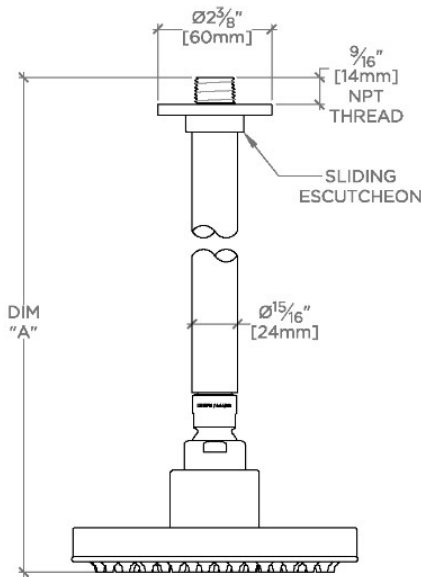

ISLA

ISS260

Isla 6" Showerhead with 6" Ceiling Mounted Shower Arm

SHOWN IN ISLA 6" SHOWERHEAD WITH 6" CEILING MOUNTED SHOWER ARM | ISS260

TECHNICAL DETAILS

Adjustable Versus Fixed Spray: Fixed
Fittings Hole Diameter: 1 1/4"
Inlet Connection Size: 1/2"
Inlet Connection Type: Male NPT
Pivot: Y
Primary Material: Brass
Restricted Maximum Flow Rate: 1.75 gpm
Water Pressure Maximum: 85.0 psi
Water Pressure Minimum: 20.0 psi
Water Pressure Recommended: 45.0 psi

Made of Brass

Features a swivel 6" showerhead with easy clean rubber nozzles

Includes a 6" ceiling mounted shower arm

Stocked in Brass, Chrome and Nickel

Showerhead available in 1.75gpm (6.6L/min) flow rate

CERTIFICATIONS

PRODUCT (NOTES)

WATERWORKS

ISLA

ISS260

Isla 6" Showerhead with 6" Ceiling Mounted Shower Arm

CEILING VIEW SCALE: 3"=1'-0"

STYLE NO.	DIM "A"	DIM "B"
FLS260	10 ⁵ / ₁₆ " [262mm]	6 ⁹ / ₁₆ " [167mm]
ISS260		
FLS261	16 ⁵ / ₁₆ " [414mm]	12 ⁹ / ₁₆ " [319mm]
ISS261		

FRONT VIEW SCALE: 3"=1'-0"

SIDE VIEW SCALE: 3"=1'-0"