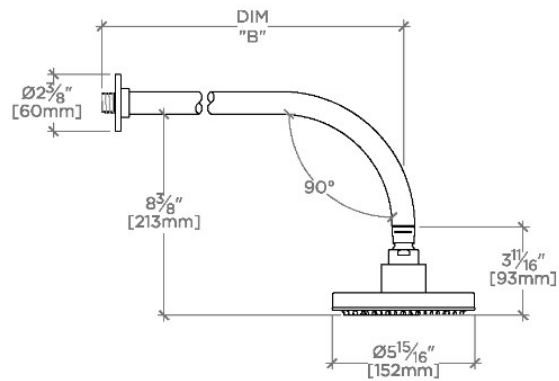

ISLA

ISS267

Isla 6" Showerhead with 12" Wall Mounted 90 Degree Shower Arm

SHOWN IN ISLA 6" SHOWERHEAD WITH 12" WALL MOUNTED 90 DEGREE SHOWER ARM | ISS267

TECHNICAL DETAILS

Adjustable Versus Fixed Spray: Fixed
Fittings Hole Diameter: 1 1/4"
Inlet Connection Size: 1/2"
Inlet Connection Type: Male NPT
Pivot: Y
Primary Material: Brass
Restricted Maximum Flow Rate: 1.75 gpm
Water Pressure Maximum: 85.0 psi
Water Pressure Minimum: 20.0 psi
Water Pressure Recommended: 45.0 psi

Made of Brass

Features a swivel 6" showerhead with easy clean rubber nozzles

Includes a 12" wall mounted 90 degree shower arm

Stocked in Brass, Chrome and Nickel

Showerhead available in 1.75gpm (6.6L/min) flow rate

CERTIFICATIONS

PRODUCT (NOTES)

WATERWORKS

ISLA

ISS267

Isla 6" Showerhead with 12" Wall Mounted 90 Degree Shower Arm

TOP VIEW SCALE: 1/2"=1'-0"

STYLE NO.	DIM "A"	DIM "B"
FLS267	15 9/16" [395mm]	12 9/16" [319mm]
ISS267		
FLS287	16 1/2" [418mm]	12 9/16" [319mm]
ISS287		

FRONT VIEW SCALE: 1/2"=1'-0"

SIDE VIEW SCALE: 1/2"=1'-0"