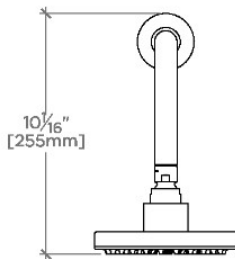

ISLA

ISS267

Isla 6" Showerhead with 12" Wall Mounted 90 Degree Shower Arm

SHOWN IN ISLA 6" SHOWERHEAD WITH 12" WALL MOUNTED 90 DEGREE SHOWER ARM | ISS267

TECHNICAL DETAILS

Adjustable Versus Fixed Spray: Fixed
Fittings Hole Diameter: 1 1/4"
Inlet Connection Size: 1/2"
Inlet Connection Type: Male NPT
Pivot: Y
Primary Material: Brass
Restricted Maximum Flow Rate: 1.75 gpm
Water Pressure Maximum: 85.0 psi
Water Pressure Minimum: 20.0 psi
Water Pressure Recommended: 45.0 psi

Made of Brass

Features a swivel 6" showerhead with easy clean rubber nozzles

Includes a 12" wall mounted 90 degree shower arm

Stocked in Brass, Chrome and Nickel

Showerhead available in 1.75gpm (6.6L/min) flow rate

CERTIFICATIONS

PRODUCT (NOTES)

WATERWORKS

ISLA

ISS267

Isla 6" Showerhead with 12" Wall Mounted 90 Degree Shower Arm

TOP VIEW SCALE: 1/2"=1'-0"

STYLE NO.	DIM "A"	DIM "B"
FLS267	15 9/16" [395mm]	12 9/16" [319mm]
ISS267		
FLS287	16 1/2" [418mm]	12 9/16" [319mm]
ISS287		

FRONT VIEW SCALE: 1/2"=1'-0"

SIDE VIEW SCALE: 1/2"=1'-0"