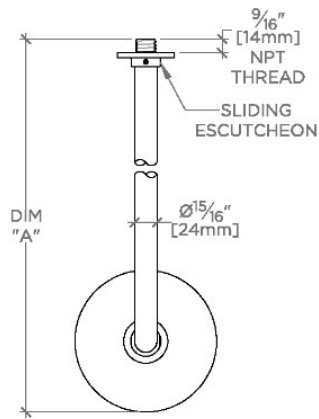

ISLA

ISS267

Isla 6" Showerhead with 12" Wall Mounted 90 Degree Shower Arm

SHOWN IN ISLA 6" SHOWERHEAD WITH 12" WALL MOUNTED 90 DEGREE SHOWER ARM | ISS267

TECHNICAL DETAILS

Adjustable Versus Fixed Spray: Fixed
Fittings Hole Diameter: 1 1/4"
Inlet Connection Size: 1/2"
Inlet Connection Type: Male NPT
Pivot: Y
Primary Material: Brass
Restricted Maximum Flow Rate: 1.75 gpm
Water Pressure Maximum: 85.0 psi
Water Pressure Minimum: 20.0 psi
Water Pressure Recommended: 45.0 psi

Made of Brass

Features a swivel 6" showerhead with easy clean rubber nozzles

Includes a 12" wall mounted 90 degree shower arm

Stocked in Brass, Chrome and Nickel

Showerhead available in 1.75gpm (6.6L/min) flow rate

CERTIFICATIONS

PRODUCT (NOTES)

WATERWORKS

ISLA

ISS267

Isla 6" Showerhead with 12" Wall Mounted 90 Degree Shower Arm

TOP VIEW SCALE: 1/2"=1'-0"

STYLE NO.	DIM "A"	DIM "B"
FLS267	15 9/16" [395mm]	12 9/16" [319mm]
ISS267		
FLS287	16 1/2" [418mm]	12 9/16" [319mm]
ISS287		

FRONT VIEW SCALE: 1/2"=1'-0"

SIDE VIEW SCALE: 1/2"=1'-0"