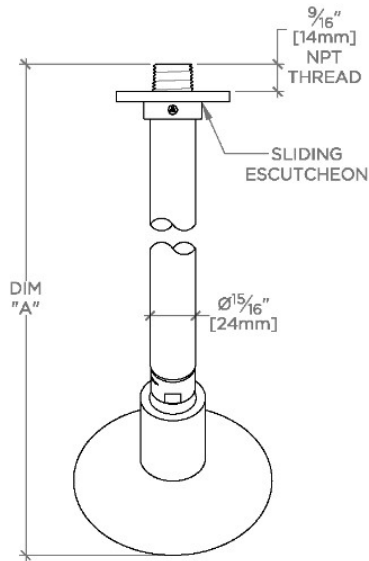

ISLA

ISS245

Isla 4 1/4" Showerhead with 8" Wall Mounted 45 Degree Shower Arm

SHOWN IN ISLA 4 1/4" SHOWERHEAD WITH 8" WALL MOUNTED 45 DEGREE SHOWER ARM | ISS245

TECHNICAL DETAILS

Adjustable Versus Fixed Spray: Fixed
Fittings Hole Diameter: 1 1/4"
Inlet Connection Size: 1/2"
Inlet Connection Type: Male NPT
Pivot: Y
Primary Material: Brass
Restricted Maximum Flow Rate: 1.75 gpm
Water Pressure Maximum: 85.0 psi
Water Pressure Minimum: 20.0 psi
Water Pressure Recommended: 45.0 psi

Made of Brass

Features a swivel 4 1/4" showerhead with seven jets

Includes a 8" wall mounted 45 degree shower arm

Stocked in Brass, Chrome and Nickel

Showerhead available in 1.75gpm (6.6L/min) flow rate

CERTIFICATIONS

PRODUCT (NOTES)

Isla 4 1/4" Showerhead with 8" Wall Mounted 45 Degree Shower Arm

TOP VIEW SCALE: 3"=1'-0"

STYLE NO.	DIM "A"	DIM "B"
FLS244	10 ³ / ₁₆ " [259mm]	6 ¹ / ₄ " [158mm]
ISS244		
FLS245	12 ³ / ₁₆ " [310mm]	8 ¹ / ₄ " [209mm]
ISS245		

FRONT VIEW SCALE: 3"=1'-0"

SIDE VIEW SCALE: 3"=1'-0"