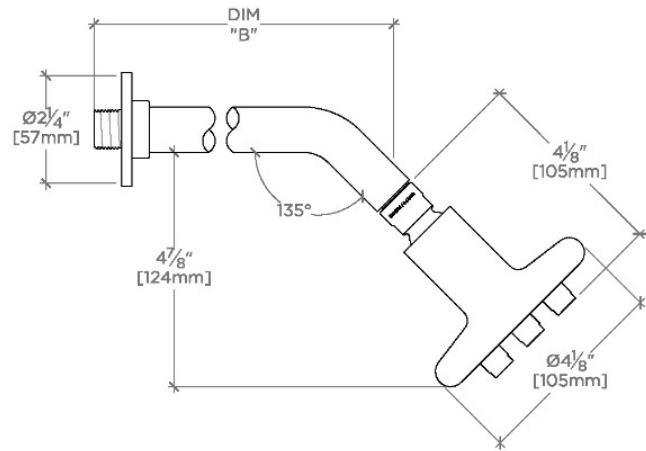

ISLA

ISS245

Isla 4 1/4" Showerhead with 8" Wall Mounted 45 Degree Shower Arm

SHOWN IN ISLA 4 1/4" SHOWERHEAD WITH 8" WALL MOUNTED 45 DEGREE SHOWER ARM | ISS245

TECHNICAL DETAILS

Adjustable Versus Fixed Spray: Fixed
Fittings Hole Diameter: 1 1/4"
Inlet Connection Size: 1/2"
Inlet Connection Type: Male NPT
Pivot: Y
Primary Material: Brass
Restricted Maximum Flow Rate: 1.75 gpm
Water Pressure Maximum: 85.0 psi
Water Pressure Minimum: 20.0 psi
Water Pressure Recommended: 45.0 psi

Made of Brass

Features a swivel 4 1/4" showerhead with seven jets

Includes a 8" wall mounted 45 degree shower arm

Stocked in Brass, Chrome and Nickel

Showerhead available in 1.75gpm (6.6L/min) flow rate

CERTIFICATIONS

PRODUCT (NOTES)

Isla 4 1/4" Showerhead with 8" Wall Mounted 45 Degree Shower Arm

TOP VIEW SCALE: 3"=1'-0"

STYLE NO.	DIM "A"	DIM "B"
FLS244	10 ³ / ₁₆ " [259mm]	6 ¹ / ₄ " [158mm]
ISS244		
FLS245	12 ³ / ₁₆ " [310mm]	8 ¹ / ₄ " [209mm]
ISS245		

FRONT VIEW SCALE: 3"=1'-0"

SIDE VIEW SCALE: 3"=1'-0"