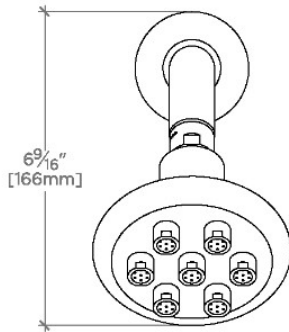

ISLA

ISS245

Isla 4 1/4" Showerhead with 8" Wall Mounted 45 Degree Shower Arm

SHOWN IN ISLA 4 1/4" SHOWERHEAD WITH 8" WALL MOUNTED 45 DEGREE SHOWER ARM | ISS245

TECHNICAL DETAILS

Adjustable Versus Fixed Spray: Fixed
Fittings Hole Diameter: 1 1/4"
Inlet Connection Size: 1/2"
Inlet Connection Type: Male NPT
Pivot: Y
Primary Material: Brass
Restricted Maximum Flow Rate: 1.75 gpm
Water Pressure Maximum: 85.0 psi
Water Pressure Minimum: 20.0 psi
Water Pressure Recommended: 45.0 psi

Made of Brass

Features a swivel 4 1/4" showerhead with seven jets

Includes a 8" wall mounted 45 degree shower arm

Stocked in Brass, Chrome and Nickel

Showerhead available in 1.75gpm (6.6L/min) flow rate

CERTIFICATIONS

PRODUCT (NOTES)

Isla 4 1/4" Showerhead with 8" Wall Mounted 45 Degree Shower Arm

TOP VIEW SCALE: 3"=1'-0"

STYLE NO.	DIM "A"	DIM "B"
FLS244	10 ³ / ₁₆ " [259mm]	6 ¹ / ₄ " [158mm]
ISS244		
FLS245	12 ³ / ₁₆ " [310mm]	8 ¹ / ₄ " [209mm]
ISS245		

FRONT VIEW SCALE: 3"=1'-0"

SIDE VIEW SCALE: 3"=1'-0"