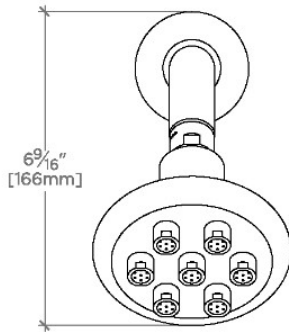

ISLA

ISS244

Isla 4 1/4" Showerhead with 6" Wall Mounted 45 Degree Shower Arm

SHOWN IN ISLA 4 1/4" SHOWERHEAD WITH 6" WALL MOUNTED 45 DEGREE SHOWER ARM | ISS244

TECHNICAL DETAILS

Adjustable Versus Fixed Spray: Fixed
Fittings Hole Diameter: 1 1/4"
Inlet Connection Size: 1/2"
Inlet Connection Type: Male NPT
Pivot: Y
Primary Material: Brass
Restricted Maximum Flow Rate: 1.75 gpm
Water Pressure Maximum: 85.0 psi
Water Pressure Minimum: 20.0 psi
Water Pressure Recommended: 45.0 psi

Made of Brass

Features a swivel 4 1/4" showerhead with seven jets

Includes a 6" wall mounted 45 degree shower arm

Stocked in Brass, Chrome and Nickel

Showerhead available in 1.75gpm (6.6L/min) flow rate

CERTIFICATIONS

PRODUCT (NOTES)

Isla 4 1/4" Showerhead with 6" Wall Mounted 45 Degree Shower Arm

TOP VIEW SCALE: 3"=1'-0"

STYLE NO.	DIM "A"	DIM "B"
FLS244	10 ³ / ₁₆ " [259mm]	6 ¹ / ₄ " [158mm]
ISS244		
FLS245	12 ³ / ₁₆ " [310mm]	8 ¹ / ₄ " [209mm]
ISS245		

FRONT VIEW SCALE: 3"=1'-0"

SIDE VIEW SCALE: 3"=1'-0"