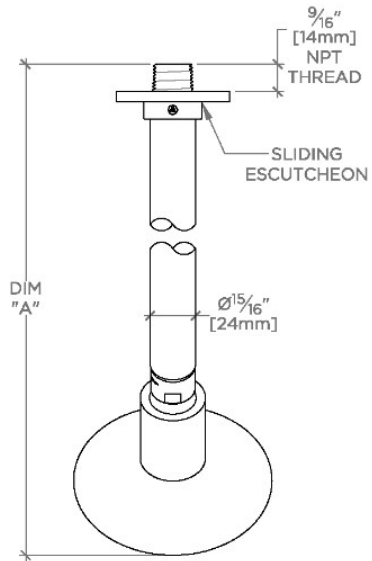

ISLA

ISS244

Isla 4 1/4" Showerhead with 6" Wall Mounted 45 Degree Shower Arm

SHOWN IN ISLA 4 1/4" SHOWERHEAD WITH 6" WALL MOUNTED 45 DEGREE SHOWER ARM | ISS244

TECHNICAL DETAILS

Adjustable Versus Fixed Spray: Fixed
Fittings Hole Diameter: 1 1/4"
Inlet Connection Size: 1/2"
Inlet Connection Type: Male NPT
Pivot: Y
Primary Material: Brass
Restricted Maximum Flow Rate: 1.75 gpm
Water Pressure Maximum: 85.0 psi
Water Pressure Minimum: 20.0 psi
Water Pressure Recommended: 45.0 psi

Made of Brass

Features a swivel 4 1/4" showerhead with seven jets

Includes a 6" wall mounted 45 degree shower arm

Stocked in Brass, Chrome and Nickel

Showerhead available in 1.75gpm (6.6L/min) flow rate

CERTIFICATIONS

PRODUCT (NOTES)

Isla 4 1/4" Showerhead with 6" Wall Mounted 45 Degree Shower Arm

TOP VIEW SCALE: 3"=1'-0"

STYLE NO.	DIM "A"	DIM "B"
FLS244	10 ³ / ₁₆ " [259mm]	6 ¹ / ₄ " [158mm]
ISS244		
FLS245	12 ³ / ₁₆ " [310mm]	8 ¹ / ₄ " [209mm]
ISS245		

FRONT VIEW SCALE: 3"=1'-0"

SIDE VIEW SCALE: 3"=1'-0"