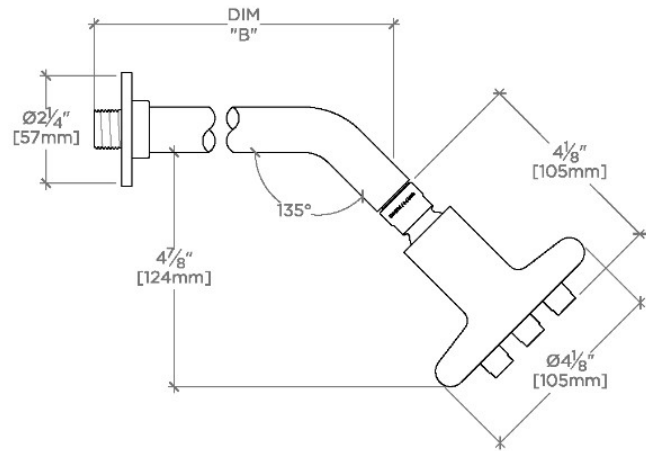

ISLA

ISS244

Isla 4 1/4" Showerhead with 6" Wall Mounted 45 Degree Shower Arm

SHOWN IN ISLA 4 1/4" SHOWERHEAD WITH 6" WALL MOUNTED 45 DEGREE SHOWER ARM | ISS244

TECHNICAL DETAILS

Adjustable Versus Fixed Spray: Fixed
Fittings Hole Diameter: 1 1/4"
Inlet Connection Size: 1/2"
Inlet Connection Type: Male NPT
Pivot: Y
Primary Material: Brass
Restricted Maximum Flow Rate: 1.75 gpm
Water Pressure Maximum: 85.0 psi
Water Pressure Minimum: 20.0 psi
Water Pressure Recommended: 45.0 psi

Made of Brass

Features a swivel 4 1/4" showerhead with seven jets

Includes a 6" wall mounted 45 degree shower arm

Stocked in Brass, Chrome and Nickel

Showerhead available in 1.75gpm (6.6L/min) flow rate

CERTIFICATIONS

PRODUCT (NOTES)

Isla 4 1/4" Showerhead with 6" Wall Mounted 45 Degree Shower Arm

TOP VIEW SCALE: 3"=1'-0"

STYLE NO.	DIM "A"	DIM "B"
FLS244	10 ³ / ₁₆ " [259mm]	6 ¹ / ₄ " [158mm]
ISS244		
FLS245	12 ³ / ₁₆ " [310mm]	8 ¹ / ₄ " [209mm]
ISS245		

FRONT VIEW SCALE: 3"=1'-0"

SIDE VIEW SCALE: 3"=1'-0"