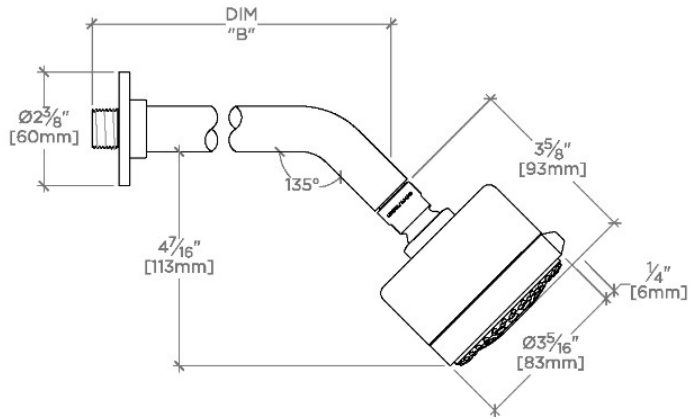

ISLA

ISS235

Isla 3 1/4" Showerhead with Adjustable Spray with 8" Wall Mounted 45 Degree Shower Arm

SHOWN IN ISLA 3 1/4" SHOWERHEAD WITH ADJUSTABLE SPRAY WITH 8" WALL MOUNTED 45 DEGREE SHOWER ARM | ISS235

TECHNICAL DETAILS

Adjustable Versus Fixed Spray: Adjustable Spray
Fittings Hole Diameter: 1 1/4"
Inlet Connection Size: 1/2"
Inlet Connection Type: Male NPT
Pivot: Y
Primary Material: Brass
Restricted Maximum Flow Rate: 1.75 gpm
Water Pressure Maximum: 85.0 psi
Water Pressure Minimum: 20.0 psi
Water Pressure Recommended: 45.0 psi

CERTIFICATIONS

PRODUCT (NOTES)

Isla 3 1/4" Showerhead with Adjustable Spray with 8" Wall Mounted 45 Degree Shower Arm

TOP VIEW SCALE: 3"=1'-0"

STYLE NO.	DIM "A"	DIM "B"
FLS234	9 ³ / ₁₆ " [250mm]	6 ¹ / ₄ " [158mm]
ISS234		
FLS235	11 ³ / ₁₆ " [301mm]	8 ¹ / ₄ " [209mm]
ISS235		

SPRAY PATTERNS

FRONT VIEW SCALE: 3"=1'-0"

SIDE VIEW SCALE: 3"=1'-0"