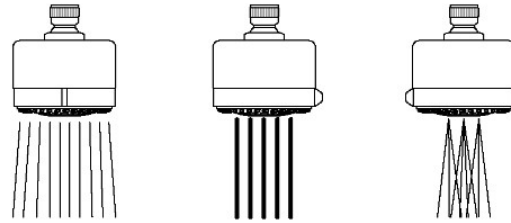

TECHNICAL DETAILS

Adjustable Versus Fixed Spray: Adjustable Spray
Fittings Hole Diameter: 1 1/4"
Inlet Connection Size: 1/2"
Inlet Connection Type: Male NPT
Pivot: Y
Primary Material: Brass
Restricted Maximum Flow Rate: 1.75 gpm
Water Pressure Maximum: 85.0 psi
Water Pressure Minimum: 20.0 psi
Water Pressure Recommended: 45.0 psi

Made of Brass

Features a swivel 3 1/4" showerhead with three adjustable spray patterns

Includes a 8" wall mounted 45 degree shower arm

Stocked in Brass, Chrome and Nickel

Showerhead available in 1.75gpm (6.6L/min) flow rate

CERTIFICATIONS

PRODUCT (NOTES)

Isla 3 1/4" Showerhead with Adjustable Spray with 8" Wall Mounted 45 Degree Shower Arm

TOP VIEW SCALE: 3"=1'-0"

STYLE NO.	DIM "A"	DIM "B"
FLS234	9 ³ / ₁₆ " [250mm]	6 ¹ / ₄ " [158mm]
ISS234		
FLS235	11 ³ / ₁₆ " [301mm]	8 ¹ / ₄ " [209mm]
ISS235		

SPRAY PATTERNS

FRONT VIEW SCALE: 3"=1'-0"

SIDE VIEW SCALE: 3"=1'-0"