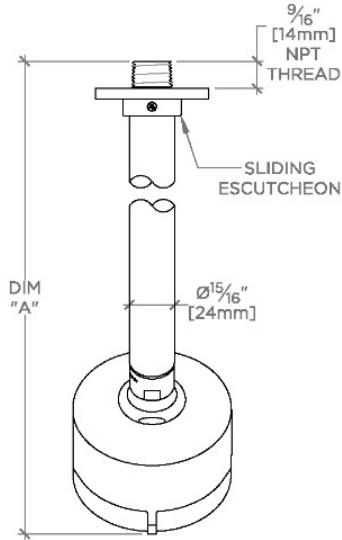

ISLA

ISS235

Isla 3 1/4" Showerhead with Adjustable Spray with 8" Wall Mounted 45 Degree Shower Arm

SHOWN IN ISLA 3 1/4" SHOWERHEAD WITH ADJUSTABLE SPRAY WITH 8" WALL MOUNTED 45 DEGREE SHOWER ARM | ISS235

TECHNICAL DETAILS

Adjustable Versus Fixed Spray: Adjustable Spray
Fittings Hole Diameter: 1 1/4"
Inlet Connection Size: 1/2"
Inlet Connection Type: Male NPT
Pivot: Y
Primary Material: Brass
Restricted Maximum Flow Rate: 1.75 gpm
Water Pressure Maximum: 85.0 psi
Water Pressure Minimum: 20.0 psi
Water Pressure Recommended: 45.0 psi

Made of Brass

Features a swivel 3 1/4" showerhead with three adjustable spray patterns

Includes a 8" wall mounted 45 degree shower arm

Stocked in Brass, Chrome and Nickel

Showerhead available in 1.75gpm (6.6L/min) flow rate

CERTIFICATIONS

PRODUCT (NOTES)

Isla 3 1/4" Showerhead with Adjustable Spray with 8" Wall Mounted 45 Degree Shower Arm

TOP VIEW SCALE: 3"=1'-0"

STYLE NO.	DIM "A"	DIM "B"
FLS234	9 ³ / ₁₆ " [250mm]	6 ¹ / ₄ " [158mm]
ISS234		
FLS235	11 ³ / ₁₆ " [301mm]	8 ¹ / ₄ " [209mm]
ISS235		