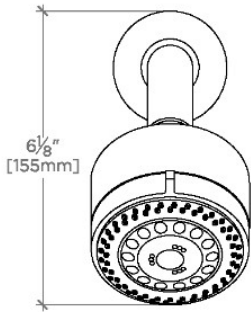

ISLA

ISS235

Isla 3 1/4" Showerhead with Adjustable Spray with 8" Wall Mounted 45 Degree Shower Arm

SHOWN IN ISLA 3 1/4" SHOWERHEAD WITH ADJUSTABLE SPRAY WITH 8" WALL MOUNTED 45 DEGREE SHOWER ARM | ISS235

TECHNICAL DETAILS

Adjustable Versus Fixed Spray: Adjustable Spray
Fittings Hole Diameter: 1 1/4"
Inlet Connection Size: 1/2"
Inlet Connection Type: Male NPT
Pivot: Y
Primary Material: Brass
Restricted Maximum Flow Rate: 1.75 gpm
Water Pressure Maximum: 85.0 psi
Water Pressure Minimum: 20.0 psi
Water Pressure Recommended: 45.0 psi

CERTIFICATIONS

PRODUCT (NOTES)

Isla 3 1/4" Showerhead with Adjustable Spray with 8" Wall Mounted 45 Degree Shower Arm

TOP VIEW SCALE: 3"=1'-0"

STYLE NO.	DIM "A"	DIM "B"
FLS234	9 ³ / ₁₆ " [250mm]	6 ¹ / ₄ " [158mm]
ISS234		
FLS235	11 ³ / ₁₆ " [301mm]	8 ¹ / ₄ " [209mm]
ISS235		

SPRAY PATTERNS

FRONT VIEW SCALE: 3"=1'-0"

SIDE VIEW SCALE: 3"=1'-0"