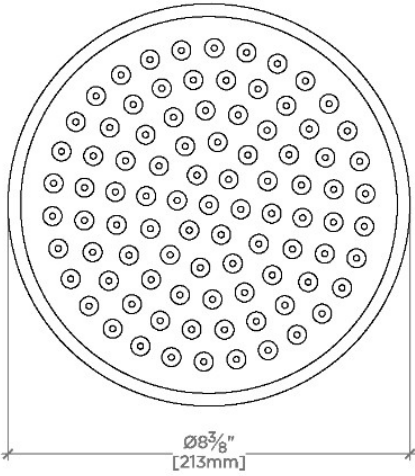

EASTON

EAS180

Easton 8" Rain Showerhead with 6" Ceiling Mounted Shower Arm

SHOWN IN EASTON 8" RAIN SHOWERHEAD WITH 6" CEILING MOUNTED SHOWER ARM | EAS180

TECHNICAL DETAILS

Adjustable Versus Fixed Spray: Fixed
Fittings Hole Diameter: 1 1/4"
Inlet Connection Size: 1/2"
Inlet Connection Type: Male NPT
Pivot: Y
Primary Material: Brass
Restricted Maximum Flow Rate: 1.75 gpm
Water Pressure Maximum: 85.0 psi
Water Pressure Minimum: 20.0 psi
Water Pressure Recommended: 45.0 psi

Features a swivel 8" rain showerhead with easy clean rubber nozzles

Includes a 6" ceiling mounted shower arm

Stocked in Brass, Chrome and Nickel

Rain showerhead available in 1.75gpm (6.6L/min) flow rate

CERTIFICATIONS

PRODUCT (NOTES)

Easton 8" Rain Showerhead with 6" Ceiling Mounted Shower Arm

CEILING VIEW

SCALE: 3"=1'-0"

STYLE NO.	DIM "A"	DIM "B"
EAS180	1 1/8" [283mm]	6 9/16" [167mm]
OPS180		
EAS181	1 7/8" [435mm]	12 9/16" [319mm]
OPS181		

FRONT VIEW

SCALE: 3"=1'-0"

SIDE VIEW

SCALE: 3"=1'-0"