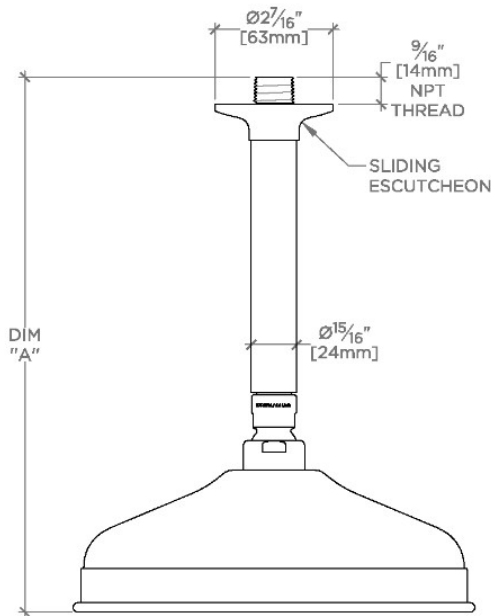

EASTON

EAS180

Easton 8" Rain Showerhead with 6" Ceiling Mounted Shower Arm

SHOWN IN EASTON 8" RAIN SHOWERHEAD WITH 6" CEILING MOUNTED SHOWER ARM | EAS180

TECHNICAL DETAILS

Adjustable Versus Fixed Spray: Fixed
Fittings Hole Diameter: 1 1/4"
Inlet Connection Size: 1/2"
Inlet Connection Type: Male NPT
Pivot: Y
Primary Material: Brass
Restricted Maximum Flow Rate: 1.75 gpm
Water Pressure Maximum: 85.0 psi
Water Pressure Minimum: 20.0 psi
Water Pressure Recommended: 45.0 psi

Features a swivel 8" rain showerhead with easy clean rubber nozzles

Includes a 6" ceiling mounted shower arm

Stocked in Brass, Chrome and Nickel

Rain showerhead available in 1.75gpm (6.6L/min) flow rate

CERTIFICATIONS

PRODUCT (NOTES)

Easton 8" Rain Showerhead with 6" Ceiling Mounted Shower Arm

CEILING VIEW

SCALE: 3"=1'-0"

STYLE NO.	DIM "A"	DIM "B"
EAS180	1 1/8" [283mm]	6 9/16" [167mm]
OPS180		
EAS181	1 7/8" [435mm]	12 9/16" [319mm]
OPS181		

FRONT VIEW

SCALE: 3"=1'-0"

SIDE VIEW

SCALE: 3"=1'-0"