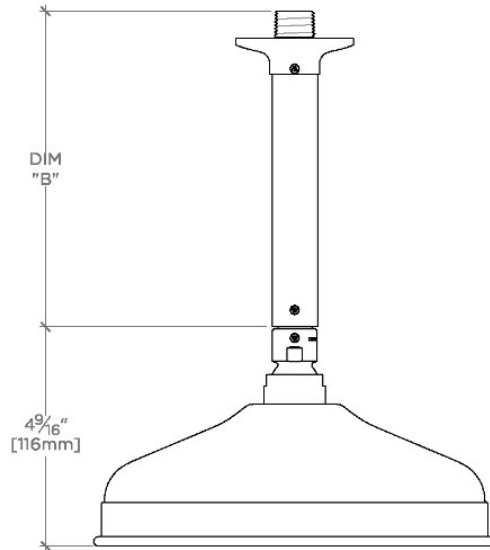

EASTON

EAS180

Easton 8" Rain Showerhead with 6" Ceiling Mounted Shower Arm

SHOWN IN EASTON 8" RAIN SHOWERHEAD WITH 6" CEILING MOUNTED SHOWER ARM | EAS180

TECHNICAL DETAILS

Adjustable Versus Fixed Spray: Fixed
Fittings Hole Diameter: 1 1/4"
Inlet Connection Size: 1/2"
Inlet Connection Type: Male NPT
Pivot: Y
Primary Material: Brass
Restricted Maximum Flow Rate: 1.75 gpm
Water Pressure Maximum: 85.0 psi
Water Pressure Minimum: 20.0 psi
Water Pressure Recommended: 45.0 psi

Features a swivel 8" rain showerhead with easy clean rubber nozzles

Includes a 6" ceiling mounted shower arm

Stocked in Brass, Chrome and Nickel

Rain showerhead available in 1.75gpm (6.6L/min) flow rate

CERTIFICATIONS

PRODUCT (NOTES)

Easton 8" Rain Showerhead with 6" Ceiling Mounted Shower Arm

CEILING VIEW

SCALE: 3"=1'-0"

STYLE NO.	DIM "A"	DIM "B"
EAS180	1 1/8" [283mm]	6 9/16" [167mm]
OPS180		
EAS181	1 7/8" [435mm]	12 9/16" [319mm]
OPS181		

FRONT VIEW

SCALE: 3"=1'-0"

SIDE VIEW

SCALE: 3"=1'-0"