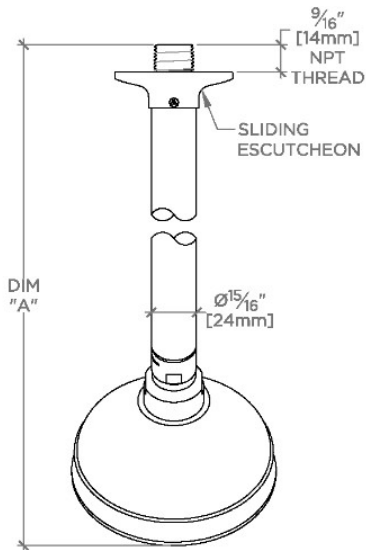

## EASTON

EAS145

Easton 4" Showerhead with 8" Wall Mounted 45 Degree Shower Arm

SHOWN IN EASTON 4" SHOWERHEAD WITH 8" WALL MOUNTED 45 DEGREE SHOWER ARM | EAS145

### TECHNICAL DETAILS

Adjustable Versus Fixed Spray: Fixed  
Fittings Hole Diameter: 1 1/4"  
Inlet Connection Size: 1/2"  
Inlet Connection Type: Male NPT  
Pivot: Y  
Primary Material: Brass  
Restricted Maximum Flow Rate: 1.75 gpm  
Water Pressure Maximum: 85.0 psi  
Water Pressure Minimum: 20.0 psi  
Water Pressure Recommended: 45.0 psi

### PRODUCT FEATURES

Made of Brass

Features a swivel 4" showerhead with easy clean rubber nozzles

Includes a 8" wall mounted 45 degree shower arm

Stocked in Brass, Chrome and Nickel

Showerhead available in 1.75gpm (6.6L/min) flow rate

## EAS145

Easton 4" Showerhead with 8" Wall Mounted 45 Degree Shower Arm

STYLE NO.	DIM "A"	DIM "B"
EAS144	10 <sup>7</sup> / <sub>16</sub> " [265mm]	6 <sup>1</sup> / <sub>4</sub> " [158mm]
OPS144		
EAS145	12 <sup>7</sup> / <sub>16</sub> " [316mm]	8 <sup>1</sup> / <sub>4</sub> " [209mm]
OPS145		