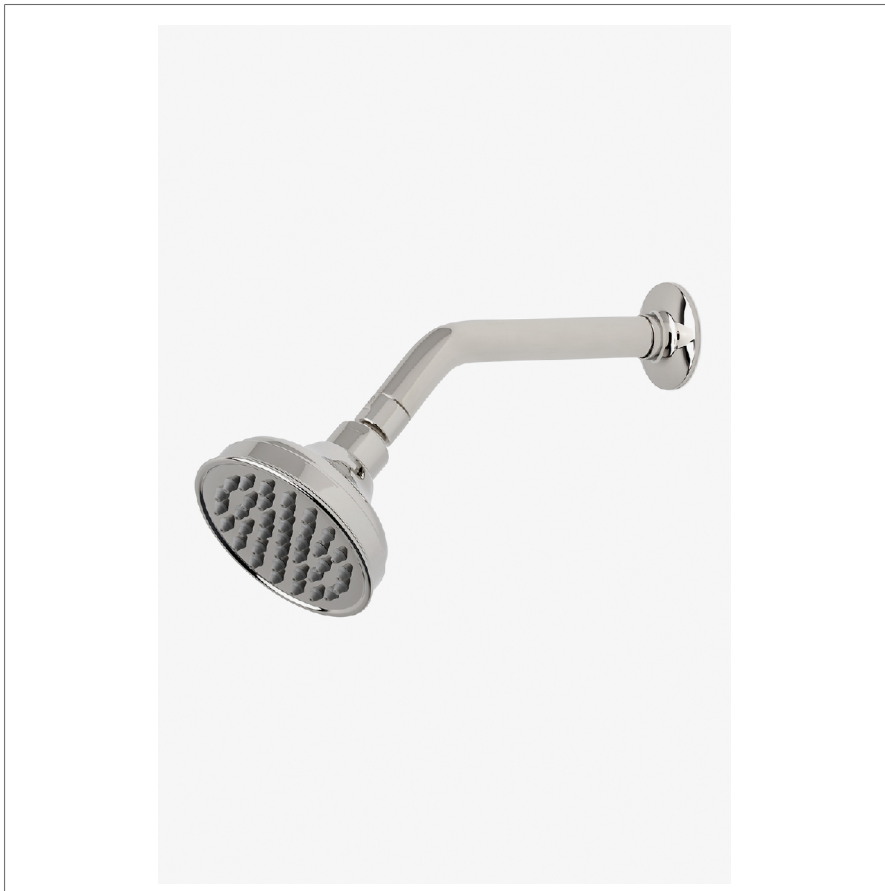

## EASTON

EAS145

Easton 4" Showerhead with 8" Wall Mounted 45 Degree Shower Arm

SHOWN IN EASTON 4" SHOWERHEAD WITH 8" WALL MOUNTED 45 DEGREE SHOWER ARM | EAS145

### TECHNICAL DETAILS

Adjustable Versus Fixed Spray: Fixed  
Fittings Hole Diameter: 1 1/4"  
Inlet Connection Size: 1/2"  
Inlet Connection Type: Male NPT  
Pivot: Y  
Primary Material: Brass  
Restricted Maximum Flow Rate: 1.75 gpm  
Water Pressure Maximum: 85.0 psi  
Water Pressure Minimum: 20.0 psi  
Water Pressure Recommended: 45.0 psi

### INSPIRATION

Drawing on Edwardian style, Easton is the most extensive Waterworks family; a range of moods and a selection of products from fittings to furniture.

### PRODUCT FEATURES

Made of Brass

Features a swivel 4" showerhead with easy clean rubber nozzles

Includes a 8" wall mounted 45 degree shower arm

Stocked in Brass, Chrome and Nickel

Showerhead available in 1.75gpm (6.6L/min) flow rate