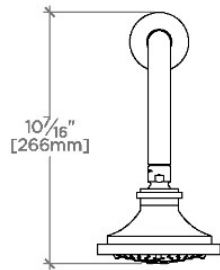

## RIVERUN

RRS357

Riverun 5" Showerhead with 12" Wall Mounted 90 Degree Shower Arm

SHOWN IN RIVERUN 5" SHOWERHEAD WITH 12" WALL MOUNTED 90 DEGREE SHOWER ARM | RRS357

### TECHNICAL DETAILS

Adjustable Versus Fixed Spray: Adjustable Spray  
Fittings Hole Diameter: 1 1/4"  
Inlet Connection Size: 1/2"  
Inlet Connection Type: Male NPT  
Pivot: Y  
Primary Material: Brass  
Restricted Maximum Flow Rate: 1.75 gpm  
Water Pressure Maximum: 85.0 psi  
Water Pressure Minimum: 20.0 psi  
Water Pressure Recommended: 45.0 psi

### PRODUCT FEATURES

Made of Brass

Features a swivel 5" showerhead with three adjustable spray patterns

Includes a 12" wall mounted 90 degree shower arm

Stocked in Brass, Chrome, Nickel and Matte Nickel

Showerhead available in 1.75gpm (6.6L/min) flow rate

## RIVERUN

RRS357

Riverun 5" Showerhead with 12" Wall Mounted 90 Degree Shower Arm

TOP VIEW SCALE:  $1\frac{1}{2}"=1'-0"$

SPRAY PATTERNS

FRONT VIEW SCALE:  $1\frac{1}{2}"=1'-0"$

SIDE VIEW SCALE:  $1\frac{1}{2}"=1'-0"$