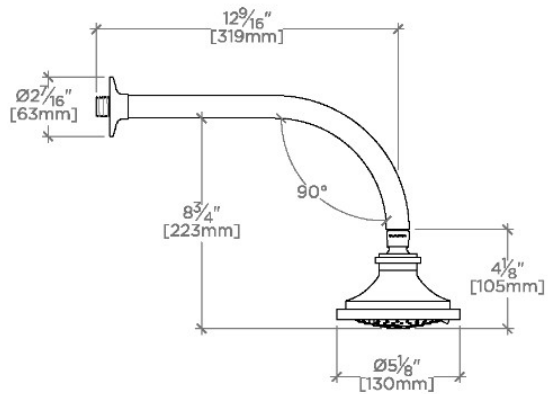

## RIVERUN

RRS357

Riverun 5" Showerhead with 12" Wall Mounted 90 Degree Shower Arm

SHOWN IN RIVERUN 5" SHOWERHEAD WITH 12" WALL MOUNTED 90 DEGREE SHOWER ARM | RRS357

### TECHNICAL DETAILS

Adjustable Versus Fixed Spray: Adjustable Spray  
Fittings Hole Diameter: 1 1/4"  
Inlet Connection Size: 1/2"  
Inlet Connection Type: Male NPT  
Pivot: Y  
Primary Material: Brass  
Restricted Maximum Flow Rate: 1.75 gpm  
Water Pressure Maximum: 85.0 psi  
Water Pressure Minimum: 20.0 psi  
Water Pressure Recommended: 45.0 psi

### PRODUCT FEATURES

Made of Brass

Features a swivel 5" showerhead with three adjustable spray patterns

Includes a 12" wall mounted 90 degree shower arm

Stocked in Brass, Chrome, Nickel and Matte Nickel

Showerhead available in 1.75gpm (6.6L/min) flow rate

## RIVERUN

RRS357

Riverun 5" Showerhead with 12" Wall Mounted 90 Degree Shower Arm

TOP VIEW SCALE:  $1\frac{1}{2}"=1'-0"$

SPRAY PATTERNS

FRONT VIEW SCALE:  $1\frac{1}{2}"=1'-0"$

SIDE VIEW SCALE:  $1\frac{1}{2}"=1'-0"$