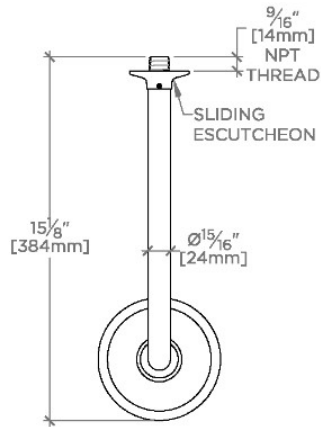

## RIVERUN

RRS357

Riverun 5" Showerhead with 12" Wall Mounted 90 Degree Shower Arm

SHOWN IN RIVERUN 5" SHOWERHEAD WITH 12" WALL MOUNTED 90 DEGREE SHOWER ARM | RRS357

### TECHNICAL DETAILS

Adjustable Versus Fixed Spray: Adjustable Spray  
Fittings Hole Diameter: 1 1/4"  
Inlet Connection Size: 1/2"  
Inlet Connection Type: Male NPT  
Pivot: Y  
Primary Material: Brass  
Restricted Maximum Flow Rate: 1.75 gpm  
Water Pressure Maximum: 85.0 psi  
Water Pressure Minimum: 20.0 psi  
Water Pressure Recommended: 45.0 psi

### PRODUCT FEATURES

Made of Brass

Features a swivel 5" showerhead with three adjustable spray patterns

Includes a 12" wall mounted 90 degree shower arm

Stocked in Brass, Chrome, Nickel and Matte Nickel

Showerhead available in 1.75gpm (6.6L/min) flow rate

## RIVERUN

RRS357

Riverun 5" Showerhead with 12" Wall Mounted 90 Degree Shower Arm

TOP VIEW SCALE:  $1\frac{1}{2}"=1'-0"$

SPRAY PATTERNS

FRONT VIEW SCALE:  $1\frac{1}{2}"=1'-0"$

SIDE VIEW SCALE:  $1\frac{1}{2}"=1'-0"$