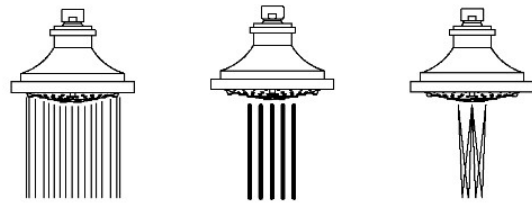

## RIVERUN

RRS357

Riverun 5" Showerhead with 12" Wall Mounted 90 Degree Shower Arm

SHOWN IN RIVERUN 5" SHOWERHEAD WITH 12" WALL MOUNTED 90 DEGREE SHOWER ARM | RRS357

### PRODUCT FEATURES

Made of Brass

Features a swivel 5" showerhead with three adjustable spray patterns

Includes a 12" wall mounted 90 degree shower arm

Stocked in Brass, Chrome, Nickel and Matte Nickel

Showerhead available in 1.75gpm (6.6L/min) flow rate

## RIVERUN

RRS357

Riverun 5" Showerhead with 12" Wall Mounted 90 Degree Shower Arm

TOP VIEW SCALE:  $1\frac{1}{2}"=1'-0"$

SPRAY PATTERNS

FRONT VIEW SCALE:  $1\frac{1}{2}"=1'-0"$

SIDE VIEW SCALE:  $1\frac{1}{2}"=1'-0"$