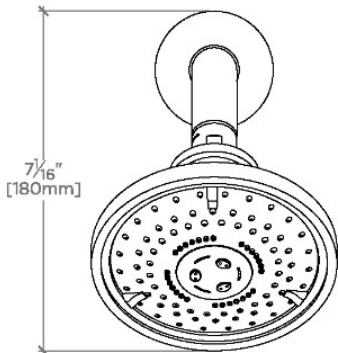

RIVERUN

RRS354

Riverun 5" Showerhead with Adjustable Spray with 6" Wall Mounted 45 Degree Shower Arm

SHOWN IN RIVERUN 5" SHOWERHEAD WITH ADJUSTABLE SPRAY WITH 6" WALL MOUNTED 45 DEGREE SHOWER ARM | RRS354

Features a swivel 5" showerhead with three adjustable spray patterns

Includes a 6" wall mounted 45 degree shower arm

Stocked in Brass, Chrome, Nickel and Matte Nickel

Showerhead available in 1.75gpm (6.6L/min) flow rate

CERTIFICATIONS

PRODUCT (NOTES)

RIVERUN

RRS354

Riverun 5" Showerhead with Adjustable Spray with 6" Wall Mounted 45 Degree Shower Arm

TOP VIEW

SCALE: 3"=1'-0"

STYLE NO.	DIM "A"	DIM "B"
DSS354	10 $\frac{1}{16}$ " [272mm]	6 $\frac{1}{4}$ " [158mm]
HGS354		
RRS354		
DSS355	12 $\frac{1}{16}$ " [323mm]	8 $\frac{1}{4}$ " [209mm]
HGS355		
RRS355		

SPRAY PATTERNS

FRONT VIEW

SCALE: 3"=1'-0"

SIDE VIEW

SCALE: 3"=1'-0"