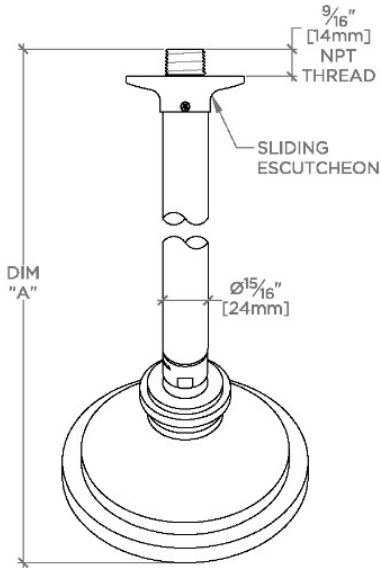

TECHNICAL DETAILS

Adjustable Versus Fixed Spray: Adjustable Spray
Fittings Hole Diameter: 1 1/4"
Inlet Connection Size: 1/2"
Inlet Connection Type: Male NPT
Pivot: Y
Primary Material: Brass
Restricted Maximum Flow Rate: 1.75 gpm
Water Pressure Maximum: 85.0 psi
Water Pressure Minimum: 20.0 psi
Water Pressure Recommended: 45.0 psi

Features a swivel 5" showerhead with three adjustable spray patterns

Includes a 6" wall mounted 45 degree shower arm

Stocked in Brass, Chrome, Nickel and Matte Nickel

Showerhead available in 1.75gpm (6.6L/min) flow rate

CERTIFICATIONS

PRODUCT (NOTES)

RIVERUN

RRS354

Riverun 5" Showerhead with Adjustable Spray with 6" Wall Mounted 45 Degree Shower Arm

TOP VIEW

SCALE: 3"=1'-0"

STYLE NO.	DIM "A"	DIM "B"
DSS354	10 $\frac{1}{16}$ " [272mm]	6 $\frac{1}{4}$ " [158mm]
HGS354		
RRS354		
DSS355	12 $\frac{1}{16}$ " [323mm]	8 $\frac{1}{4}$ " [209mm]
HGS355		
RRS355		

SPRAY PATTERNS

FRONT VIEW

SCALE: 3"=1'-0"

SIDE VIEW

SCALE: 3"=1'-0"