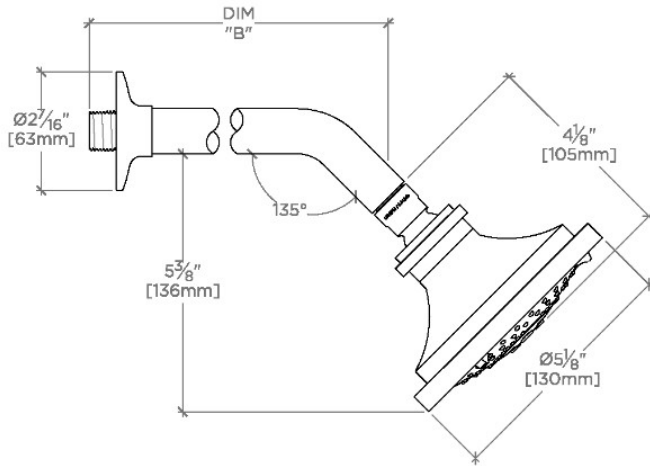

RIVERUN

RRS354

Riverun 5" Showerhead with Adjustable Spray with 6" Wall Mounted 45 Degree Shower Arm

SHOWN IN RIVERUN 5" SHOWERHEAD WITH ADJUSTABLE SPRAY WITH 6" WALL MOUNTED 45 DEGREE SHOWER ARM | RRS354

TECHNICAL DETAILS

Adjustable Versus Fixed Spray: Adjustable Spray
Fittings Hole Diameter: 1 1/4"
Inlet Connection Size: 1/2"
Inlet Connection Type: Male NPT
Pivot: Y
Primary Material: Brass
Restricted Maximum Flow Rate: 1.75 gpm
Water Pressure Maximum: 85.0 psi
Water Pressure Minimum: 20.0 psi
Water Pressure Recommended: 45.0 psi

CERTIFICATIONS

PRODUCT (NOTES)

RIVERUN

RRS354

Riverun 5" Showerhead with Adjustable Spray with 6" Wall Mounted 45 Degree Shower Arm

TOP VIEW

SCALE: 3"=1'-0"

STYLE NO.	DIM "A"	DIM "B"
DSS354	10 $\frac{1}{16}$ " [272mm]	6 $\frac{1}{4}$ " [158mm]
HGS354		
RRS354		
DSS355	12 $\frac{1}{16}$ " [323mm]	8 $\frac{1}{4}$ " [209mm]
HGS355		
RRS355		

SPRAY PATTERNS

FRONT VIEW

SCALE: 3"=1'-0"

SIDE VIEW

SCALE: 3"=1'-0"