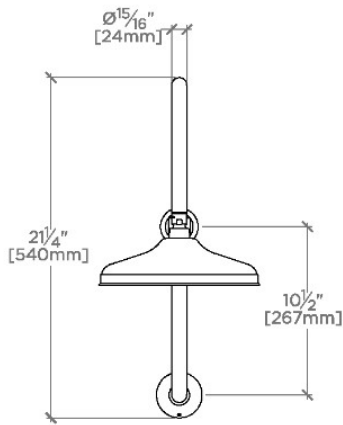

## JUS10G

Julia 10" Rain Showerhead with 20" Wall Mounted  
Gooseneck Shower Arm

SHOWN IN JULIA 10" RAIN SHOWERHEAD WITH 20" WALL MOUNTED GOOSENECK SHOWER ARM | JUS10G

### TECHNICAL DETAILS

Adjustable Versus Fixed Spray: Fixed  
Fittings Hole Diameter: 1 1/4"  
Inlet Connection Size: 1/2"  
Inlet Connection Type: Female Straight Threads with  
Rubber Washer  
Pivot: Y  
Primary Material: Brass  
Restricted Maximum Flow Rate: 1.75 gpm  
Water Pressure Maximum: 85.0 psi  
Water Pressure Minimum: 20.0 psi  
Water Pressure Recommended: 45.0 psi

### PRODUCT FEATURES

Made of Brass

Features a swivel 10" rain showerhead with easy clean rubber nozzles

Includes a 20" wall mounted gooseneck shower arm

Stocked in Brass, Chrome and Nickel

Rain showerhead available in 1.75gpm (6.6L/min) flow rate

## JULIA

JUS10G

Julia 10" Rain Showerhead with 20" Wall Mounted  
Gooseneck Shower Arm

TOP VIEW SCALE: 1"=1'-0"

FRONT VIEW SCALE: 1"=1'-0"

SIDE VIEW SCALE: 1"=1'-0"