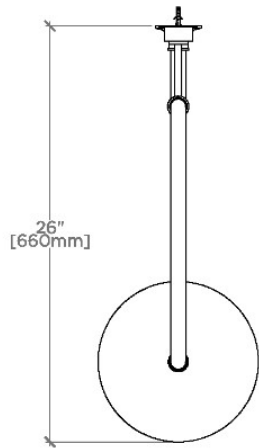

## JUS10G

Julia 10" Rain Showerhead with 20" Wall Mounted  
Gooseneck Shower Arm

SHOWN IN JULIA 10" RAIN SHOWERHEAD WITH 20" WALL MOUNTED GOOSENECK SHOWER ARM | JUS10G

### TECHNICAL DETAILS

Adjustable Versus Fixed Spray: Fixed  
Fittings Hole Diameter: 1 1/4"  
Inlet Connection Size: 1/2"  
Inlet Connection Type: Female Straight Threads with  
Rubber Washer  
Pivot: Y  
Primary Material: Brass  
Restricted Maximum Flow Rate: 1.75 gpm  
Water Pressure Maximum: 85.0 psi  
Water Pressure Minimum: 20.0 psi  
Water Pressure Recommended: 45.0 psi

### PRODUCT FEATURES

Made of Brass

Features a swivel 10" rain showerhead with easy clean rubber nozzles

Includes a 20" wall mounted gooseneck shower arm

Stocked in Brass, Chrome and Nickel

Rain showerhead available in 1.75gpm (6.6L/min) flow rate

## JULIA

JUS10G

Julia 10" Rain Showerhead with 20" Wall Mounted  
Gooseneck Shower Arm

TOP VIEW SCALE: 1"=1'-0"

FRONT VIEW SCALE: 1"=1'-0"

SIDE VIEW SCALE: 1"=1'-0"