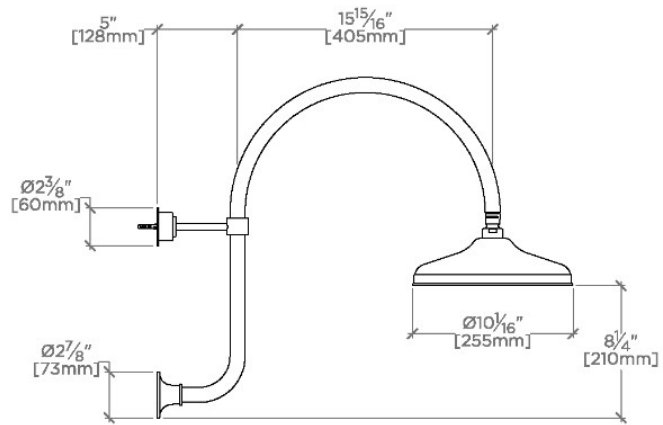

### TECHNICAL DETAILS

Adjustable Versus Fixed Spray: Fixed  
Fittings Hole Diameter: 1 1/4"  
Inlet Connection Size: 1/2"  
Inlet Connection Type: Female Straight Threads with  
Rubber Washer  
Pivot: Y  
Primary Material: Brass  
Restricted Maximum Flow Rate: 1.75 gpm  
Water Pressure Maximum: 85.0 psi  
Water Pressure Minimum: 20.0 psi  
Water Pressure Recommended: 45.0 psi

### PRODUCT FEATURES

Made of Brass

Features a swivel 10" rain showerhead with easy clean rubber nozzles

Includes a 20" wall mounted gooseneck shower arm

Stocked in Brass, Chrome and Nickel

Rain showerhead available in 1.75gpm (6.6L/min) flow rate

## JULIA

JUS10G

Julia 10" Rain Showerhead with 20" Wall Mounted  
Gooseneck Shower Arm

TOP VIEW SCALE: 1"=1'-0"

FRONT VIEW SCALE: 1"=1'-0"

SIDE VIEW SCALE: 1"=1'-0"