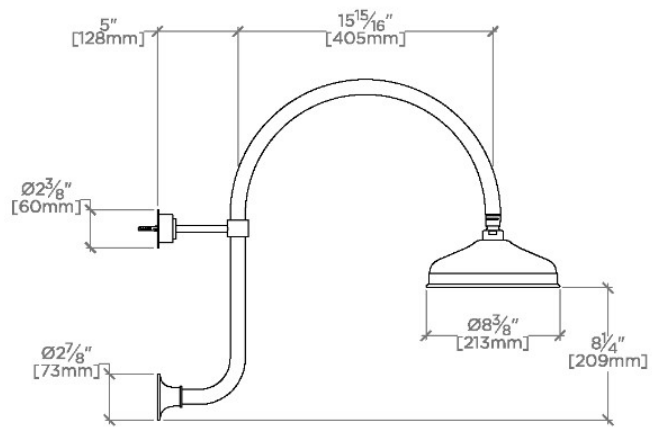

JULIA

JUS18G

Julia 8" Rain Showerhead with 20" Wall Mounted Gooseneck Shower Arm

SHOWN IN JULIA 8" RAIN SHOWERHEAD WITH 20" WALL MOUNTED GOOSENECK SHOWER ARM | JUS18G

TECHNICAL DETAILS

Adjustable Versus Fixed Spray: Fixed
Fittings Hole Diameter: 1 1/4"
Inlet Connection Size: 1/2"
Inlet Connection Type: Female Straight Threads with Rubber Washer
Pivot: Y
Primary Material: Brass
Restricted Maximum Flow Rate: 1.75 gpm
Water Pressure Maximum: 85.0 psi
Water Pressure Minimum: 20.0 psi
Water Pressure Recommended: 45.0 psi

CODES & STANDARDS

PRODUCT FEATURES

Made of Brass

Features a swivel 8" rain showerhead with easy clean rubber nozzles

Includes a 20" wall mounted gooseneck shower arm

Stocked in Brass, Chrome and Nickel

Rain showerhead available in 1.75gpm (6.6L/min) flow rate

CERTIFICATIONS

PRODUCT (NOTES)

JULIA

JUS18G

Julia 8" Rain Showerhead with 20" Wall Mounted Gooseneck Shower Arm

TOP VIEW SCALE: 1"=1'-0"

FRONT VIEW SCALE: 1"=1'-0"

SIDE VIEW SCALE: 1"=1'-0"