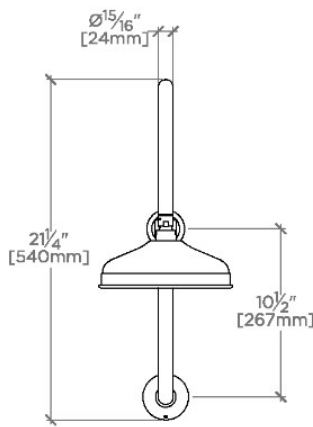

JULIA

JUS18G

Julia 8" Rain Showerhead with 20" Wall Mounted Gooseneck Shower Arm

SHOWN IN JULIA 8" RAIN SHOWERHEAD WITH 20" WALL MOUNTED GOOSENECK SHOWER ARM | JUS18G

TECHNICAL DETAILS

Adjustable Versus Fixed Spray: Fixed
Fittings Hole Diameter: 1 1/4"
Inlet Connection Size: 1/2"
Inlet Connection Type: Female Straight Threads with Rubber Washer
Pivot: Y
Primary Material: Brass
Restricted Maximum Flow Rate: 1.75 gpm
Water Pressure Maximum: 85.0 psi
Water Pressure Minimum: 20.0 psi
Water Pressure Recommended: 45.0 psi

CODES & STANDARDS

PRODUCT FEATURES

Made of Brass

Features a swivel 8" rain showerhead with easy clean rubber nozzles

Includes a 20" wall mounted gooseneck shower arm

Stocked in Brass, Chrome and Nickel

Rain showerhead available in 1.75gpm (6.6L/min) flow rate

CERTIFICATIONS

PRODUCT (NOTES)

JULIA

JUS18G

Julia 8" Rain Showerhead with 20" Wall Mounted Gooseneck Shower Arm

TOP VIEW SCALE: 1"=1'-0"

FRONT VIEW SCALE: 1"=1'-0"

SIDE VIEW SCALE: 1"=1'-0"