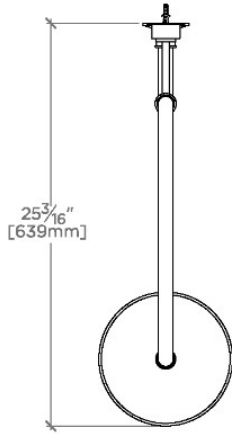

JULIA

JUS18G

Julia 8" Rain Showerhead with 20" Wall Mounted Gooseneck Shower Arm

SHOWN IN JULIA 8" RAIN SHOWERHEAD WITH 20" WALL MOUNTED GOOSENECK SHOWER ARM | JUS18G

TECHNICAL DETAILS

Adjustable Versus Fixed Spray: Fixed
Fittings Hole Diameter: 1 1/4"
Inlet Connection Size: 1/2"
Inlet Connection Type: Female Straight Threads with Rubber Washer
Pivot: Y
Primary Material: Brass
Restricted Maximum Flow Rate: 1.75 gpm
Water Pressure Maximum: 85.0 psi
Water Pressure Minimum: 20.0 psi
Water Pressure Recommended: 45.0 psi

CODES & STANDARDS

PRODUCT FEATURES

Made of Brass

Features a swivel 8" rain showerhead with easy clean rubber nozzles

Includes a 20" wall mounted gooseneck shower arm

Stocked in Brass, Chrome and Nickel

Rain showerhead available in 1.75gpm (6.6L/min) flow rate

CERTIFICATIONS

PRODUCT (NOTES)

JULIA

JUS18G

Julia 8" Rain Showerhead with 20" Wall Mounted Gooseneck Shower Arm

TOP VIEW SCALE: 1"=1'-0"

FRONT VIEW SCALE: 1"=1'-0"

SIDE VIEW SCALE: 1"=1'-0"