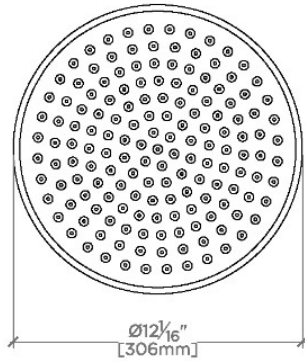

JULIA

JUS122

Julia 12" Rain Showerhead with 18" Ceiling Mounted Shower Arm

SHOWN IN JULIA 12" RAIN SHOWERHEAD WITH 18" CEILING MOUNTED SHOWER ARM | JUS122

TECHNICAL DETAILS

Adjustable Versus Fixed Spray: Fixed
Fittings Hole Diameter: 1 1/4"
Inlet Connection Size: 1/2"
Inlet Connection Type: Male NPT
Pivot: Y
Primary Material: Brass
Restricted Maximum Flow Rate: 1.75 gpm
Water Pressure Maximum: 85.0 psi
Water Pressure Minimum: 20.0 psi
Water Pressure Recommended: 45.0 psi

CERTIFICATIONS

PRODUCT (NOTES)

WATERWORKS

JULIA

JUS122

Julia 12" Rain Showerhead with 18" Ceiling Mounted Shower Arm

CEILING VIEW

SCALE: 1/2"=1'-0"

STYLE NO.	DIM "A"	DIM "B"
ETS120	11 ³ / ₄ " [298mm]	6 ⁹ / ₁₆ " [167mm]
FRS120		
JUS120		
ETS121	17 ³ / ₄ " [450mm]	12 ⁹ / ₁₆ " [319mm]
FRS121		
JUS121		
ETS122	23 ³ / ₄ " [603mm]	18 ⁹ / ₁₆ " [472mm]
FRS122		
JUS122		

FRONT VIEW

SCALE: 1/2"=1'-0"

SIDE VIEW

SCALE: 1/2"=1'-0"