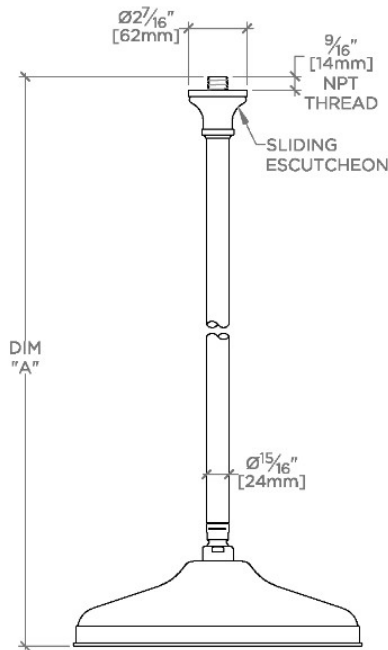

JULIA

JUS122

Julia 12" Rain Showerhead with 18" Ceiling Mounted Shower Arm

SHOWN IN JULIA 12" RAIN SHOWERHEAD WITH 18" CEILING MOUNTED SHOWER ARM | JUS122

TECHNICAL DETAILS

Adjustable Versus Fixed Spray: Fixed
Fittings Hole Diameter: 1 1/4"
Inlet Connection Size: 1/2"
Inlet Connection Type: Male NPT
Pivot: Y
Primary Material: Brass
Restricted Maximum Flow Rate: 1.75 gpm
Water Pressure Maximum: 85.0 psi
Water Pressure Minimum: 20.0 psi
Water Pressure Recommended: 45.0 psi

CODES & STANDARDS

PRODUCT FEATURES

Made of Brass

Features a swivel 12" rain showerhead with easy clean rubber nozzles

Includes an 18" ceiling mounted shower arm

Stocked in Brass, Chrome and Nickel

Rain showerhead available in 1.75gpm (6.6L/min) flow rate

CERTIFICATIONS

PRODUCT (NOTES)

WATERWORKS

JULIA

JUS122

Julia 12" Rain Showerhead with 18" Ceiling Mounted Shower Arm

CEILING VIEW

SCALE: 1/2"=1'-0"

FRONT VIEW

SCALE: 1/2"=1'-0"

SIDE VIEW

SCALE: 1/2"=1'-0"