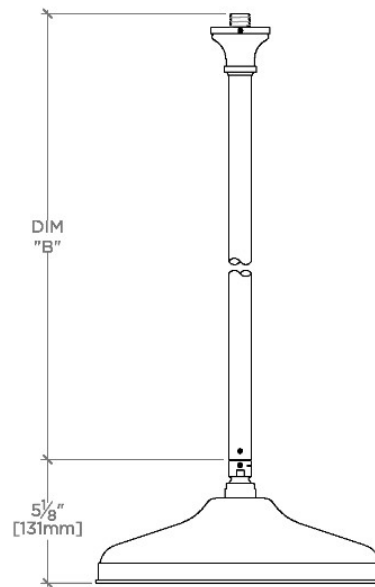

JULIA

JUS122

Julia 12" Rain Showerhead with 18" Ceiling Mounted Shower Arm

SHOWN IN JULIA 12" RAIN SHOWERHEAD WITH 18" CEILING MOUNTED SHOWER ARM | JUS122

TECHNICAL DETAILS

Adjustable Versus Fixed Spray: Fixed
Fittings Hole Diameter: 1 1/4"
Inlet Connection Size: 1/2"
Inlet Connection Type: Male NPT
Pivot: Y
Primary Material: Brass
Restricted Maximum Flow Rate: 1.75 gpm
Water Pressure Maximum: 85.0 psi
Water Pressure Minimum: 20.0 psi
Water Pressure Recommended: 45.0 psi

CERTIFICATIONS

PRODUCT (NOTES)

WATERWORKS

JULIA

JUS122

Julia 12" Rain Showerhead with 18" Ceiling Mounted Shower Arm

CEILING VIEW

SCALE: 1/2"=1'-0"

STYLE NO.	DIM "A"	DIM "B"
ETS120	11 ³ / ₄ " [298mm]	6 ⁹ / ₁₆ " [167mm]
FRS120		
JUS120		
ETS121	17 ³ / ₄ " [450mm]	12 ⁹ / ₁₆ " [319mm]
FRS121		
JUS121		
ETS122	23 ³ / ₄ " [603mm]	18 ⁹ / ₁₆ " [472mm]
FRS122		
JUS122		

FRONT VIEW

SCALE: 1/2"=1'-0"

SIDE VIEW

SCALE: 1/2"=1'-0"