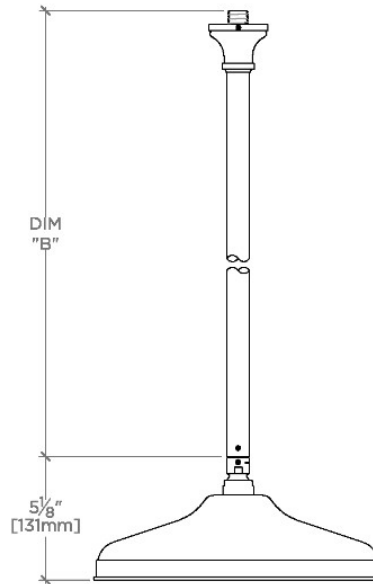

## JULIA

JUS120

Julia 12" Rain Showerhead with 6" Ceiling Mounted Shower Arm

SHOWN IN JULIA 12" RAIN SHOWERHEAD WITH 6" CEILING MOUNTED SHOWER ARM | JUS120

### TECHNICAL DETAILS

Adjustable Versus Fixed Spray: Fixed  
Fittings Hole Diameter: 1 1/4"  
Inlet Connection Size: 1/2"  
Inlet Connection Type: Male NPT  
Pivot: Y  
Primary Material: Brass  
Restricted Maximum Flow Rate: 1.75 gpm  
Water Pressure Maximum: 85.0 psi  
Water Pressure Minimum: 20.0 psi  
Water Pressure Recommended: 45.0 psi

## JUS120

Julia 12" Rain Showerhead with 6" Ceiling Mounted Shower Arm

CEILING VIEW SCALE: 1/2"=1'-0"

STYLE NO.	DIM "A"	DIM "B"
ETS120	11 <sup>3</sup> / <sub>4</sub> " [298mm]	6 <sup>9</sup> / <sub>16</sub> " [167mm]
FRS120		
JUS120		
ETS121	17 <sup>3</sup> / <sub>4</sub> " [450mm]	12 <sup>9</sup> / <sub>16</sub> " [319mm]
FRS121		
JUS121		
ETS122	23 <sup>3</sup> / <sub>4</sub> " [603mm]	18 <sup>9</sup> / <sub>16</sub> " [472mm]
FRS122		
JUS122		

FRONT VIEW SCALE: 1/2"=1'-0"

SIDE VIEW SCALE: 1/2"=1'-0"