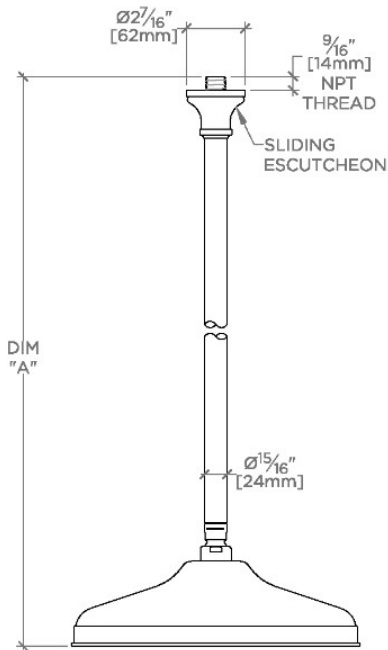

### TECHNICAL DETAILS

Adjustable Versus Fixed Spray: Fixed  
Fittings Hole Diameter: 1 1/4"  
Inlet Connection Size: 1/2"  
Inlet Connection Type: Male NPT  
Pivot: Y  
Primary Material: Brass  
Restricted Maximum Flow Rate: 1.75 gpm  
Water Pressure Maximum: 85.0 psi  
Water Pressure Minimum: 20.0 psi  
Water Pressure Recommended: 45.0 psi

## JULIA

## JUS120

Julia 12" Rain Showerhead with 6" Ceiling Mounted Shower Arm

CEILING VIEW SCALE: 1/2"=1'-0"

STYLE NO.	DIM "A"	DIM "B"
ETS120	11 <sup>3</sup> / <sub>4</sub> " [298mm]	6 <sup>9</sup> / <sub>16</sub> " [167mm]
FRS120		
JUS120		
ETS121	17 <sup>3</sup> / <sub>4</sub> " [450mm]	12 <sup>9</sup> / <sub>16</sub> " [319mm]
FRS121		
JUS121		
ETS122	23 <sup>3</sup> / <sub>4</sub> " [603mm]	18 <sup>9</sup> / <sub>16</sub> " [472mm]
FRS122		
JUS122		

FRONT VIEW SCALE: 1/2"=1'-0"

SIDE VIEW SCALE: 1/2"=1'-0"