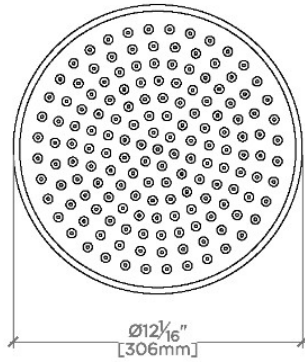

WATERWORKS

JULIA

JUS120

Julia 12" Rain Showerhead with 6" Ceiling Mounted Shower Arm

CEILING VIEW SCALE: 1/2"=1'-0"

STYLE NO.	DIM "A"	DIM "B"
ETS120	11³/₄" [298mm]	6⁹/₁₆" [167mm]
FRS120		
JUS120		
ETS121	17³/₄" [450mm]	12⁹/₁₆" [319mm]
FRS121		
JUS121		
ETS122	23³/₄" [603mm]	18⁹/₁₆" [472mm]
FRS122		
JUS122