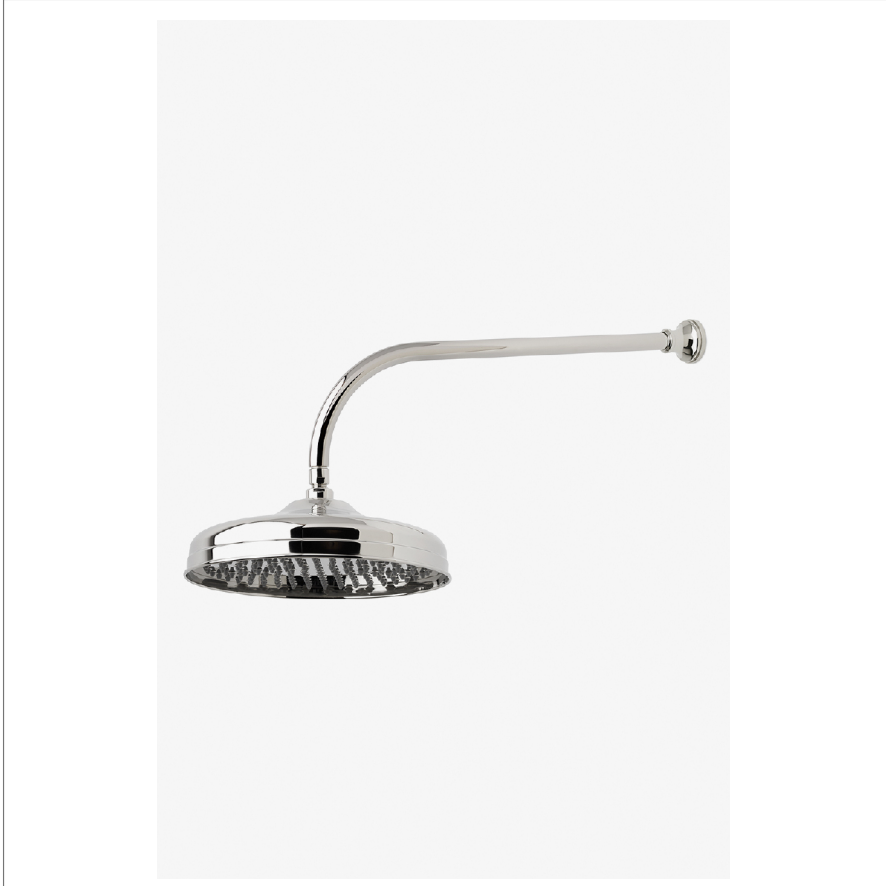

JULIA

JUS129

Julia 12" Rain Showerhead with 22" Wall Mounted 90 Degree Shower Arm

SHOWN IN JULIA 12" RAIN SHOWERHEAD WITH 22" WALL MOUNTED 90 DEGREE SHOWER ARM | JUS129

TECHNICAL DETAILS

Adjustable Versus Fixed Spray: Fixed
Fittings Hole Diameter: 1 1/4"
Inlet Connection Size: 1/2"
Inlet Connection Type: Male NPT
Pivot: Y
Primary Material: Brass
Restricted Maximum Flow Rate: 1.75 gpm
Water Pressure Maximum: 85.0 psi
Water Pressure Minimum: 20.0 psi
Water Pressure Recommended: 45.0 psi

INSPIRATION

An interpretation of 1920s French country, Julia speaks to decoration and intricate design displayed through beautifully composed turnings. These details embody the robust, signature high profile spout enabling Julia to transition fluidly from informal to formal environments.

CODES & STANDARDS

PRODUCT FEATURES

Made of Brass

Features a swivel 12" rain showerhead with easy clean rubber nozzles

Includes a 22" wall mounted 90 degree shower arm

Stocked in Brass, Chrome and Nickel

Rain showerhead available in 1.75gpm (6.6L/min) flow rate

CERTIFICATIONS

PRODUCT (NOTES)

WATERWORKS

JULIA

JUS129

Julia 12" Rain Showerhead with 22" Wall Mounted 90 Degree Shower Arm

TOP VIEW SCALE: 1/2"=1'-0"

STYLE NO.	DIM "A"	DIM "B"
ETS128		
FRS128	24 ⁵ / ₈ " [625mm]	18 ⁹ / ₁₆ " [472mm]
JUS128		
ETS129		
FRS129	28 ⁵ / ₈ " [727mm]	22 ⁹ / ₁₆ " [573mm]
JUS129		