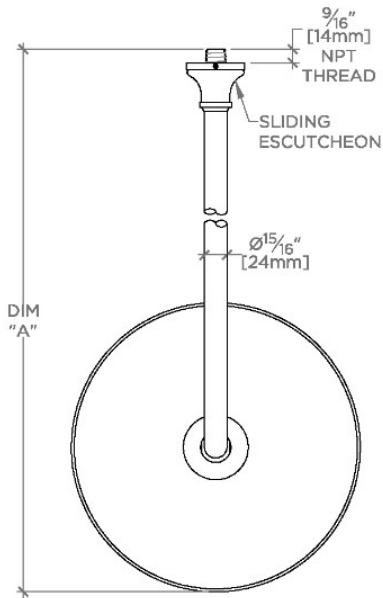

JULIA

JUS129

Julia 12" Rain Showerhead with 22" Wall Mounted 90 Degree Shower Arm

SHOWN IN JULIA 12" RAIN SHOWERHEAD WITH 22" WALL MOUNTED 90 DEGREE SHOWER ARM | JUS129

TECHNICAL DETAILS

Adjustable Versus Fixed Spray: Fixed
Fittings Hole Diameter: 1 1/4"
Inlet Connection Size: 1/2"
Inlet Connection Type: Male NPT
Pivot: Y
Primary Material: Brass
Restricted Maximum Flow Rate: 1.75 gpm
Water Pressure Maximum: 85.0 psi
Water Pressure Minimum: 20.0 psi
Water Pressure Recommended: 45.0 psi

CODES & STANDARDS

PRODUCT FEATURES

Made of Brass

Features a swivel 12" rain showerhead with easy clean rubber nozzles

Includes a 22" wall mounted 90 degree shower arm

Stocked in Brass, Chrome and Nickel

Rain showerhead available in 1.75gpm (6.6L/min) flow rate

CERTIFICATIONS

PRODUCT (NOTES)

WATERWORKS

JULIA

JUS129

Julia 12" Rain Showerhead with 22" Wall Mounted 90 Degree Shower Arm

TOP VIEW SCALE: 1/2"=1'-0"

STYLE NO.	DIM "A"	DIM "B"
ETS128		
FRS128	24 ⁵ / ₈ " [625mm]	18 ⁹ / ₁₆ " [472mm]
JUS128		
ETS129		
FRS129	28 ⁵ / ₈ " [727mm]	22 ⁹ / ₁₆ " [573mm]
JUS129		

FRONT VIEW SCALE: 1/2"=1'-0"

SIDE VIEW SCALE: 1/2"=1'-0"