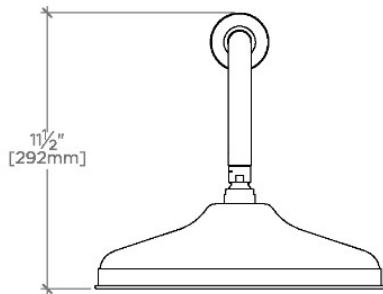

JULIA

JUS129

Julia 12" Rain Showerhead with 22" Wall Mounted 90 Degree Shower Arm

SHOWN IN JULIA 12" RAIN SHOWERHEAD WITH 22" WALL MOUNTED 90 DEGREE SHOWER ARM | JUS129

TECHNICAL DETAILS

Adjustable Versus Fixed Spray: Fixed
Fittings Hole Diameter: 1 1/4"
Inlet Connection Size: 1/2"
Inlet Connection Type: Male NPT
Pivot: Y
Primary Material: Brass
Restricted Maximum Flow Rate: 1.75 gpm
Water Pressure Maximum: 85.0 psi
Water Pressure Minimum: 20.0 psi
Water Pressure Recommended: 45.0 psi

CODES & STANDARDS

PRODUCT FEATURES

Made of Brass

Features a swivel 12" rain showerhead with easy clean rubber nozzles

Includes a 22" wall mounted 90 degree shower arm

Stocked in Brass, Chrome and Nickel

Rain showerhead available in 1.75gpm (6.6L/min) flow rate

CERTIFICATIONS

PRODUCT (NOTES)

WATERWORKS

JULIA

JUS129

Julia 12" Rain Showerhead with 22" Wall Mounted 90 Degree Shower Arm

TOP VIEW SCALE: 1/2"=1'-0"

STYLE NO.	DIM "A"	DIM "B"
ETS128		
FRS128	24 ⁵ / ₈ " [625mm]	18 ⁹ / ₁₆ " [472mm]
JUS128		
ETS129		
FRS129	28 ⁵ / ₈ " [727mm]	22 ⁹ / ₁₆ " [573mm]
JUS129		

FRONT VIEW SCALE: 1/2"=1'-0"

SIDE VIEW SCALE: 1/2"=1'-0"