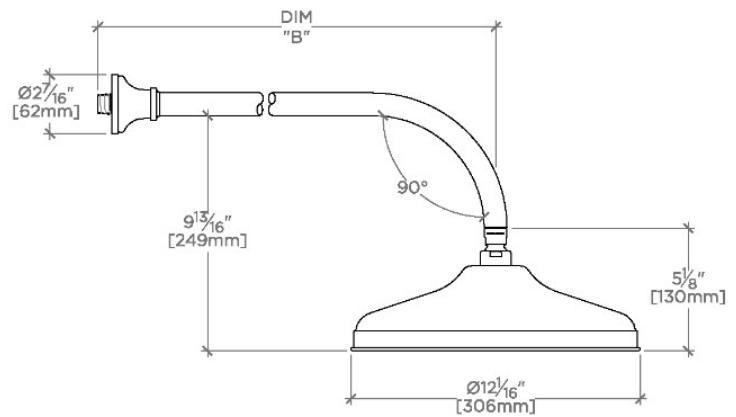

JULIA

JUS129

Julia 12" Rain Showerhead with 22" Wall Mounted 90 Degree Shower Arm

SHOWN IN JULIA 12" RAIN SHOWERHEAD WITH 22" WALL MOUNTED 90 DEGREE SHOWER ARM | JUS129

TECHNICAL DETAILS

Adjustable Versus Fixed Spray: Fixed
Fittings Hole Diameter: 1 1/4"
Inlet Connection Size: 1/2"
Inlet Connection Type: Male NPT
Pivot: Y
Primary Material: Brass
Restricted Maximum Flow Rate: 1.75 gpm
Water Pressure Maximum: 85.0 psi
Water Pressure Minimum: 20.0 psi
Water Pressure Recommended: 45.0 psi

CODES & STANDARDS

PRODUCT FEATURES

Made of Brass

Features a swivel 12" rain showerhead with easy clean rubber nozzles

Includes a 22" wall mounted 90 degree shower arm

Stocked in Brass, Chrome and Nickel

Rain showerhead available in 1.75gpm (6.6L/min) flow rate

CERTIFICATIONS

PRODUCT (NOTES)

WATERWORKS

JULIA

JUS129

Julia 12" Rain Showerhead with 22" Wall Mounted 90 Degree Shower Arm

TOP VIEW SCALE: 1/2"=1'-0"

STYLE NO.	DIM "A"	DIM "B"
ETS128		
FRS128	24 ⁵ / ₈ " [625mm]	18 ⁹ / ₁₆ " [472mm]
JUS128		
ETS129		
FRS129	28 ⁵ / ₈ " [727mm]	22 ⁹ / ₁₆ " [573mm]
JUS129		

FRONT VIEW SCALE: 1/2"=1'-0"

SIDE VIEW SCALE: 1/2"=1'-0"