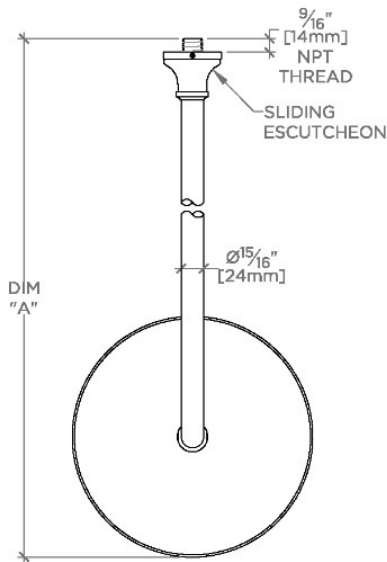

JULIA

JUS108

Julia 10" Rain Showerhead with 18" Wall Mounted 90 Degree Shower Arm

SHOWN IN JULIA 10" RAIN SHOWERHEAD WITH 18" WALL MOUNTED 90 DEGREE SHOWER ARM | JUS108

TECHNICAL DETAILS

Adjustable Versus Fixed Spray: Fixed
Fittings Hole Diameter: 1 1/4"
Inlet Connection Size: 1/2"
Inlet Connection Type: Male NPT
Pivot: Y
Primary Material: Brass
Restricted Maximum Flow Rate: 1.75 gpm
Water Pressure Maximum: 85.0 psi
Water Pressure Minimum: 20.0 psi
Water Pressure Recommended: 45.0 psi

CODES & STANDARDS

PRODUCT FEATURES

Made of Brass

Features a swivel 10" rain showerhead with easy clean rubber nozzles

Includes a 18" wall mounted 90 degree shower arm

Stocked in Brass, Chrome and Nickel

Rain showerhead available in 1.75gpm (6.6L/min) flow rate

CERTIFICATIONS

PRODUCT (NOTES)

WATERWORKS

JULIA

JUS108

Julia 10" Rain Showerhead with 18" Wall Mounted 90 Degree Shower Arm

TOP VIEW SCALE: 1/2"=1'-0"

STYLE NO.	DIM "A"	DIM "B"
ETS108		
FRS108	23 ⁹ / ₁₆ " [599mm]	18 ⁹ / ₁₆ " [472mm]
JUS108		
ETS109		
FRS109	27 ⁹ / ₁₆ " [699mm]	22 ⁹ / ₁₆ " [573mm]
JUS109		

FRONT VIEW SCALE: 1/2"=1'-0"

SIDE VIEW SCALE: 1/2"=1'-0"