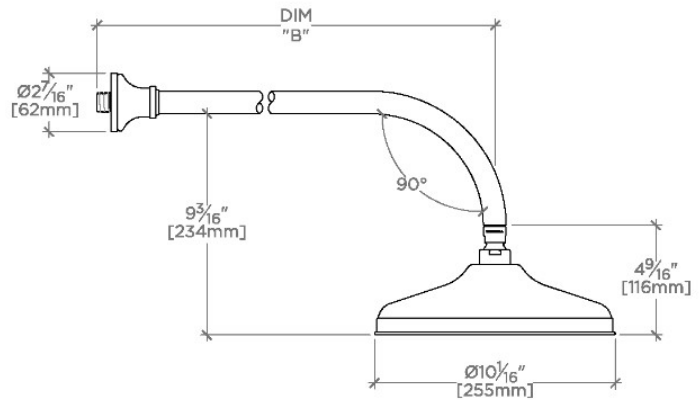

JULIA

JUS108

Julia 10" Rain Showerhead with 18" Wall Mounted 90 Degree Shower Arm

SHOWN IN JULIA 10" RAIN SHOWERHEAD WITH 18" WALL MOUNTED 90 DEGREE SHOWER ARM | JUS108

TECHNICAL DETAILS

Adjustable Versus Fixed Spray: Fixed
Fittings Hole Diameter: 1 1/4"
Inlet Connection Size: 1/2"
Inlet Connection Type: Male NPT
Pivot: Y
Primary Material: Brass
Restricted Maximum Flow Rate: 1.75 gpm
Water Pressure Maximum: 85.0 psi
Water Pressure Minimum: 20.0 psi
Water Pressure Recommended: 45.0 psi

CODES & STANDARDS

PRODUCT FEATURES

Made of Brass

Features a swivel 10" rain showerhead with easy clean rubber nozzles

Includes a 18" wall mounted 90 degree shower arm

Stocked in Brass, Chrome and Nickel

Rain showerhead available in 1.75gpm (6.6L/min) flow rate

CERTIFICATIONS

PRODUCT (NOTES)

WATERWORKS

JULIA

JUS108

Julia 10" Rain Showerhead with 18" Wall Mounted 90 Degree Shower Arm

TOP VIEW SCALE: 1/2"=1'-0"

STYLE NO.	DIM "A"	DIM "B"
ETS108		
FRS108	23 ⁹ / ₁₆ " [599mm]	18 ⁹ / ₁₆ " [472mm]
JUS108		
ETS109		
FRS109	27 ⁹ / ₁₆ " [699mm]	22 ⁹ / ₁₆ " [573mm]
JUS109		

FRONT VIEW SCALE: 1/2"=1'-0"

SIDE VIEW SCALE: 1/2"=1'-0"