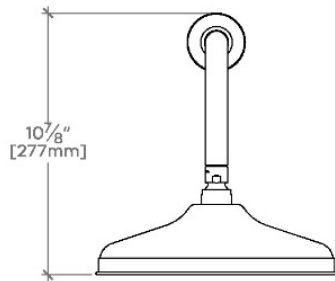

JULIA

JUS108

Julia 10" Rain Showerhead with 18" Wall Mounted 90 Degree Shower Arm

SHOWN IN JULIA 10" RAIN SHOWERHEAD WITH 18" WALL MOUNTED 90 DEGREE SHOWER ARM | JUS108

TECHNICAL DETAILS

Adjustable Versus Fixed Spray: Fixed
Fittings Hole Diameter: 1 1/4"
Inlet Connection Size: 1/2"
Inlet Connection Type: Male NPT
Pivot: Y
Primary Material: Brass
Restricted Maximum Flow Rate: 1.75 gpm
Water Pressure Maximum: 85.0 psi
Water Pressure Minimum: 20.0 psi
Water Pressure Recommended: 45.0 psi

CODES & STANDARDS

PRODUCT FEATURES

Made of Brass

Features a swivel 10" rain showerhead with easy clean rubber nozzles

Includes a 18" wall mounted 90 degree shower arm

Stocked in Brass, Chrome and Nickel

Rain showerhead available in 1.75gpm (6.6L/min) flow rate

CERTIFICATIONS

PRODUCT (NOTES)

WATERWORKS

JULIA

JUS108

Julia 10" Rain Showerhead with 18" Wall Mounted 90 Degree Shower Arm

TOP VIEW SCALE: 1/2"=1'-0"

STYLE NO.	DIM "A"	DIM "B"
ETS108		
FRS108	23 ⁹ / ₁₆ " [599mm]	18 ⁹ / ₁₆ " [472mm]
JUS108		
ETS109		
FRS109	27 ⁹ / ₁₆ " [699mm]	22 ⁹ / ₁₆ " [573mm]
JUS109		

FRONT VIEW SCALE: 1/2"=1'-0"

SIDE VIEW SCALE: 1/2"=1'-0"