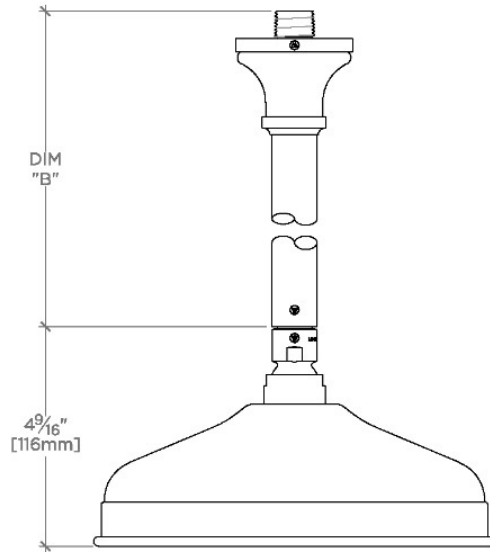

JULIA

JUS181

Julia 8" Rain Showerhead with 12" Ceiling Mounted Shower Arm

SHOWN IN JULIA 8" RAIN SHOWERHEAD WITH 12" CEILING MOUNTED SHOWER ARM | JUS181

TECHNICAL DETAILS

Adjustable Versus Fixed Spray: Fixed
Fittings Hole Diameter: 1 1/4"
Inlet Connection Size: 1/2"
Inlet Connection Type: Male NPT
Pivot: Y
Primary Material: Brass
Restricted Maximum Flow Rate: 1.75 gpm
Water Pressure Maximum: 85.0 psi
Water Pressure Minimum: 20.0 psi
Water Pressure Recommended: 45.0 psi

CODES & STANDARDS

PRODUCT FEATURES

Made of Brass

Features a swivel 8" rain showerhead with easy clean rubber nozzles

Includes a 12" ceiling mounted shower arm

Stocked in Brass, Chrome and Nickel

Rain showerhead available in 1.75gpm (6.6L/min) flow rate

CERTIFICATIONS

PRODUCT (NOTES)

WATERWORKS

JULIA

JUS181

Julia 8" Rain Showerhead with 12" Ceiling Mounted Shower Arm

CEILING VIEW

SCALE: 3"=1'-0"

STYLE NO.	DIM "A"	DIM "B"
ETS180	1 1/8" [283mm]	6 9/16" [167mm]
FRS180		
JUS180		
ETS181	1 7/8" [435mm]	12 9/16" [319mm]
FRS181		
JUS181		

FRONT VIEW

SCALE: 3"=1'-0"

SIDE VIEW

SCALE: 3"=1'-0"