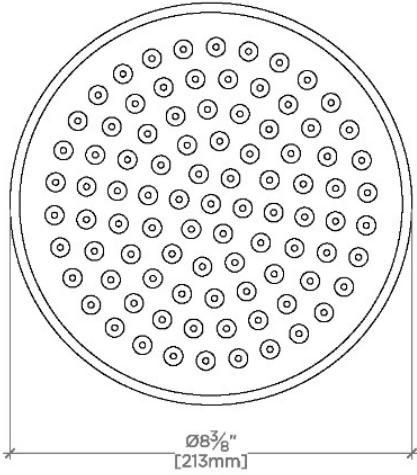

JULIA

JUS181

Julia 8" Rain Showerhead with 12" Ceiling Mounted Shower Arm

SHOWN IN JULIA 8" RAIN SHOWERHEAD WITH 12" CEILING MOUNTED SHOWER ARM | JUS181

TECHNICAL DETAILS

Adjustable Versus Fixed Spray: Fixed
Fittings Hole Diameter: 1 1/4"
Inlet Connection Size: 1/2"
Inlet Connection Type: Male NPT
Pivot: Y
Primary Material: Brass
Restricted Maximum Flow Rate: 1.75 gpm
Water Pressure Maximum: 85.0 psi
Water Pressure Minimum: 20.0 psi
Water Pressure Recommended: 45.0 psi

CODES & STANDARDS

PRODUCT FEATURES

Made of Brass

Features a swivel 8" rain showerhead with easy clean rubber nozzles

Includes a 12" ceiling mounted shower arm

Stocked in Brass, Chrome and Nickel

Rain showerhead available in 1.75gpm (6.6L/min) flow rate

CERTIFICATIONS

PRODUCT (NOTES)

WATERWORKS

JULIA

JUS181

Julia 8" Rain Showerhead with 12" Ceiling Mounted Shower Arm

CEILING VIEW

SCALE: 3"=1'-0"

STYLE NO.	DIM "A"	DIM "B"
ETS180	1 1/8" [283mm]	6 9/16" [167mm]
FRS180		
JUS180		
ETS181	1 7/8" [435mm]	12 9/16" [319mm]
FRS181		
JUS181		

FRONT VIEW

SCALE: 3"=1'-0"

SIDE VIEW

SCALE: 3"=1'-0"