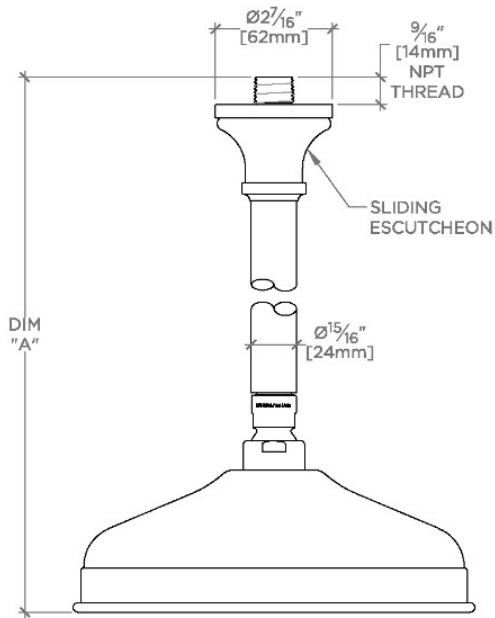

JULIA

JUS181

Julia 8" Rain Showerhead with 12" Ceiling Mounted Shower Arm

SHOWN IN JULIA 8" RAIN SHOWERHEAD WITH 12" CEILING MOUNTED SHOWER ARM | JUS181

TECHNICAL DETAILS

Adjustable Versus Fixed Spray: Fixed
Fittings Hole Diameter: 1 1/4"
Inlet Connection Size: 1/2"
Inlet Connection Type: Male NPT
Pivot: Y
Primary Material: Brass
Restricted Maximum Flow Rate: 1.75 gpm
Water Pressure Maximum: 85.0 psi
Water Pressure Minimum: 20.0 psi
Water Pressure Recommended: 45.0 psi

CODES & STANDARDS

PRODUCT FEATURES

Made of Brass

Features a swivel 8" rain showerhead with easy clean rubber nozzles

Includes a 12" ceiling mounted shower arm

Stocked in Brass, Chrome and Nickel

Rain showerhead available in 1.75gpm (6.6L/min) flow rate

CERTIFICATIONS

PRODUCT (NOTES)

WATERWORKS

JULIA

JUS181

Julia 8" Rain Showerhead with 12" Ceiling Mounted Shower Arm

CEILING VIEW

SCALE: 3"=1'-0"

STYLE NO.	DIM "A"	DIM "B"
ETS180	1 1/8" [283mm]	6 9/16" [167mm]
FRS180		
JUS180		
ETS181	1 7/8" [435mm]	12 9/16" [319mm]
FRS181		
JUS181		

FRONT VIEW

SCALE: 3"=1'-0"

SIDE VIEW

SCALE: 3"=1'-0"