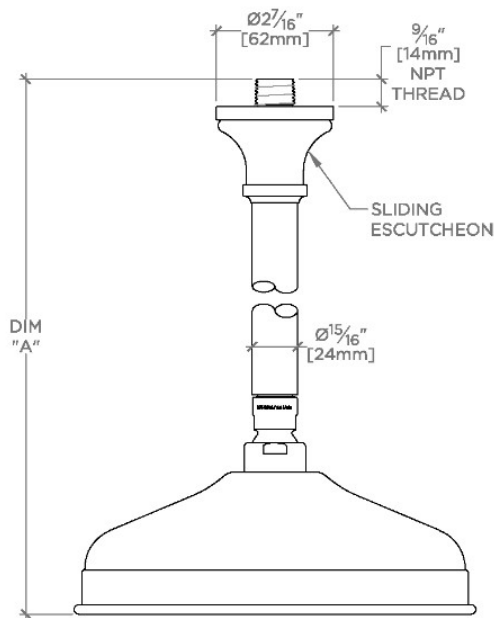

### TECHNICAL DETAILS

Adjustable Versus Fixed Spray: Fixed  
Fittings Hole Diameter: 1 1/4"  
Inlet Connection Size: 1/2"  
Inlet Connection Type: Male NPT  
Pivot: Y  
Primary Material: Brass  
Restricted Maximum Flow Rate: 1.75 gpm  
Water Pressure Maximum: 85.0 psi  
Water Pressure Minimum: 20.0 psi  
Water Pressure Recommended: 45.0 psi

### PRODUCT FEATURES

Made of Brass

Features a swivel 8" rain showerhead with easy clean rubber nozzles

Includes a 6" ceiling mounted shower arm

Stocked in Brass, Chrome and Nickel

Rain showerhead available in 1.75gpm (6.6L/min) flow rate

## JUS180

Julia 8" Rain Showerhead with 6" Ceiling Mounted Shower Arm

CEILING VIEW

SCALE: 3"=1'-0"

STYLE NO.	DIM "A"	DIM "B"
ETS180	1 1/8" [283mm]	6 9/16" [167mm]
FRS180		
JUS180		
ETS181	1 7/8" [435mm]	12 9/16" [319mm]
FRS181		
JUS181		

FRONT VIEW

SCALE: 3"=1'-0"

SIDE VIEW

SCALE: 3"=1'-0"