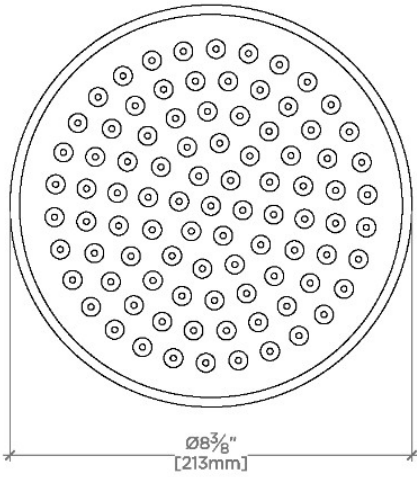

### TECHNICAL DETAILS

Adjustable Versus Fixed Spray: Fixed  
Fittings Hole Diameter: 1 1/4"  
Inlet Connection Size: 1/2"  
Inlet Connection Type: Male NPT  
Pivot: Y  
Primary Material: Brass  
Restricted Maximum Flow Rate: 1.75 gpm  
Water Pressure Maximum: 85.0 psi  
Water Pressure Minimum: 20.0 psi  
Water Pressure Recommended: 45.0 psi

### PRODUCT FEATURES

Made of Brass

Features a swivel 8" rain showerhead with easy clean rubber nozzles

Includes a 6" ceiling mounted shower arm

Stocked in Brass, Chrome and Nickel

Rain showerhead available in 1.75gpm (6.6L/min) flow rate

## JUS180

Julia 8" Rain Showerhead with 6" Ceiling Mounted Shower Arm

CEILING VIEW

SCALE: 3"=1'-0"

STYLE NO.	DIM "A"	DIM "B"
ETS180	1 1/8" [283mm]	6 9/16" [167mm]
FRS180		
JUS180		
ETS181	1 7/8" [435mm]	12 9/16" [319mm]
FRS181		
JUS181		

FRONT VIEW

SCALE: 3"=1'-0"

SIDE VIEW

SCALE: 3"=1'-0"