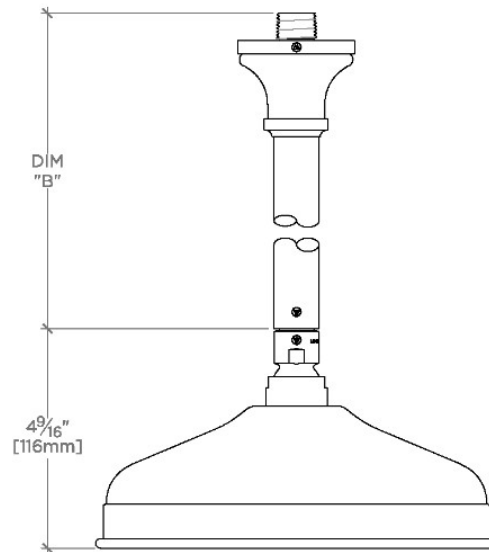

### TECHNICAL DETAILS

Adjustable Versus Fixed Spray: Fixed  
Fittings Hole Diameter: 1 1/4"  
Inlet Connection Size: 1/2"  
Inlet Connection Type: Male NPT  
Pivot: Y  
Primary Material: Brass  
Restricted Maximum Flow Rate: 1.75 gpm  
Water Pressure Maximum: 85.0 psi  
Water Pressure Minimum: 20.0 psi  
Water Pressure Recommended: 45.0 psi

### PRODUCT FEATURES

Made of Brass

Features a swivel 8" rain showerhead with easy clean rubber nozzles

Includes a 6" ceiling mounted shower arm

Stocked in Brass, Chrome and Nickel

Rain showerhead available in 1.75gpm (6.6L/min) flow rate

## JUS180

Julia 8" Rain Showerhead with 6" Ceiling Mounted Shower Arm

CEILING VIEW

SCALE: 3"=1'-0"

STYLE NO.	DIM "A"	DIM "B"
ETS180	1 1/8" [283mm]	6 9/16" [167mm]
FRS180		
JUS180		
ETS181	1 7/8" [435mm]	12 9/16" [319mm]
FRS181		
JUS181		

FRONT VIEW

SCALE: 3"=1'-0"

SIDE VIEW

SCALE: 3"=1'-0"