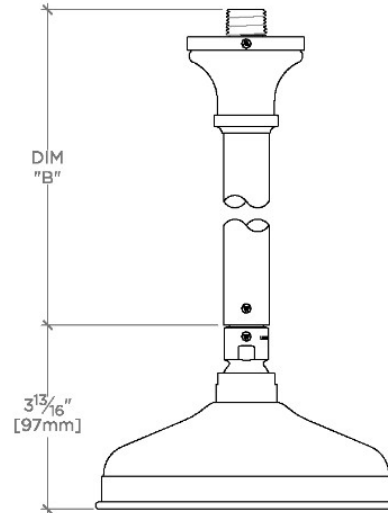

JULIA

JUS160

Julia 6" Showerhead with 6" Ceiling Mounted Shower Arm

SHOWN IN JULIA 6" SHOWERHEAD WITH 6" CEILING MOUNTED SHOWER ARM | JUS160

TECHNICAL DETAILS

Adjustable Versus Fixed Spray: Fixed
Fittings Hole Diameter: 1 1/4"
Inlet Connection Size: 1/2"
Inlet Connection Type: Male NPT
Pivot: Y
Primary Material: Brass
Restricted Maximum Flow Rate: 1.75 gpm
Water Pressure Maximum: 85.0 psi
Water Pressure Minimum: 20.0 psi
Water Pressure Recommended: 45.0 psi

CODES & STANDARDS

PRODUCT FEATURES

Made of Brass

Features a swivel 6" showerhead with easy clean rubber nozzles

Includes a 6" ceiling mounted shower arm

Stocked in Brass, Chrome and Nickel

Showerhead available in 1.75gpm (6.6L/min) flow rate

CERTIFICATIONS

PRODUCT (NOTES)

WATERWORKS

JULIA

JUS160

Julia 6" Showerhead with 6" Ceiling Mounted Shower Arm

CEILING VIEW

SCALE: 3"=1'-0"

STYLE NO.	DIM "A"	DIM "B"
ETS160	10 ³ / ₈ " [264mm]	6 ⁹ / ₁₆ " [167mm]
FRS160		
JUS160		
ETS161	16 ³ / ₈ " [417mm]	12 ⁹ / ₁₆ " [319mm]
FRS161		
JUS161		

FRONT VIEW

SCALE: 3"=1'-0"

SIDE VIEW

SCALE: 3"=1'-0"