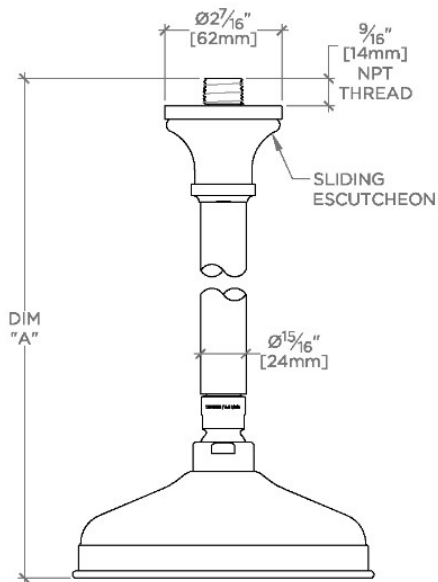

JULIA

JUS160

Julia 6" Showerhead with 6" Ceiling Mounted Shower Arm

SHOWN IN JULIA 6" SHOWERHEAD WITH 6" CEILING MOUNTED SHOWER ARM | JUS160

TECHNICAL DETAILS

Adjustable Versus Fixed Spray: Fixed
Fittings Hole Diameter: 1 1/4"
Inlet Connection Size: 1/2"
Inlet Connection Type: Male NPT
Pivot: Y
Primary Material: Brass
Restricted Maximum Flow Rate: 1.75 gpm
Water Pressure Maximum: 85.0 psi
Water Pressure Minimum: 20.0 psi
Water Pressure Recommended: 45.0 psi

CODES & STANDARDS

PRODUCT FEATURES

Made of Brass

Features a swivel 6" showerhead with easy clean rubber nozzles

Includes a 6" ceiling mounted shower arm

Stocked in Brass, Chrome and Nickel

Showerhead available in 1.75gpm (6.6L/min) flow rate

CERTIFICATIONS

PRODUCT (NOTES)

WATERWORKS

JULIA

JUS160

Julia 6" Showerhead with 6" Ceiling Mounted Shower Arm

CEILING VIEW

SCALE: 3"=1'-0"

STYLE NO.	DIM "A"	DIM "B"
ETS160	10 ³ / ₈ " [264mm]	6 ⁹ / ₁₆ " [167mm]
FRS160		
JUS160		
ETS161	16 ³ / ₈ " [417mm]	12 ⁹ / ₁₆ " [319mm]
FRS161		
JUS161		

FRONT VIEW

SCALE: 3"=1'-0"

SIDE VIEW

SCALE: 3"=1'-0"