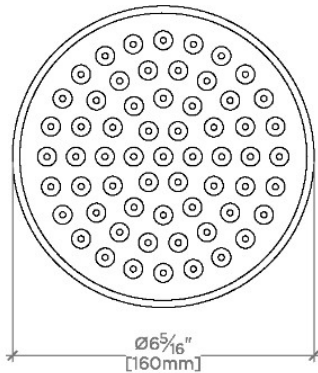

JULIA

JUS160

Julia 6" Showerhead with 6" Ceiling Mounted Shower Arm

SHOWN IN JULIA 6" SHOWERHEAD WITH 6" CEILING MOUNTED SHOWER ARM | JUS160

TECHNICAL DETAILS

Adjustable Versus Fixed Spray: Fixed
Fittings Hole Diameter: 1 1/4"
Inlet Connection Size: 1/2"
Inlet Connection Type: Male NPT
Pivot: Y
Primary Material: Brass
Restricted Maximum Flow Rate: 1.75 gpm
Water Pressure Maximum: 85.0 psi
Water Pressure Minimum: 20.0 psi
Water Pressure Recommended: 45.0 psi

CODES & STANDARDS

PRODUCT FEATURES

Made of Brass

Features a swivel 6" showerhead with easy clean rubber nozzles

Includes a 6" ceiling mounted shower arm

Stocked in Brass, Chrome and Nickel

Showerhead available in 1.75gpm (6.6L/min) flow rate

CERTIFICATIONS

PRODUCT (NOTES)

WATERWORKS

JULIA

JUS160

Julia 6" Showerhead with 6" Ceiling Mounted Shower Arm

CEILING VIEW

SCALE: 3"=1'-0"

STYLE NO.	DIM "A"	DIM "B"
ETS160	10 ³ / ₈ " [264mm]	6 ⁹ / ₁₆ " [167mm]
FRS160		
JUS160		
ETS161	16 ³ / ₈ " [417mm]	12 ⁹ / ₁₆ " [319mm]
FRS161		
JUS161		

FRONT VIEW

SCALE: 3"=1'-0"

SIDE VIEW

SCALE: 3"=1'-0"