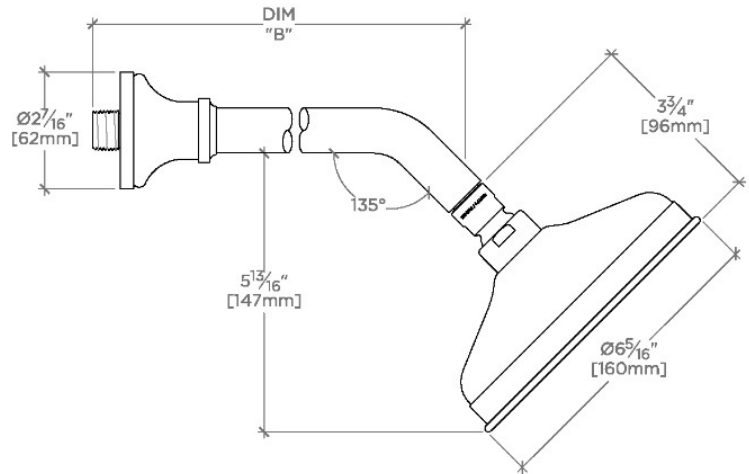

JULIA

JUS165

Julia 6" Showerhead with 8" Wall Mounted 45 Degree Shower Arm

SHOWN IN JULIA 6" SHOWERHEAD WITH 8" WALL MOUNTED 45 DEGREE SHOWER ARM | JUS165

TECHNICAL DETAILS

Adjustable Versus Fixed Spray: Fixed
Fittings Hole Diameter: 1 1/4"
Inlet Connection Size: 1/2"
Inlet Connection Type: Male NPT
Pivot: Y
Primary Material: Brass
Restricted Maximum Flow Rate: 1.75 gpm
Water Pressure Maximum: 85.0 psi
Water Pressure Minimum: 20.0 psi
Water Pressure Recommended: 45.0 psi

CODES & STANDARDS

PRODUCT FEATURES

Made of Brass

Features a swivel 6" showerhead with easy clean rubber nozzles

Includes a 8" wall mounted 45 degree shower arm

Stocked in Brass, Chrome and Nickel

Showerhead available in 1.75gpm (6.6L/min) flow rate

CERTIFICATIONS

PRODUCT (NOTES)

WATERWORKS

JULIA

JUS165

Julia 6" Showerhead with 8" Wall Mounted 45 Degree Shower Arm

TOP VIEW

SCALE: 3"=1'-0"

STYLE NO.	DIM "A"	DIM "B"
ETS165		
FRS165	13 ¹ / ₈ " [334mm]	8 ³ / ₄ " [209mm]
JUS165		
ETS166		
FRS166	15 ¹ / ₈ " [384mm]	10 ¹ / ₄ " [260mm]
JUS166		

FRONT VIEW

SCALE: 3"=1'-0"

SIDE VIEW

SCALE: 3"=1'-0"