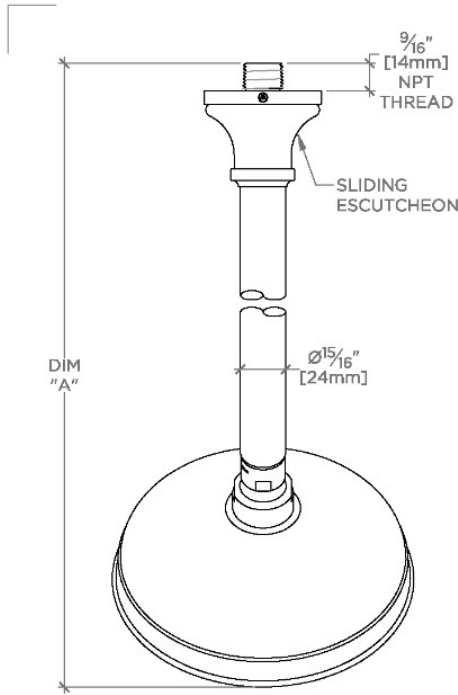

JULIA

JUS165

Julia 6" Showerhead with 8" Wall Mounted 45 Degree Shower Arm

SHOWN IN JULIA 6" SHOWERHEAD WITH 8" WALL MOUNTED 45 DEGREE SHOWER ARM | JUS165

TECHNICAL DETAILS

Adjustable Versus Fixed Spray: Fixed
Fittings Hole Diameter: 1 1/4"
Inlet Connection Size: 1/2"
Inlet Connection Type: Male NPT
Pivot: Y
Primary Material: Brass
Restricted Maximum Flow Rate: 1.75 gpm
Water Pressure Maximum: 85.0 psi
Water Pressure Minimum: 20.0 psi
Water Pressure Recommended: 45.0 psi

CODES & STANDARDS

PRODUCT FEATURES

Made of Brass

Features a swivel 6" showerhead with easy clean rubber nozzles

Includes a 8" wall mounted 45 degree shower arm

Stocked in Brass, Chrome and Nickel

Showerhead available in 1.75gpm (6.6L/min) flow rate

CERTIFICATIONS

PRODUCT (NOTES)

WATERWORKS

JULIA

JUS165

Julia 6" Showerhead with 8" Wall Mounted 45 Degree Shower Arm

TOP VIEW

SCALE: 3"=1'-0"

STYLE NO.	DIM "A"	DIM "B"
ETS165		
FRS165	13 ¹ / ₈ " [334mm]	8 ³ / ₄ " [209mm]
JUS165		
ETS166		
FRS166	15 ¹ / ₈ " [384mm]	10 ¹ / ₄ " [260mm]
JUS166		

FRONT VIEW

SCALE: 3"=1'-0"

SIDE VIEW

SCALE: 3"=1'-0"