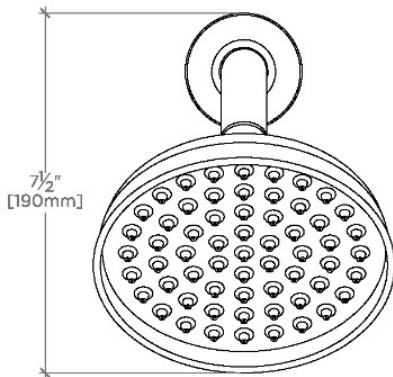

JULIA

JUS165

Julia 6" Showerhead with 8" Wall Mounted 45 Degree Shower Arm

SHOWN IN JULIA 6" SHOWERHEAD WITH 8" WALL MOUNTED 45 DEGREE SHOWER ARM | JUS165

TECHNICAL DETAILS

Adjustable Versus Fixed Spray: Fixed
Fittings Hole Diameter: 1 1/4"
Inlet Connection Size: 1/2"
Inlet Connection Type: Male NPT
Pivot: Y
Primary Material: Brass
Restricted Maximum Flow Rate: 1.75 gpm
Water Pressure Maximum: 85.0 psi
Water Pressure Minimum: 20.0 psi
Water Pressure Recommended: 45.0 psi

CODES & STANDARDS

PRODUCT FEATURES

Made of Brass

Features a swivel 6" showerhead with easy clean rubber nozzles

Includes a 8" wall mounted 45 degree shower arm

Stocked in Brass, Chrome and Nickel

Showerhead available in 1.75gpm (6.6L/min) flow rate

CERTIFICATIONS

PRODUCT (NOTES)

WATERWORKS

JULIA

JUS165

Julia 6" Showerhead with 8" Wall Mounted 45 Degree Shower Arm

TOP VIEW

SCALE: 3"=1'-0"

STYLE NO.	DIM "A"	DIM "B"
ETS165		
FRS165	13 ¹ / ₈ " [334mm]	8 ³ / ₄ " [209mm]
JUS165		
ETS166		
FRS166	15 ¹ / ₈ " [384mm]	10 ¹ / ₄ " [260mm]
JUS166		

FRONT VIEW

SCALE: 3"=1'-0"

SIDE VIEW

SCALE: 3"=1'-0"