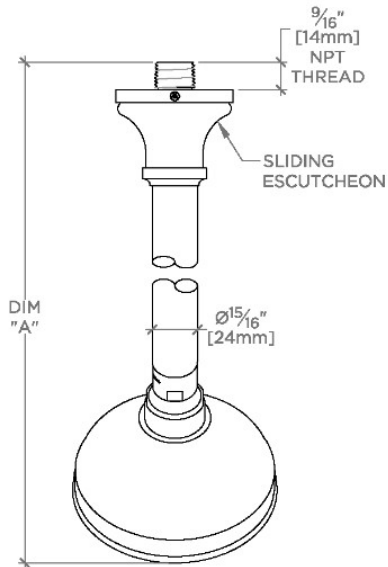

JULIA

JUS145

Julia 4" Showerhead with 8" Wall Mounted 45 Degree Shower Arm

SHOWN IN JULIA 4" SHOWERHEAD WITH 8" WALL MOUNTED 45 DEGREE SHOWER ARM | JUS145

TECHNICAL DETAILS

Adjustable Versus Fixed Spray: Fixed
Fittings Hole Diameter: 1 1/4"
Inlet Connection Size: 1/2"
Inlet Connection Type: Male NPT
Pivot: Y
Primary Material: Brass
Restricted Maximum Flow Rate: 1.75 gpm
Water Pressure Maximum: 85.0 psi
Water Pressure Minimum: 20.0 psi
Water Pressure Recommended: 45.0 psi

CODES & STANDARDS

PRODUCT FEATURES

Made of Brass

Features a swivel 4" showerhead with easy clean rubber nozzles

Includes a 8" wall mounted 45 degree shower arm

Stocked in Brass, Chrome and Nickel

Showerhead available in 1.75gpm (6.6L/min) flow rate

CERTIFICATIONS

PRODUCT (NOTES)

WATERWORKS

JULIA

JUS145

Julia 4" Showerhead with 8" Wall Mounted 45 Degree Shower Arm

TOP VIEW SCALE: 3"=1'-0"

STYLE NO.	DIM "A"	DIM "B"
ETS144	10 ⁷ / ₁₆ " [265mm]	6 ³ / ₄ " [158mm]
FRS144		
JUS144		
ETS145	12 ⁷ / ₁₆ " [315mm]	8 ³ / ₄ " [209mm]
FRS145		
JUS145		

FRONT VIEW SCALE: 3"=1'-0"

SIDE VIEW SCALE: 3"=1'-0"