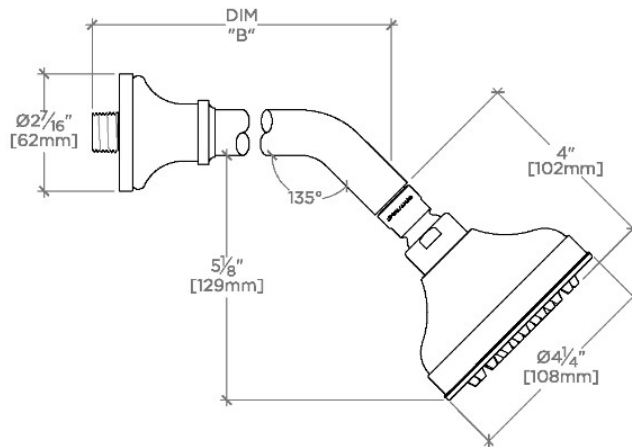

JULIA

JUS145

Julia 4" Showerhead with 8" Wall Mounted 45 Degree Shower Arm

SHOWN IN JULIA 4" SHOWERHEAD WITH 8" WALL MOUNTED 45 DEGREE SHOWER ARM | JUS145

TECHNICAL DETAILS

Adjustable Versus Fixed Spray: Fixed
Fittings Hole Diameter: 1 1/4"
Inlet Connection Size: 1/2"
Inlet Connection Type: Male NPT
Pivot: Y
Primary Material: Brass
Restricted Maximum Flow Rate: 1.75 gpm
Water Pressure Maximum: 85.0 psi
Water Pressure Minimum: 20.0 psi
Water Pressure Recommended: 45.0 psi

CODES & STANDARDS

PRODUCT FEATURES

Made of Brass

Features a swivel 4" showerhead with easy clean rubber nozzles

Includes a 8" wall mounted 45 degree shower arm

Stocked in Brass, Chrome and Nickel

Showerhead available in 1.75gpm (6.6L/min) flow rate

CERTIFICATIONS

PRODUCT (NOTES)

WATERWORKS

JULIA

JUS145

Julia 4" Showerhead with 8" Wall Mounted 45 Degree Shower Arm

TOP VIEW SCALE: 3"=1'-0"

STYLE NO.	DIM "A"	DIM "B"
ETS144	10 ⁷ / ₁₆ " [265mm]	6 ³ / ₄ " [158mm]
FRS144		
JUS144		
ETS145	12 ⁷ / ₁₆ " [315mm]	8 ³ / ₄ " [209mm]
FRS145		
JUS145		

FRONT VIEW SCALE: 3"=1'-0"

SIDE VIEW SCALE: 3"=1'-0"