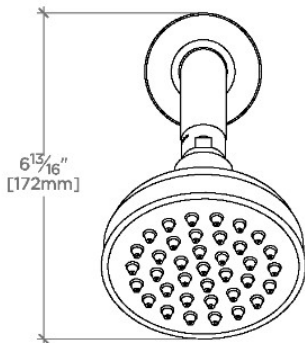

JULIA

JUS145

Julia 4" Showerhead with 8" Wall Mounted 45 Degree Shower Arm

SHOWN IN JULIA 4" SHOWERHEAD WITH 8" WALL MOUNTED 45 DEGREE SHOWER ARM | JUS145

TECHNICAL DETAILS

Adjustable Versus Fixed Spray: Fixed
Fittings Hole Diameter: 1 1/4"
Inlet Connection Size: 1/2"
Inlet Connection Type: Male NPT
Pivot: Y
Primary Material: Brass
Restricted Maximum Flow Rate: 1.75 gpm
Water Pressure Maximum: 85.0 psi
Water Pressure Minimum: 20.0 psi
Water Pressure Recommended: 45.0 psi

CODES & STANDARDS

PRODUCT FEATURES

Made of Brass

Features a swivel 4" showerhead with easy clean rubber nozzles

Includes a 8" wall mounted 45 degree shower arm

Stocked in Brass, Chrome and Nickel

Showerhead available in 1.75gpm (6.6L/min) flow rate

CERTIFICATIONS

PRODUCT (NOTES)

WATERWORKS

JULIA

JUS145

Julia 4" Showerhead with 8" Wall Mounted 45 Degree Shower Arm

TOP VIEW SCALE: 3"=1'-0"

STYLE NO.	DIM "A"	DIM "B"
ETS144	10 ⁷ / ₁₆ " [265mm]	6 ³ / ₄ " [158mm]
FRS144		
JUS144		
ETS145	12 ⁷ / ₁₆ " [315mm]	8 ³ / ₄ " [209mm]
FRS145		
JUS145		

FRONT VIEW SCALE: 3"=1'-0"

SIDE VIEW SCALE: 3"=1'-0"