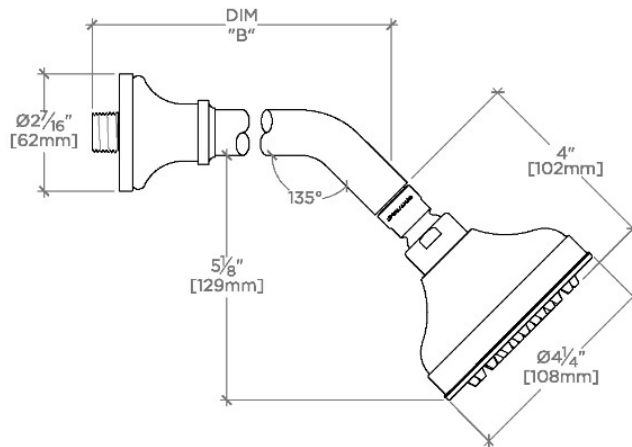

## JUS144

Julia 4" Showerhead with 6" Wall Mounted 45 Degree Shower Arm

SHOWN IN JULIA 4" SHOWERHEAD WITH 6" WALL MOUNTED 45 DEGREE SHOWER ARM | JUS144

### TECHNICAL DETAILS

Adjustable Versus Fixed Spray: Fixed  
Fittings Hole Diameter: 1 1/4"  
Inlet Connection Size: 1/2"  
Inlet Connection Type: Male NPT  
Pivot: Y  
Primary Material: Brass  
Restricted Maximum Flow Rate: 1.75 gpm  
Water Pressure Maximum: 85.0 psi  
Water Pressure Minimum: 20.0 psi  
Water Pressure Recommended: 45.0 psi

## JUS144

Julia 4" Showerhead with 6" Wall Mounted 45 Degree Shower Arm

TOP VIEW SCALE: 3"=1'-0"

STYLE NO.	DIM "A"	DIM "B"
ETS144	10 <sup>7</sup> / <sub>16</sub> " [265mm]	6 <sup>3</sup> / <sub>4</sub> " [158mm]
FRS144		
JUS144		
ETS145	12 <sup>7</sup> / <sub>16</sub> " [315mm]	8 <sup>3</sup> / <sub>4</sub> " [209mm]
FRS145		
JUS145		

FRONT VIEW SCALE: 3"=1'-0"

SIDE VIEW SCALE: 3"=1'-0"