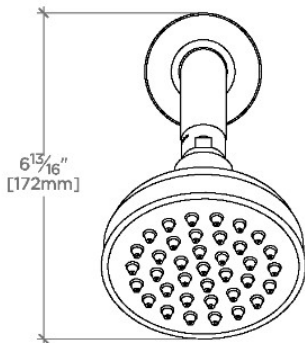

### TECHNICAL DETAILS

Adjustable Versus Fixed Spray: Fixed  
Fittings Hole Diameter: 1 1/4"  
Inlet Connection Size: 1/2"  
Inlet Connection Type: Male NPT  
Pivot: Y  
Primary Material: Brass  
Restricted Maximum Flow Rate: 1.75 gpm  
Water Pressure Maximum: 85.0 psi  
Water Pressure Minimum: 20.0 psi  
Water Pressure Recommended: 45.0 psi

### PRODUCT FEATURES

Made of Brass

Features a swivel 4" showerhead with easy clean rubber nozzles

Includes a 6" wall mounted 45 degree shower arm

Stocked in Brass, Chrome and Nickel

Showerhead available in 1.75gpm (6.6L/min) flow rate

## JULIA

## JUS144

Julia 4" Showerhead with 6" Wall Mounted 45 Degree Shower Arm

TOP VIEW SCALE: 3"=1'-0"

STYLE NO.	DIM "A"	DIM "B"
ETS144	10 <sup>7</sup> / <sub>16</sub> " [265mm]	6 <sup>3</sup> / <sub>4</sub> " [158mm]
FRS144		
JUS144		
ETS145	12 <sup>7</sup> / <sub>16</sub> " [315mm]	8 <sup>3</sup> / <sub>4</sub> " [209mm]
FRS145		
JUS145		