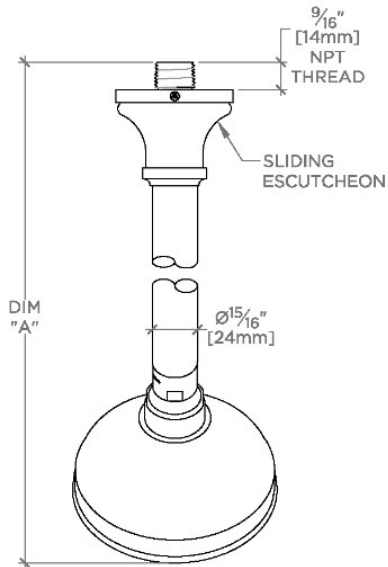

## JUS144

Julia 4" Showerhead with 6" Wall Mounted 45 Degree Shower Arm

SHOWN IN JULIA 4" SHOWERHEAD WITH 6" WALL MOUNTED 45 DEGREE SHOWER ARM | JUS144

### TECHNICAL DETAILS

Adjustable Versus Fixed Spray: Fixed  
Fittings Hole Diameter: 1 1/4"  
Inlet Connection Size: 1/2"  
Inlet Connection Type: Male NPT  
Pivot: Y  
Primary Material: Brass  
Restricted Maximum Flow Rate: 1.75 gpm  
Water Pressure Maximum: 85.0 psi  
Water Pressure Minimum: 20.0 psi  
Water Pressure Recommended: 45.0 psi

### PRODUCT FEATURES

Made of Brass

Features a swivel 4" showerhead with easy clean rubber nozzles

Includes a 6" wall mounted 45 degree shower arm

Stocked in Brass, Chrome and Nickel

Showerhead available in 1.75gpm (6.6L/min) flow rate

## JUS144

Julia 4" Showerhead with 6" Wall Mounted 45 Degree Shower Arm

TOP VIEW SCALE: 3"=1'-0"

STYLE NO.	DIM "A"	DIM "B"
ETS144	10 <sup>7</sup> / <sub>16</sub> " [265mm]	6 <sup>3</sup> / <sub>4</sub> " [158mm]
FRS144		
JUS144		
ETS145	12 <sup>7</sup> / <sub>16</sub> " [315mm]	8 <sup>3</sup> / <sub>4</sub> " [209mm]
FRS145		
JUS145		