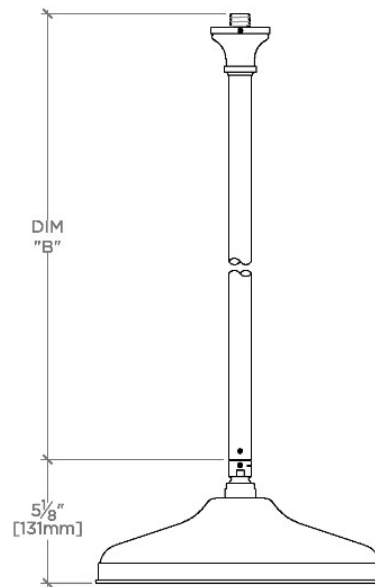

ETOILE

ETS122

Etoile 12" Rain Showerhead with 18" Ceiling Mounted Shower Arm

SHOWN IN ETOILE 12" RAIN SHOWERHEAD WITH 18" CEILING MOUNTED SHOWER ARM | ETS122

TECHNICAL DETAILS

Adjustable Versus Fixed Spray: Fixed
Fittings Hole Diameter: 1 1/4"
Inlet Connection Size: 1/2"
Inlet Connection Type: Male NPT
Pivot: Y
Primary Material: Brass
Restricted Maximum Flow Rate: 1.75 gpm
Water Pressure Maximum: 85.0 psi
Water Pressure Minimum: 20.0 psi
Water Pressure Recommended: 45.0 psi

Includes an 18" ceiling mounted shower arm

Stocked in Brass, Chrome and Nickel

Rain showerhead available in 1.75gpm (6.6L/min) flow rate

CERTIFICATIONS

PRODUCT (NOTES)

WATERWORKS

ETOILE

ETS122

Etoile 12" Rain Showerhead with 18" Ceiling Mounted Shower Arm

CEILING VIEW

SCALE: 1/2"=1'-0"

STYLE NO.	DIM "A"	DIM "B"
ETS120	11 ³ / ₄ " [298mm]	6 ⁹ / ₁₆ " [167mm]
FRS120		
JUS120		
ETS121	17 ³ / ₄ " [450mm]	12 ⁹ / ₁₆ " [319mm]
FRS121		
JUS121		
ETS122	23 ³ / ₄ " [603mm]	18 ⁹ / ₁₆ " [472mm]
FRS122		
JUS122		

FRONT VIEW

SCALE: 1/2"=1'-0"

SIDE VIEW

SCALE: 1/2"=1'-0"