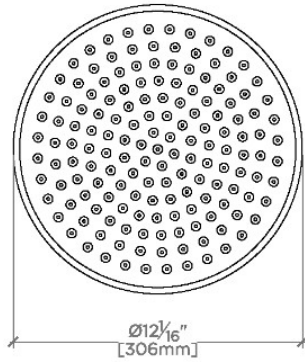

ETOILE

ETS122

Etoile 12" Rain Showerhead with 18" Ceiling Mounted Shower Arm

SHOWN IN ETOILE 12" RAIN SHOWERHEAD WITH 18" CEILING MOUNTED SHOWER ARM | ETS122

TECHNICAL DETAILS

Adjustable Versus Fixed Spray: Fixed
Fittings Hole Diameter: 1 1/4"
Inlet Connection Size: 1/2"
Inlet Connection Type: Male NPT
Pivot: Y
Primary Material: Brass
Restricted Maximum Flow Rate: 1.75 gpm
Water Pressure Maximum: 85.0 psi
Water Pressure Minimum: 20.0 psi
Water Pressure Recommended: 45.0 psi

Includes an 18" ceiling mounted shower arm

Stocked in Brass, Chrome and Nickel

Rain showerhead available in 1.75gpm (6.6L/min) flow rate

CERTIFICATIONS

PRODUCT (NOTES)

WATERWORKS

ETOILE

ETS122

Etoile 12" Rain Showerhead with 18" Ceiling Mounted Shower Arm

CEILING VIEW

SCALE: 1/2"=1'-0"

STYLE NO.	DIM "A"	DIM "B"
ETS120	11 ³ / ₄ " [298mm]	6 ⁹ / ₁₆ " [167mm]
FRS120		
JUS120		
ETS121	17 ³ / ₄ " [450mm]	12 ⁹ / ₁₆ " [319mm]
FRS121		
JUS121		
ETS122	23 ³ / ₄ " [603mm]	18 ⁹ / ₁₆ " [472mm]
FRS122		
JUS122		

FRONT VIEW

SCALE: 1/2"=1'-0"

SIDE VIEW

SCALE: 1/2"=1'-0"