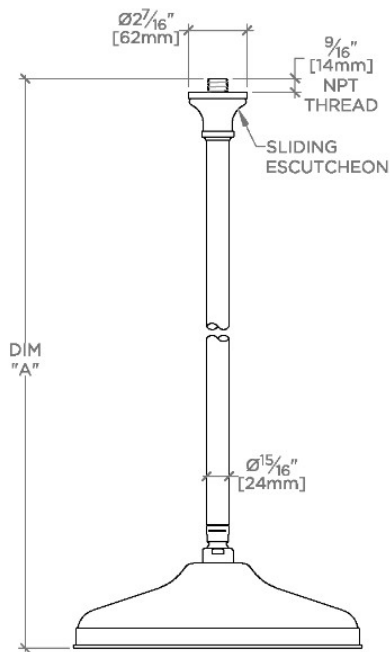

ETOILE

ETS122

Etoile 12" Rain Showerhead with 18" Ceiling Mounted Shower Arm

SHOWN IN ETOILE 12" RAIN SHOWERHEAD WITH 18" CEILING MOUNTED SHOWER ARM | ETS122

TECHNICAL DETAILS

Adjustable Versus Fixed Spray: Fixed
Fittings Hole Diameter: 1 1/4"
Inlet Connection Size: 1/2"
Inlet Connection Type: Male NPT
Pivot: Y
Primary Material: Brass
Restricted Maximum Flow Rate: 1.75 gpm
Water Pressure Maximum: 85.0 psi
Water Pressure Minimum: 20.0 psi
Water Pressure Recommended: 45.0 psi

Includes an 18" ceiling mounted shower arm

Stocked in Brass, Chrome and Nickel

Rain showerhead available in 1.75gpm (6.6L/min) flow rate

CERTIFICATIONS

PRODUCT (NOTES)

WATERWORKS

ETOILE

ETS122

Etoile 12" Rain Showerhead with 18" Ceiling Mounted Shower Arm

CEILING VIEW

SCALE: 1/2"=1'-0"

STYLE NO.	DIM "A"	DIM "B"
ETS120	11 ³ / ₄ " [298mm]	6 ⁹ / ₁₆ " [167mm]
FRS120		
JUS120		
ETS121	17 ³ / ₄ " [450mm]	12 ⁹ / ₁₆ " [319mm]
FRS121		
JUS121		
ETS122	23 ³ / ₄ " [603mm]	18 ⁹ / ₁₆ " [472mm]
FRS122		
JUS122		

FRONT VIEW

SCALE: 1/2"=1'-0"

SIDE VIEW

SCALE: 1/2"=1'-0"